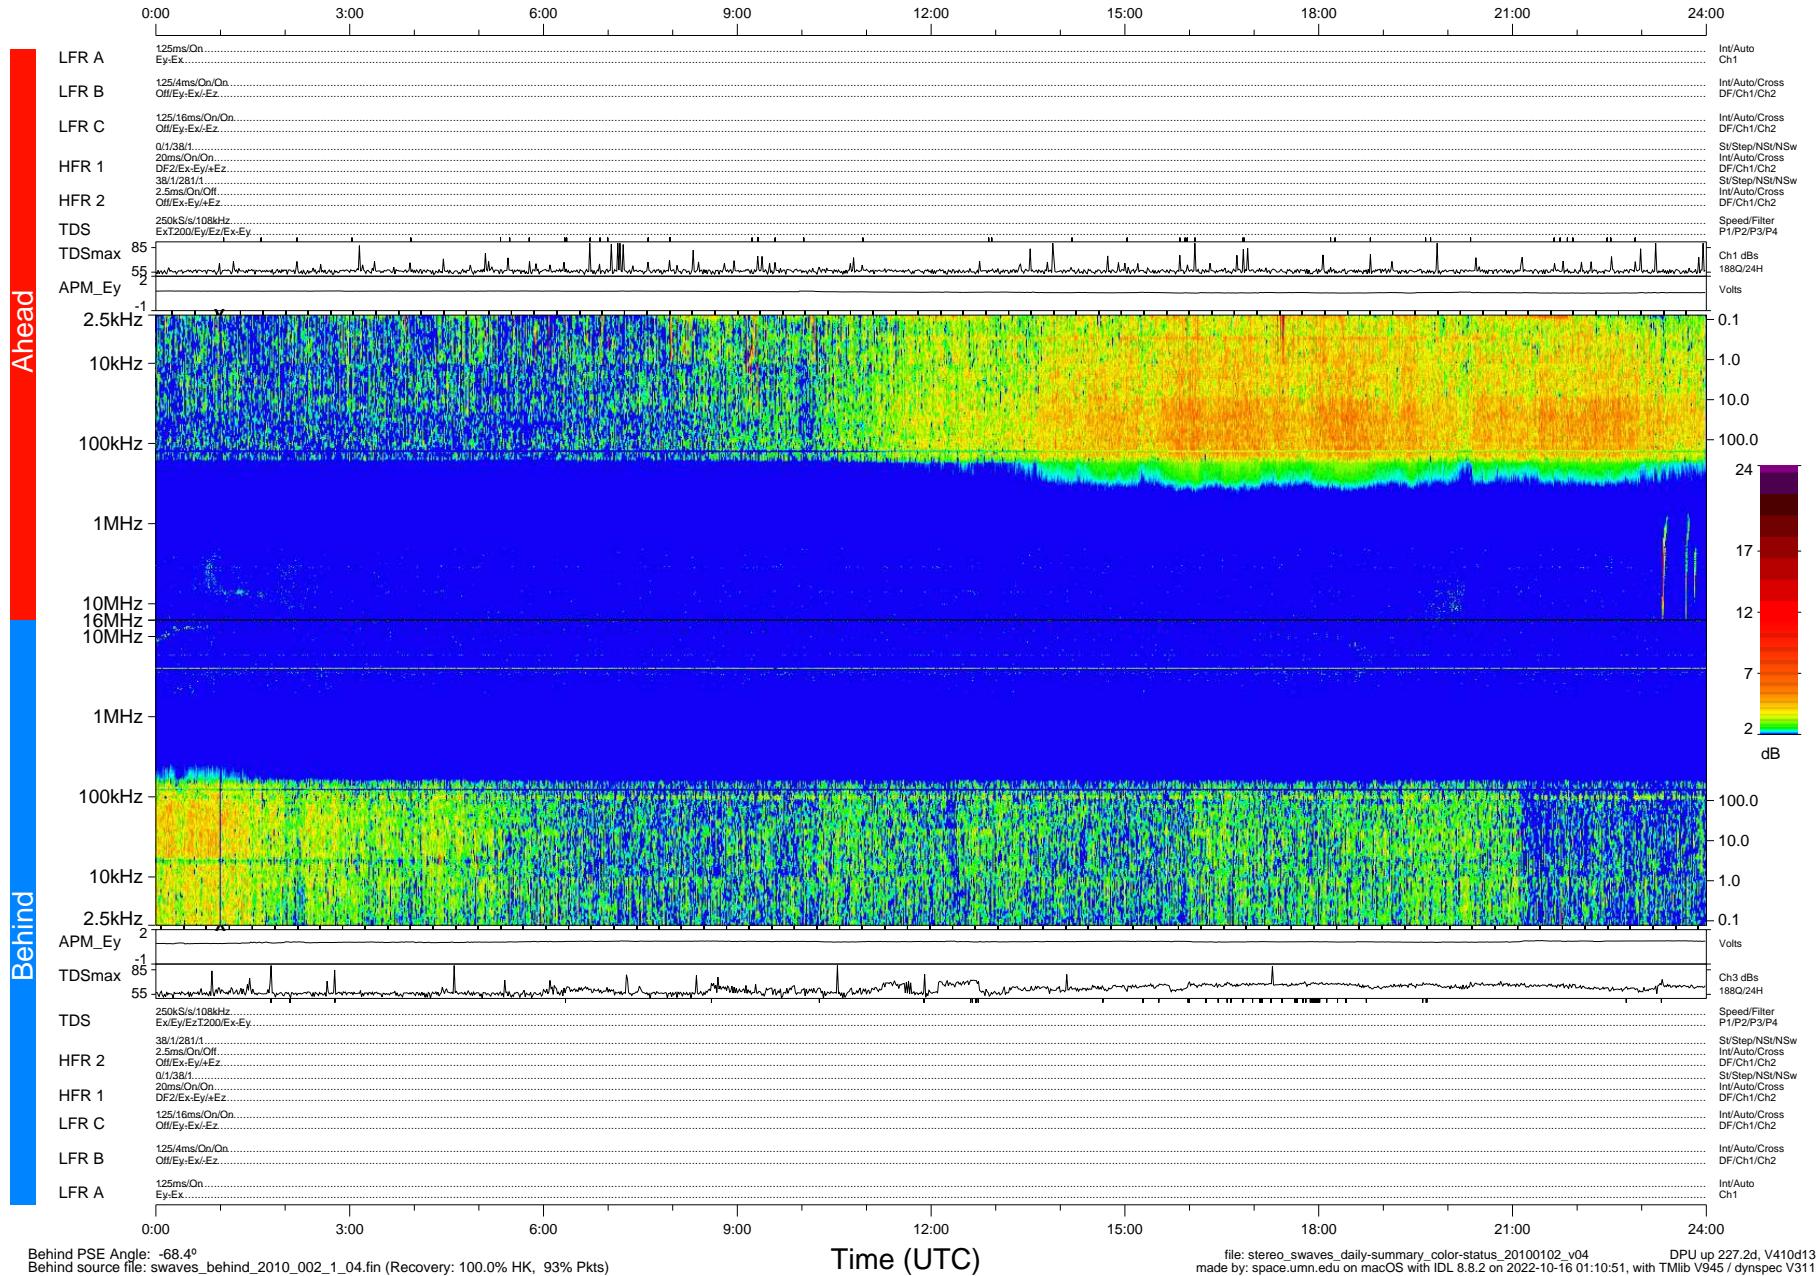

STEREO/WAVES Daily Summary - 02-Jan-2010 (DOY 002)

Ahead source file: swaves_ahead_2010_002_1_04.fin (Recovery: 100.0% HK, 93% Pkts)
Ahead PSE Angle: 64.0°

DPU up 151.4d, V410d12

Behind PSE Angle: -68.4°
Behind source file: swaves_behind_2010_002_1_04.fin (Recovery: 100.0% HK, 93% Pkts)

Time (UTC)