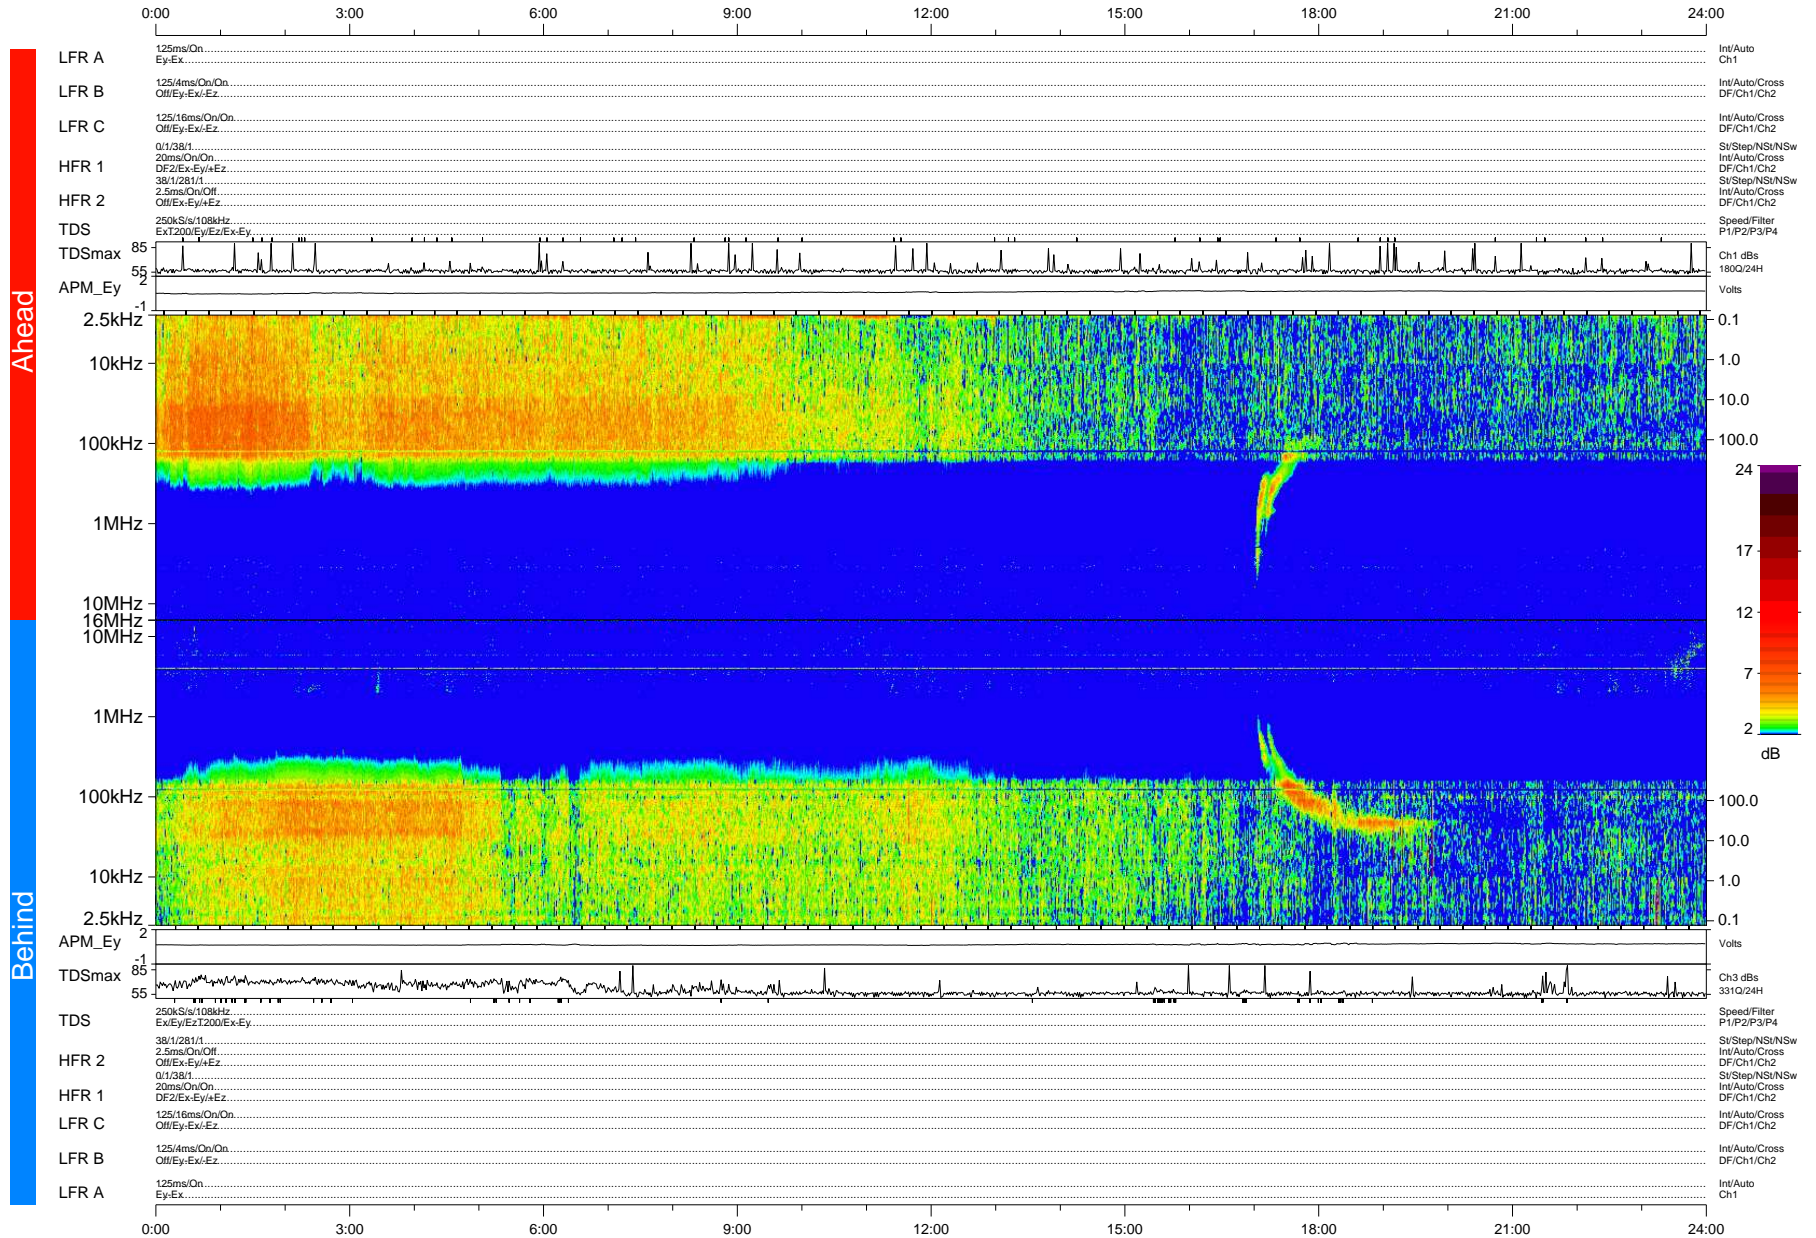

STEREO/WAVES Daily Summary - 01-Jan-2010 (DOY 001)

Ahead source file: swaves_ahead_2010_001_1_04.fin (Recovery: 100.0% HK, 92% Pkts)
Ahead PSE Angle: 64.0°

DPU up 150.4d, V410d12

Behind PSE Angle: -68.3°
Behind source file: swaves_behind_2010_001_1_04.fin (Recovery: 100.0% HK, 114% Pkts)

Time (UTC)