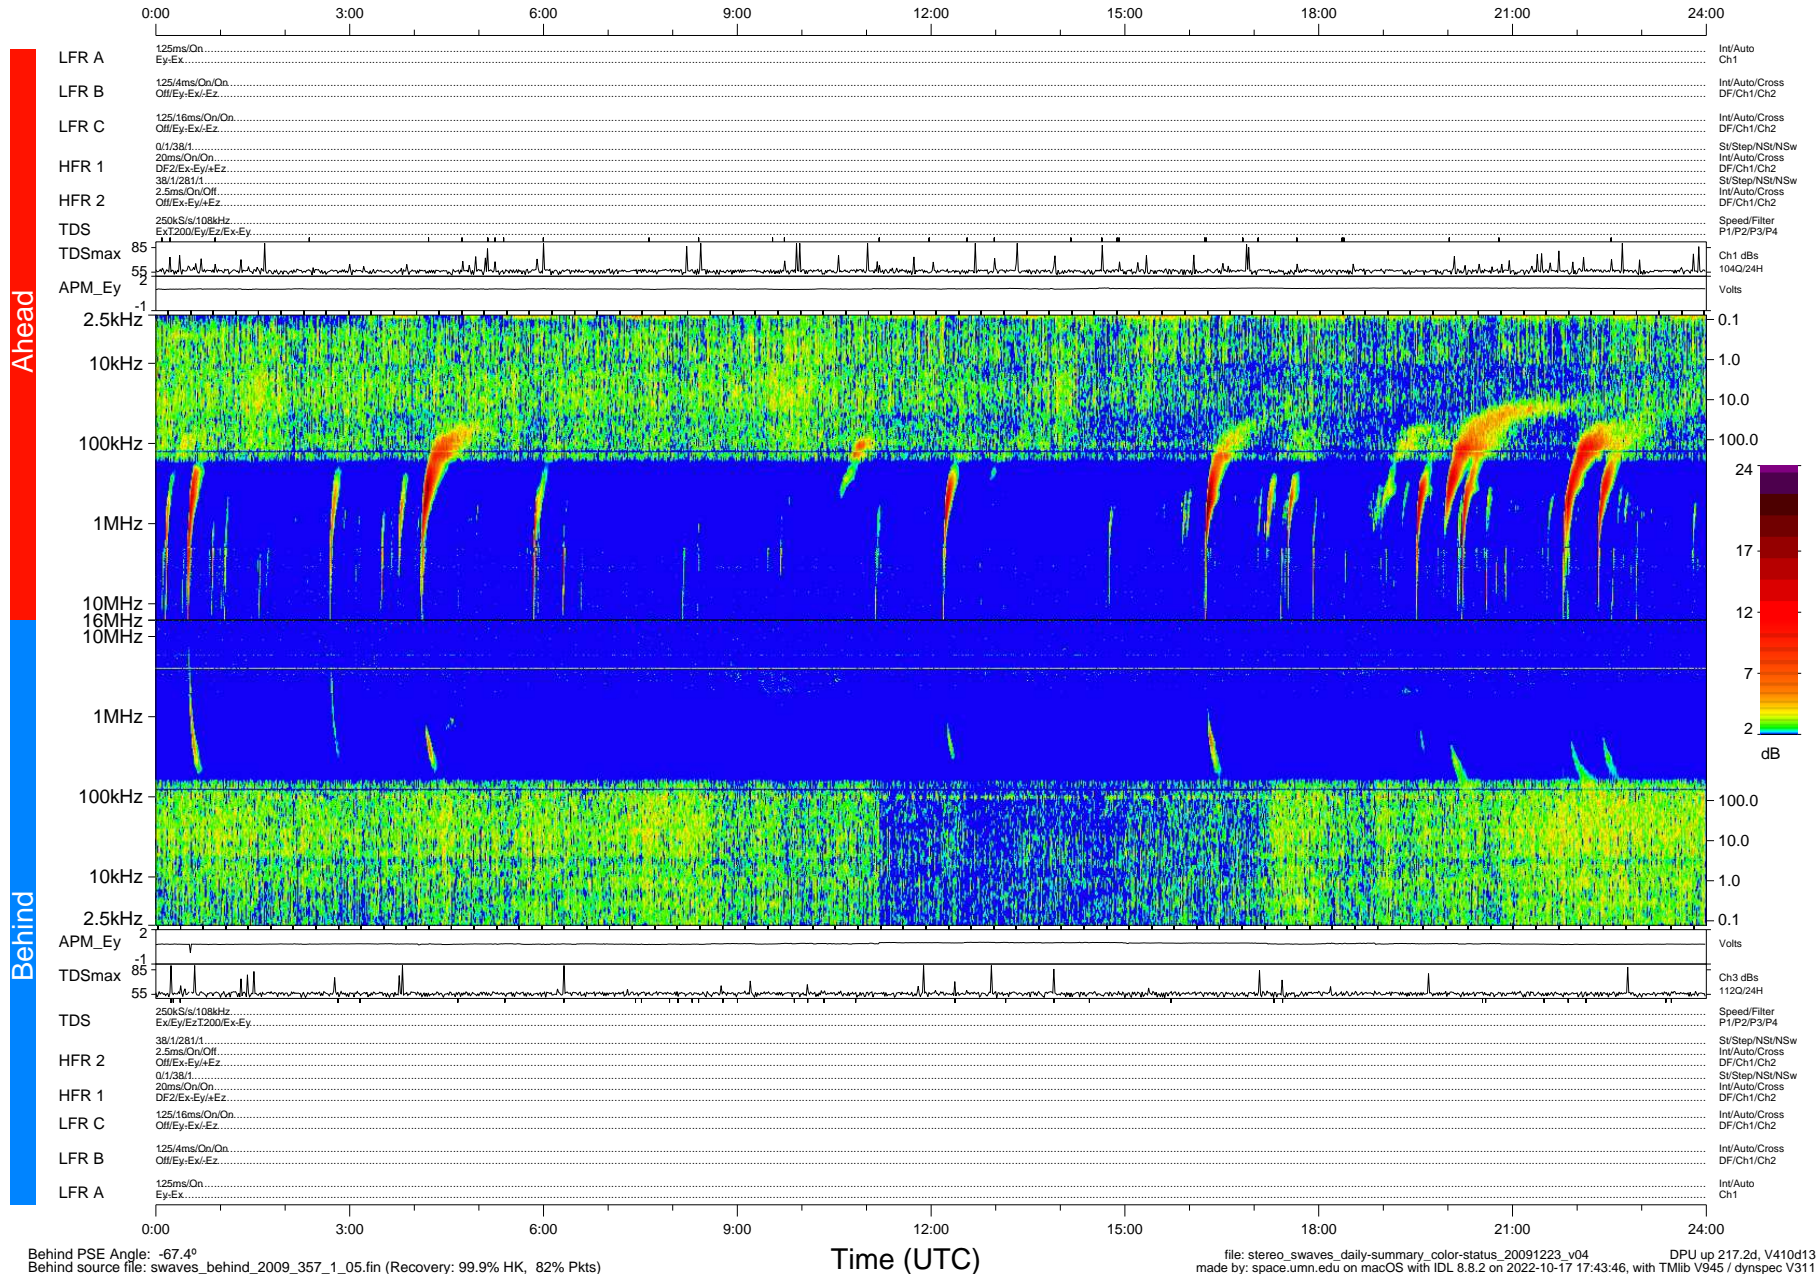

STEREO/WAVES Daily Summary - 23-Dec-2009 (DOY 357)

Ahead source file: swaves_ahead_2009_357_1_05.fin (Recovery: 100.0% HK, 81% Pkts)
Ahead PSE Angle: 63.9°

DPU up 141.4d, V410d12

Behind PSE Angle: -67.4°
Behind source file: swaves_behind_2009_357_1_05.fin (Recovery: 99.9% HK, 82% Pkts)

Time (UTC)