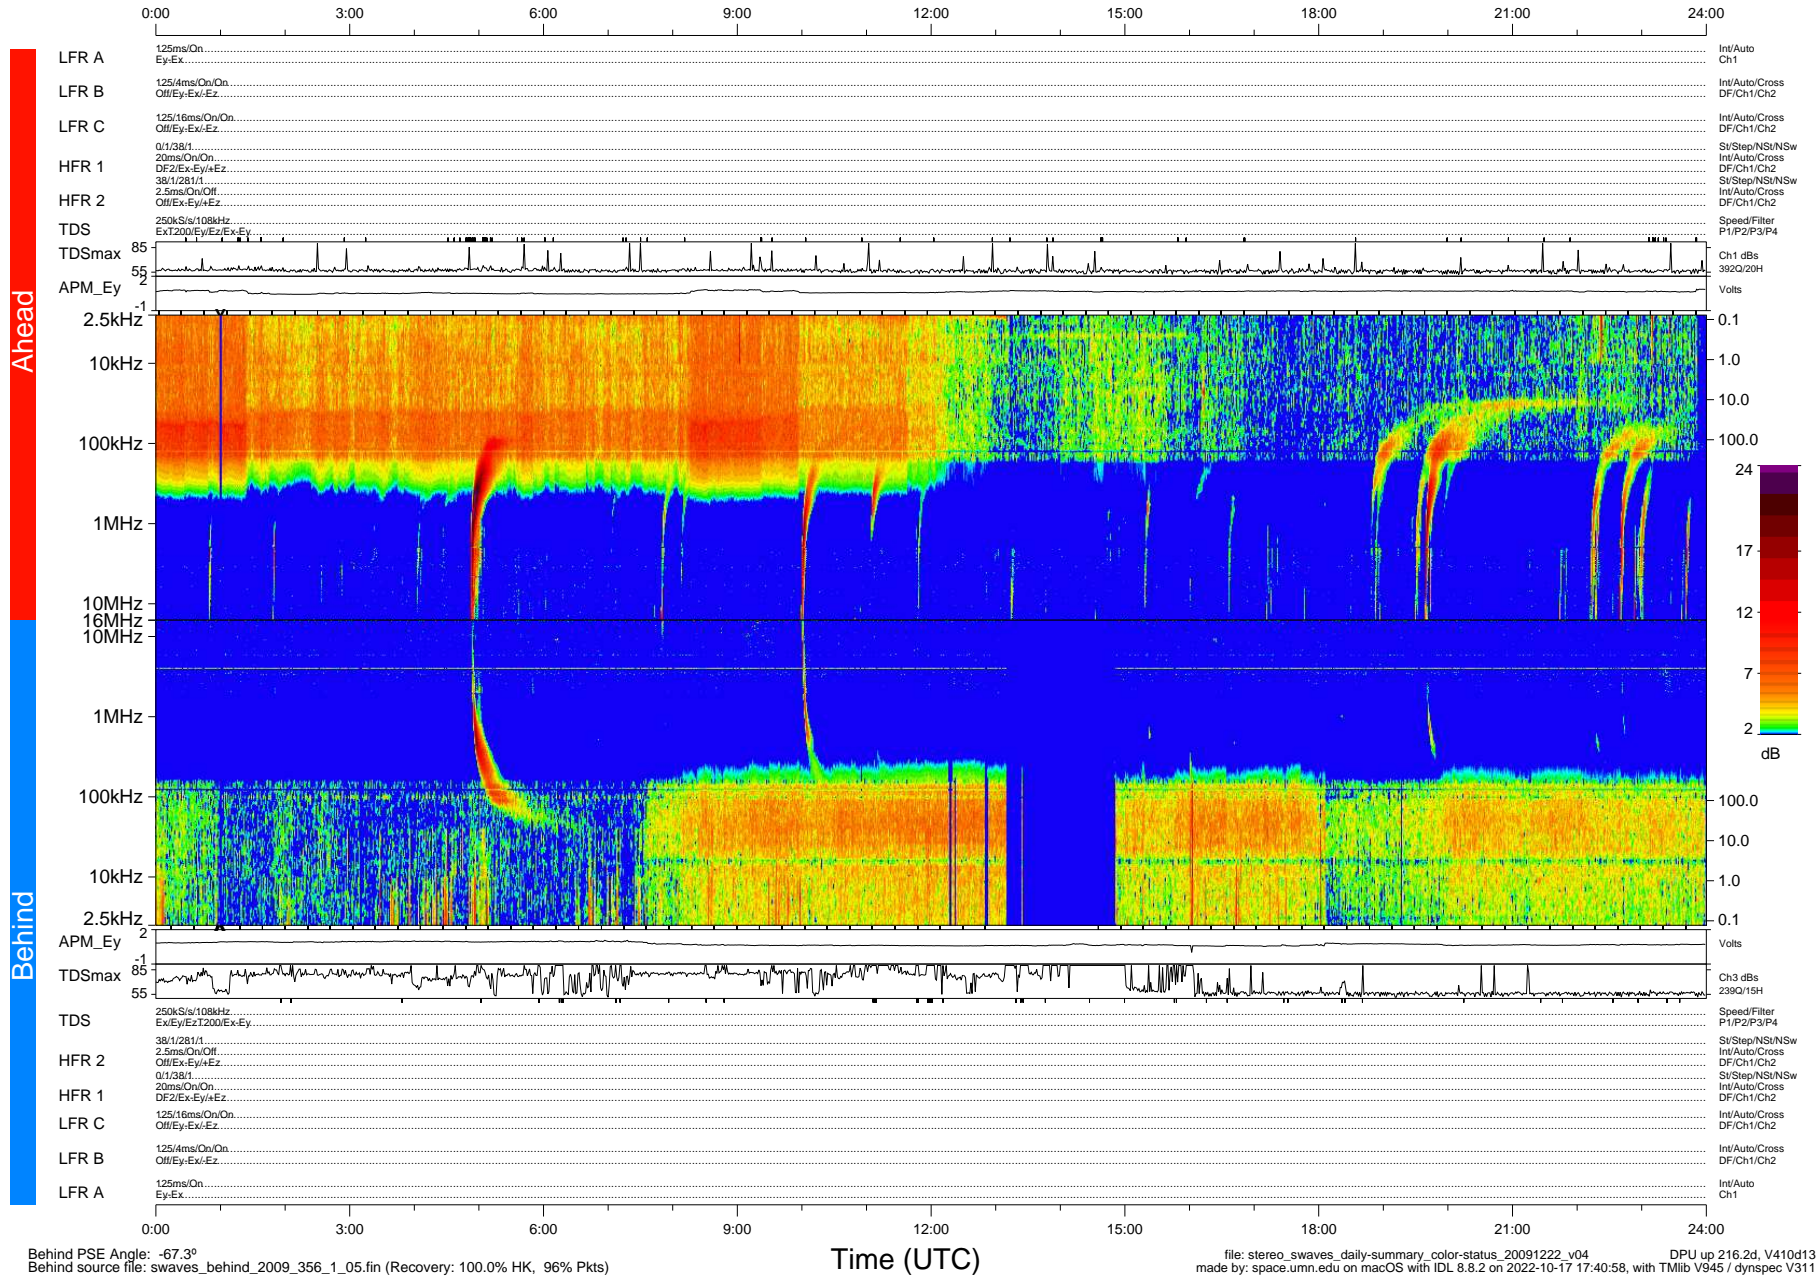

STEREO/WAVES Daily Summary - 22-Dec-2009 (DOY 356)

Ahead source file: swaves_ahead_2009_356_1_05.fin (Recovery: 100.0% HK, 123% Pkts)
Ahead PSE Angle: 63.8°

DPU up 140.4d, V410d12

Behind PSE Angle: -67.3°
Behind source file: swaves_behind_2009_356_1_05.fin (Recovery: 100.0% HK, 96% Pkts)

Time (UTC)