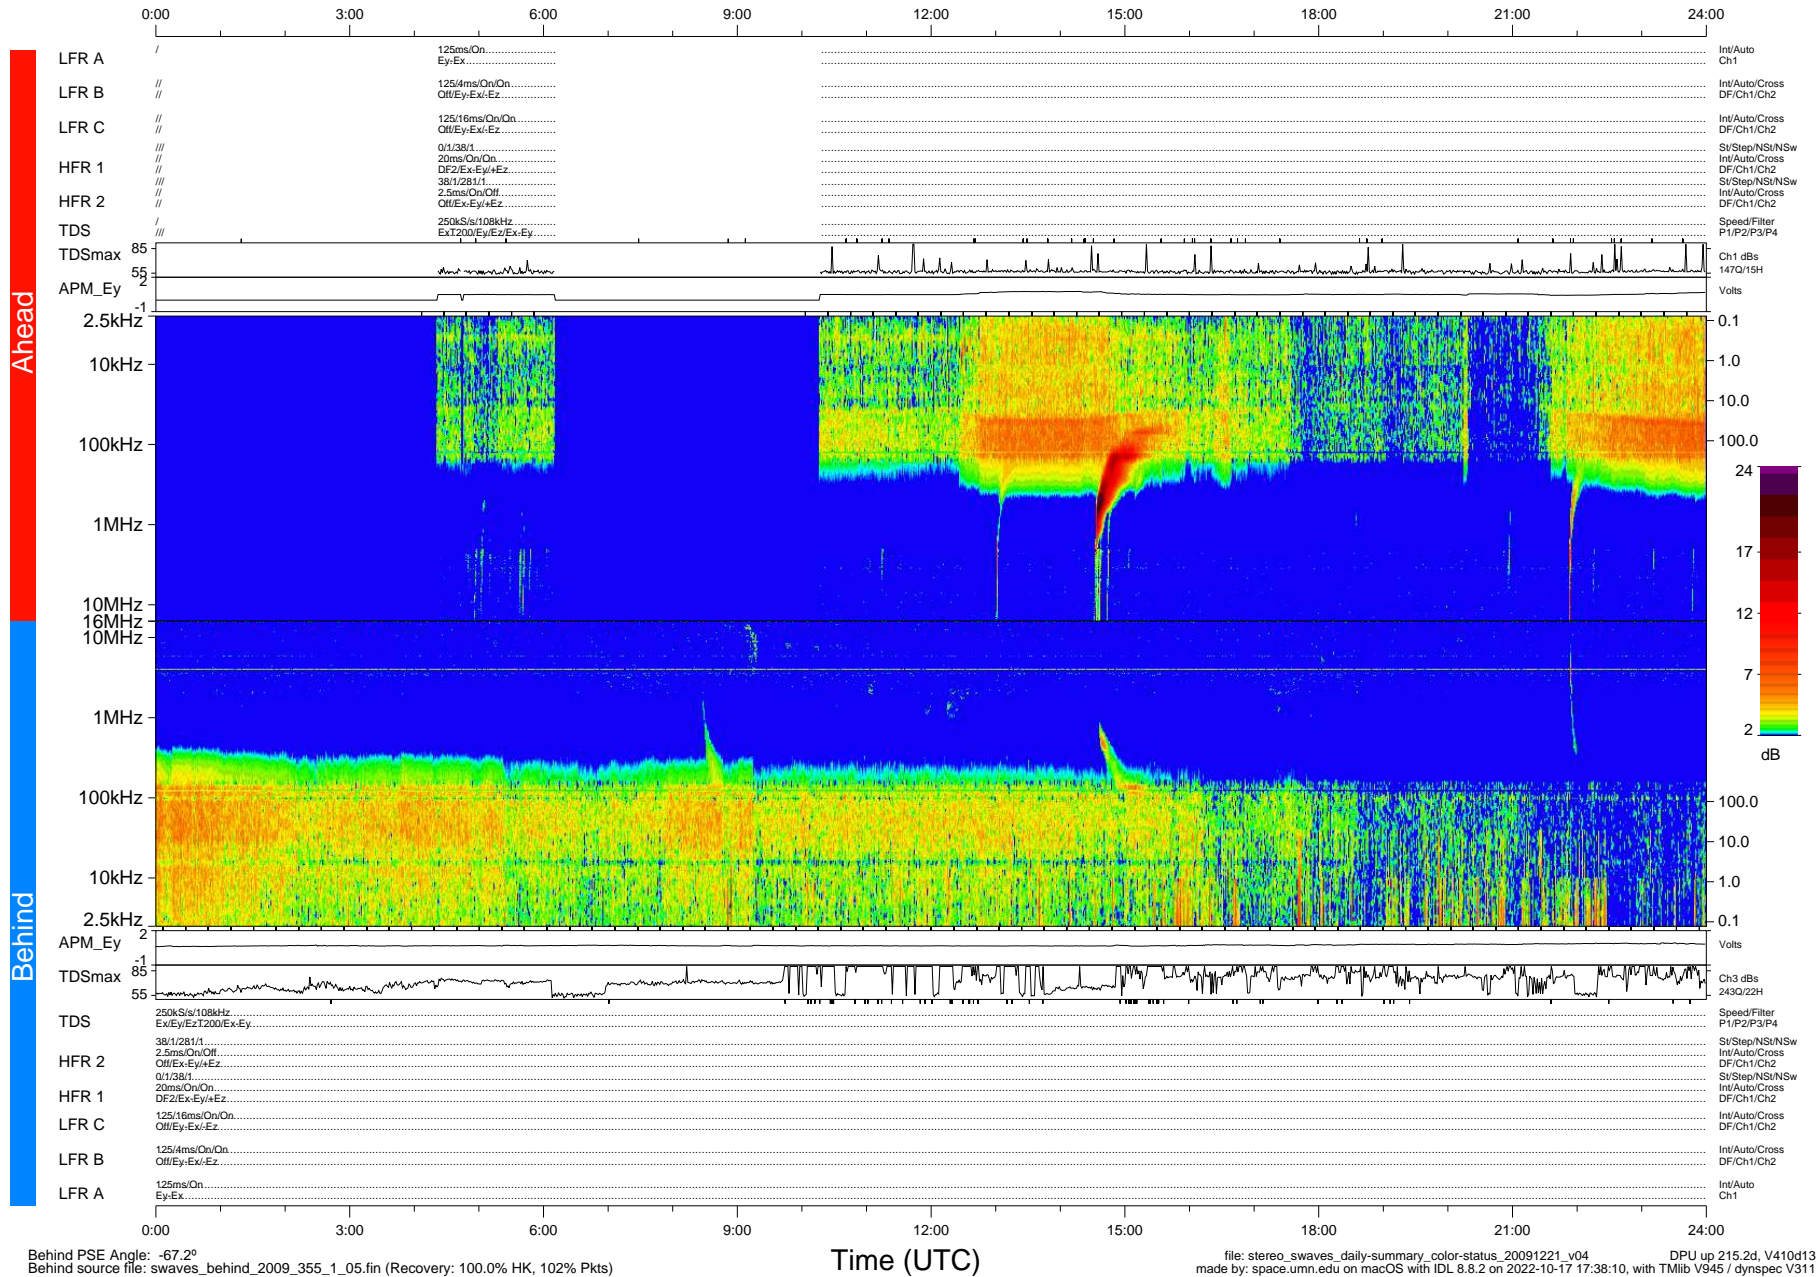

STEREO/WAVES Daily Summary - 21-Dec-2009 (DOY 355)

Ahead source file: swaves_ahead_2009_355_1_05.fin (Recovery: 64.6% HK, 66% Pkts)
Ahead PSE Angle: 63.9°

DPU up 139.4d, V410d12

Behind PSE Angle: -67.2°
Behind source file: swaves_behind_2009_355_1_05.fin (Recovery: 100.0% HK, 102% Pkts)