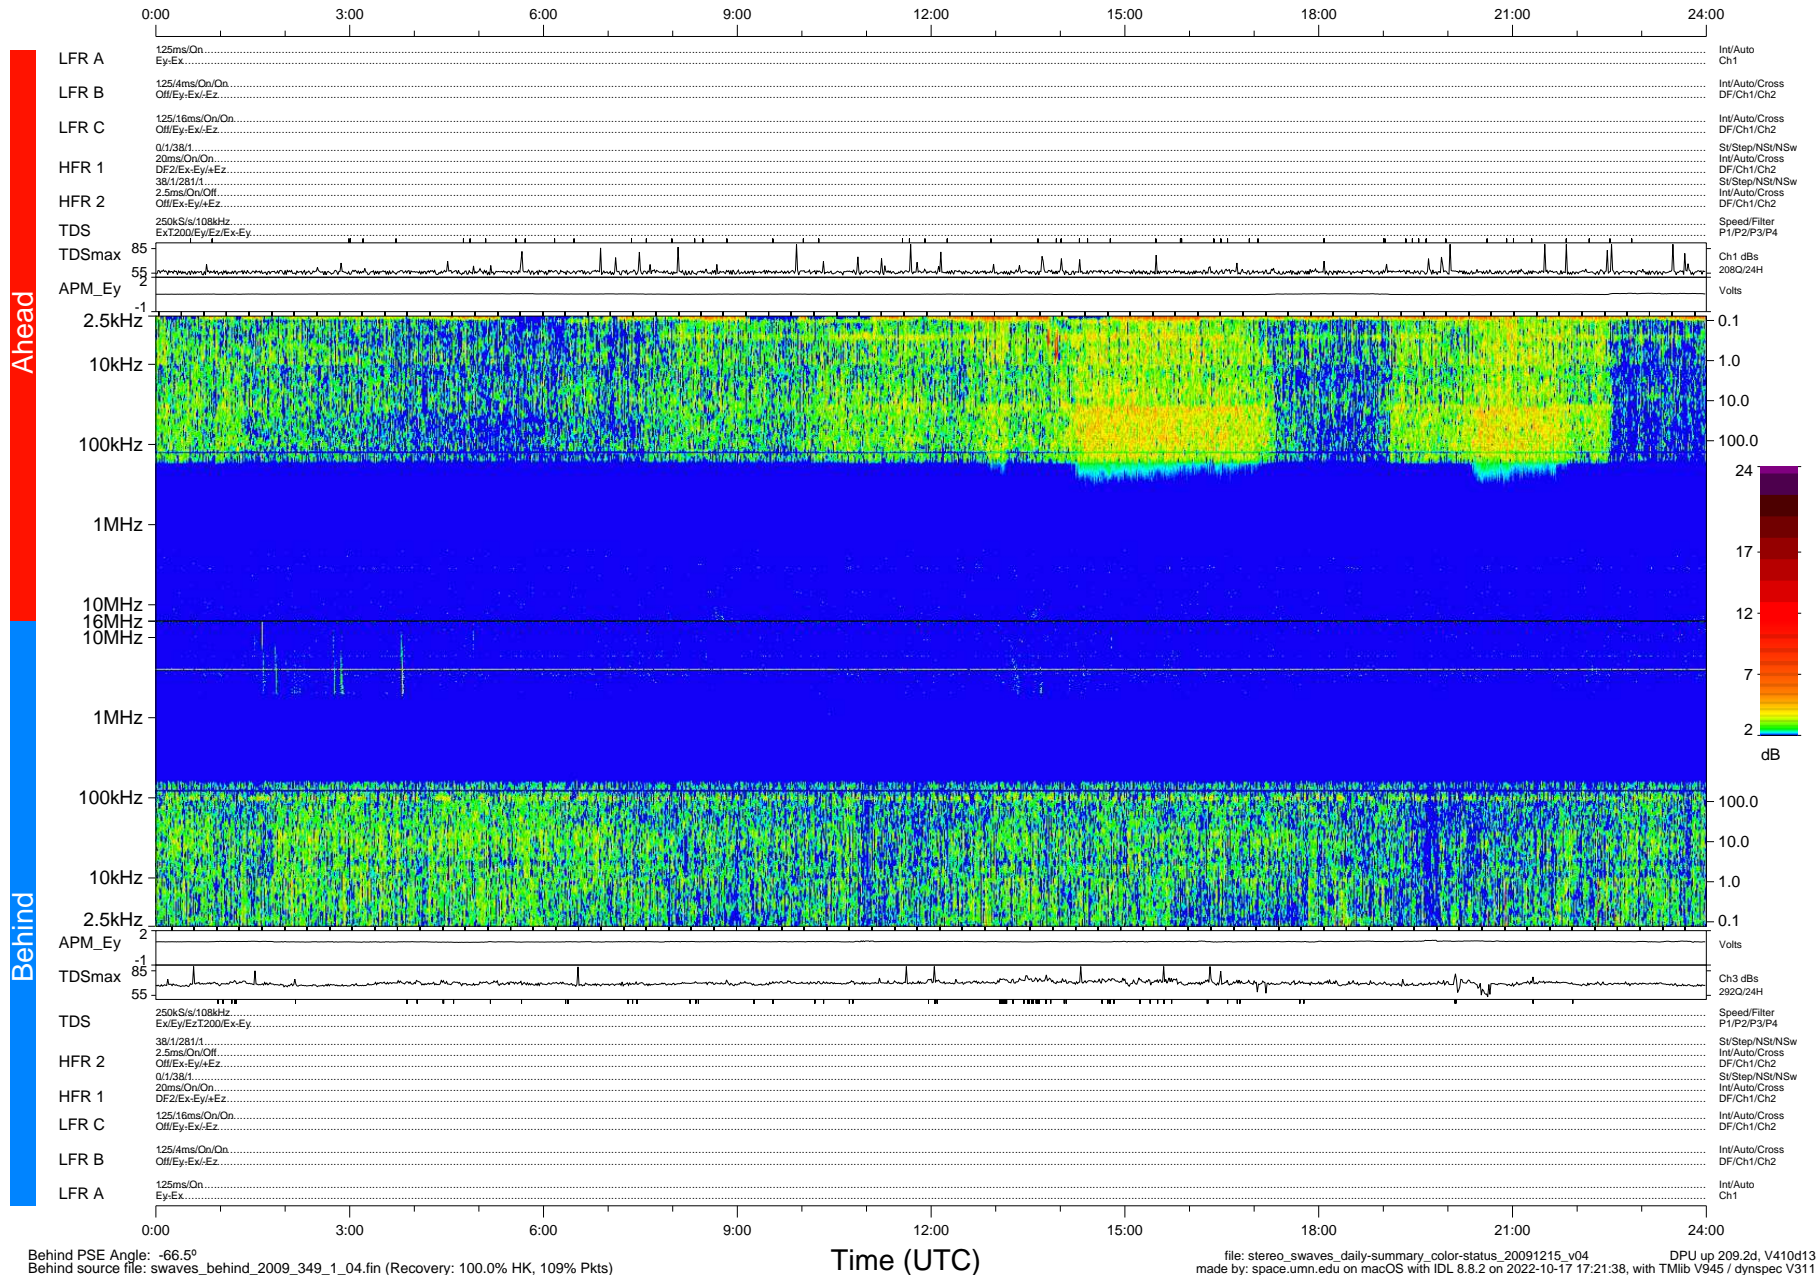

STEREO/WAVES Daily Summary - 15-Dec-2009 (DOY 349)

Ahead source file: swaves_ahead_2009_349_1_04.fin (Recovery: 100.0% HK, 96% Pkts)
Ahead PSE Angle: 63.8°

DPU up 133.4d, V410d12

Behind PSE Angle: -66.5°
Behind source file: swaves_behind_2009_349_1_04.fin (Recovery: 100.0% HK, 109% Pkts)

Time (UTC)