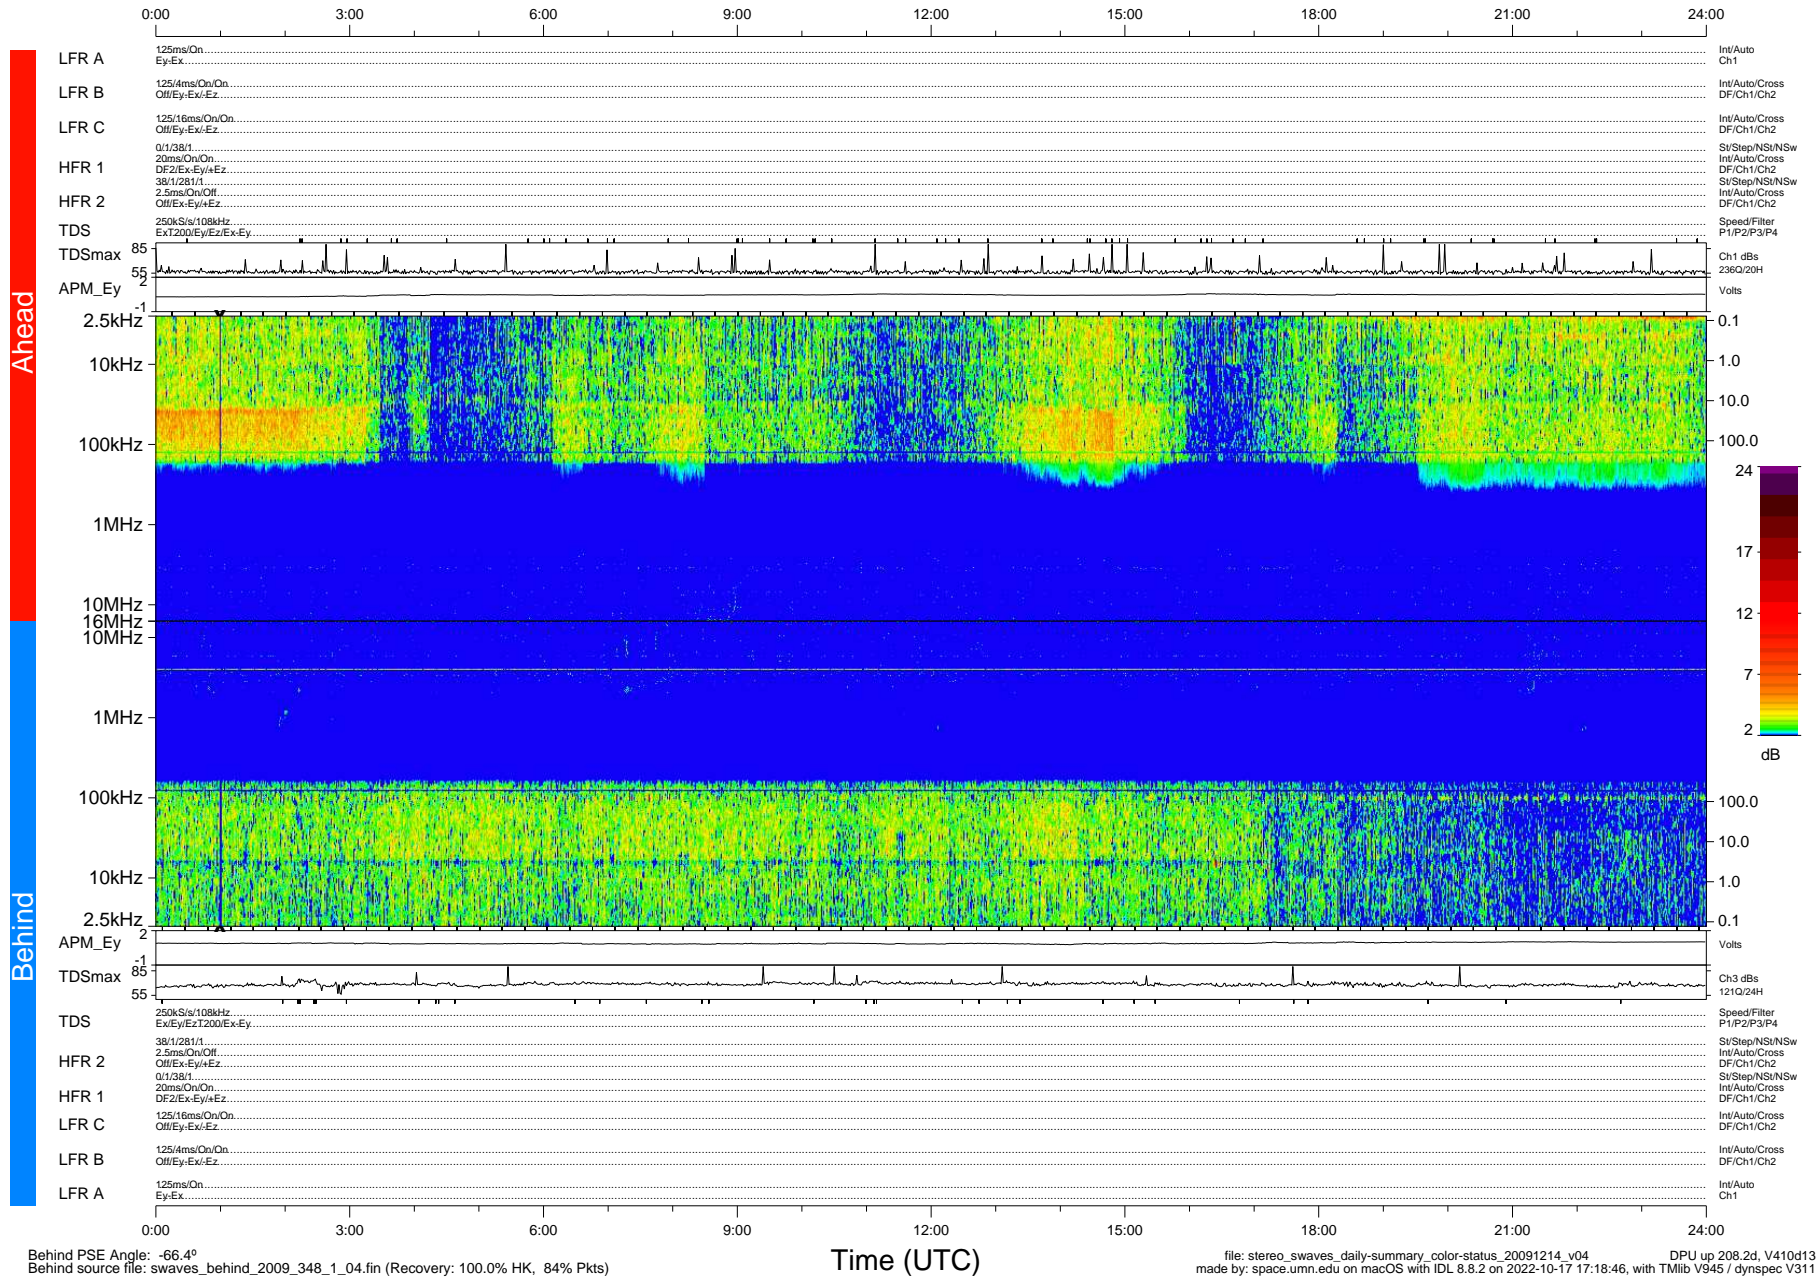

STEREO/WAVES Daily Summary - 14-Dec-2009 (DOY 348)

Ahead source file: swaves_ahead_2009_348_1_04.fin (Recovery: 100.0% HK, 100% Pkts)
Ahead PSE Angle: 63.8°

DPU up 132.4d, V410d12

Behind PSE Angle: -66.4°
Behind source file: swaves_behind_2009_348_1_04.fin (Recovery: 100.0% HK, 84% Pkts)

Time (UTC)