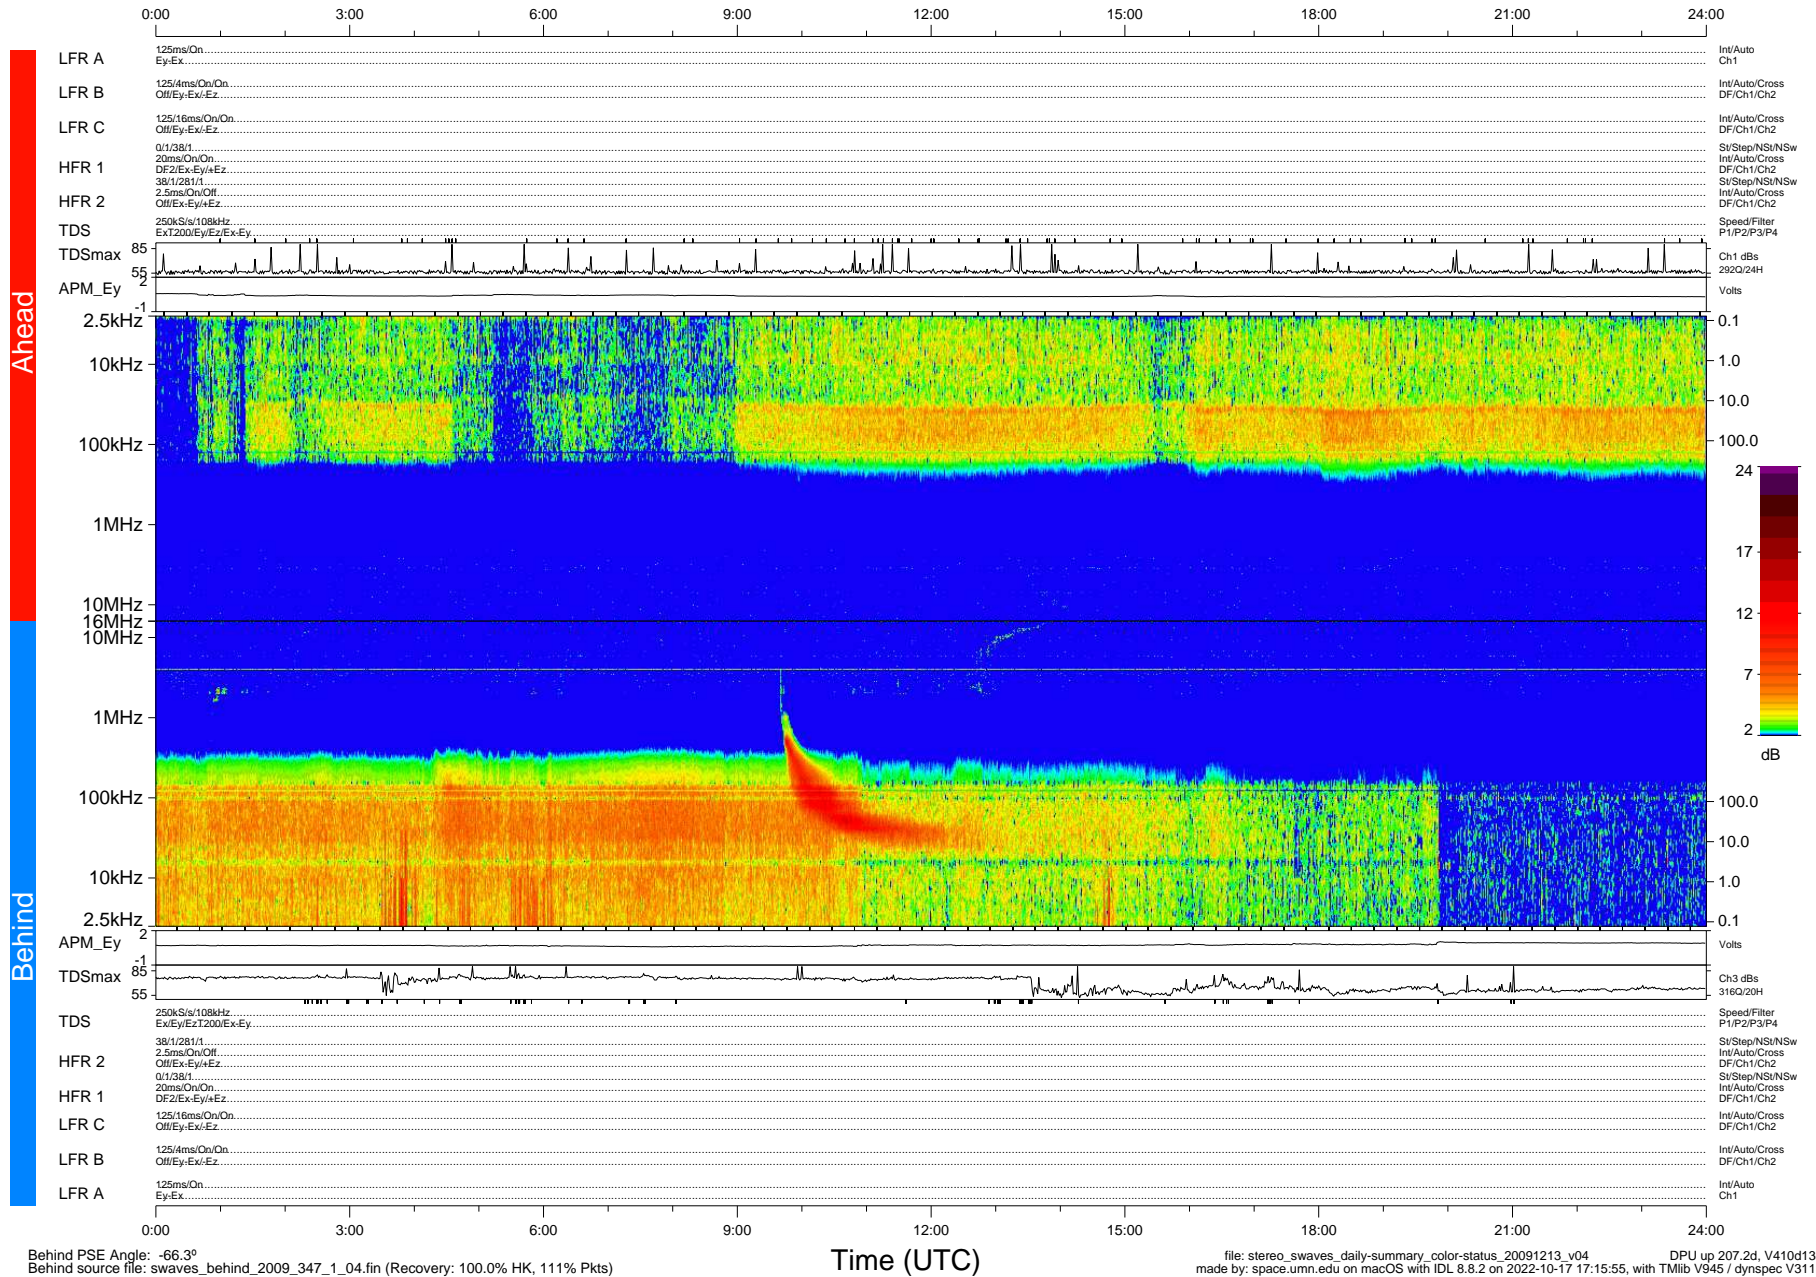

STEREO/WAVES Daily Summary - 13-Dec-2009 (DOY 347)

Ahead source file: swaves_ahead_2009_347_1_04.fin (Recovery: 100.0% HK, 109% Pkts)
Ahead PSE Angle: 63.7°

DPU up 131.4d, V410d12

Behind PSE Angle: -66.3°
Behind source file: swaves_behind_2009_347_1_04.fin (Recovery: 100.0% HK, 111% Pkts)