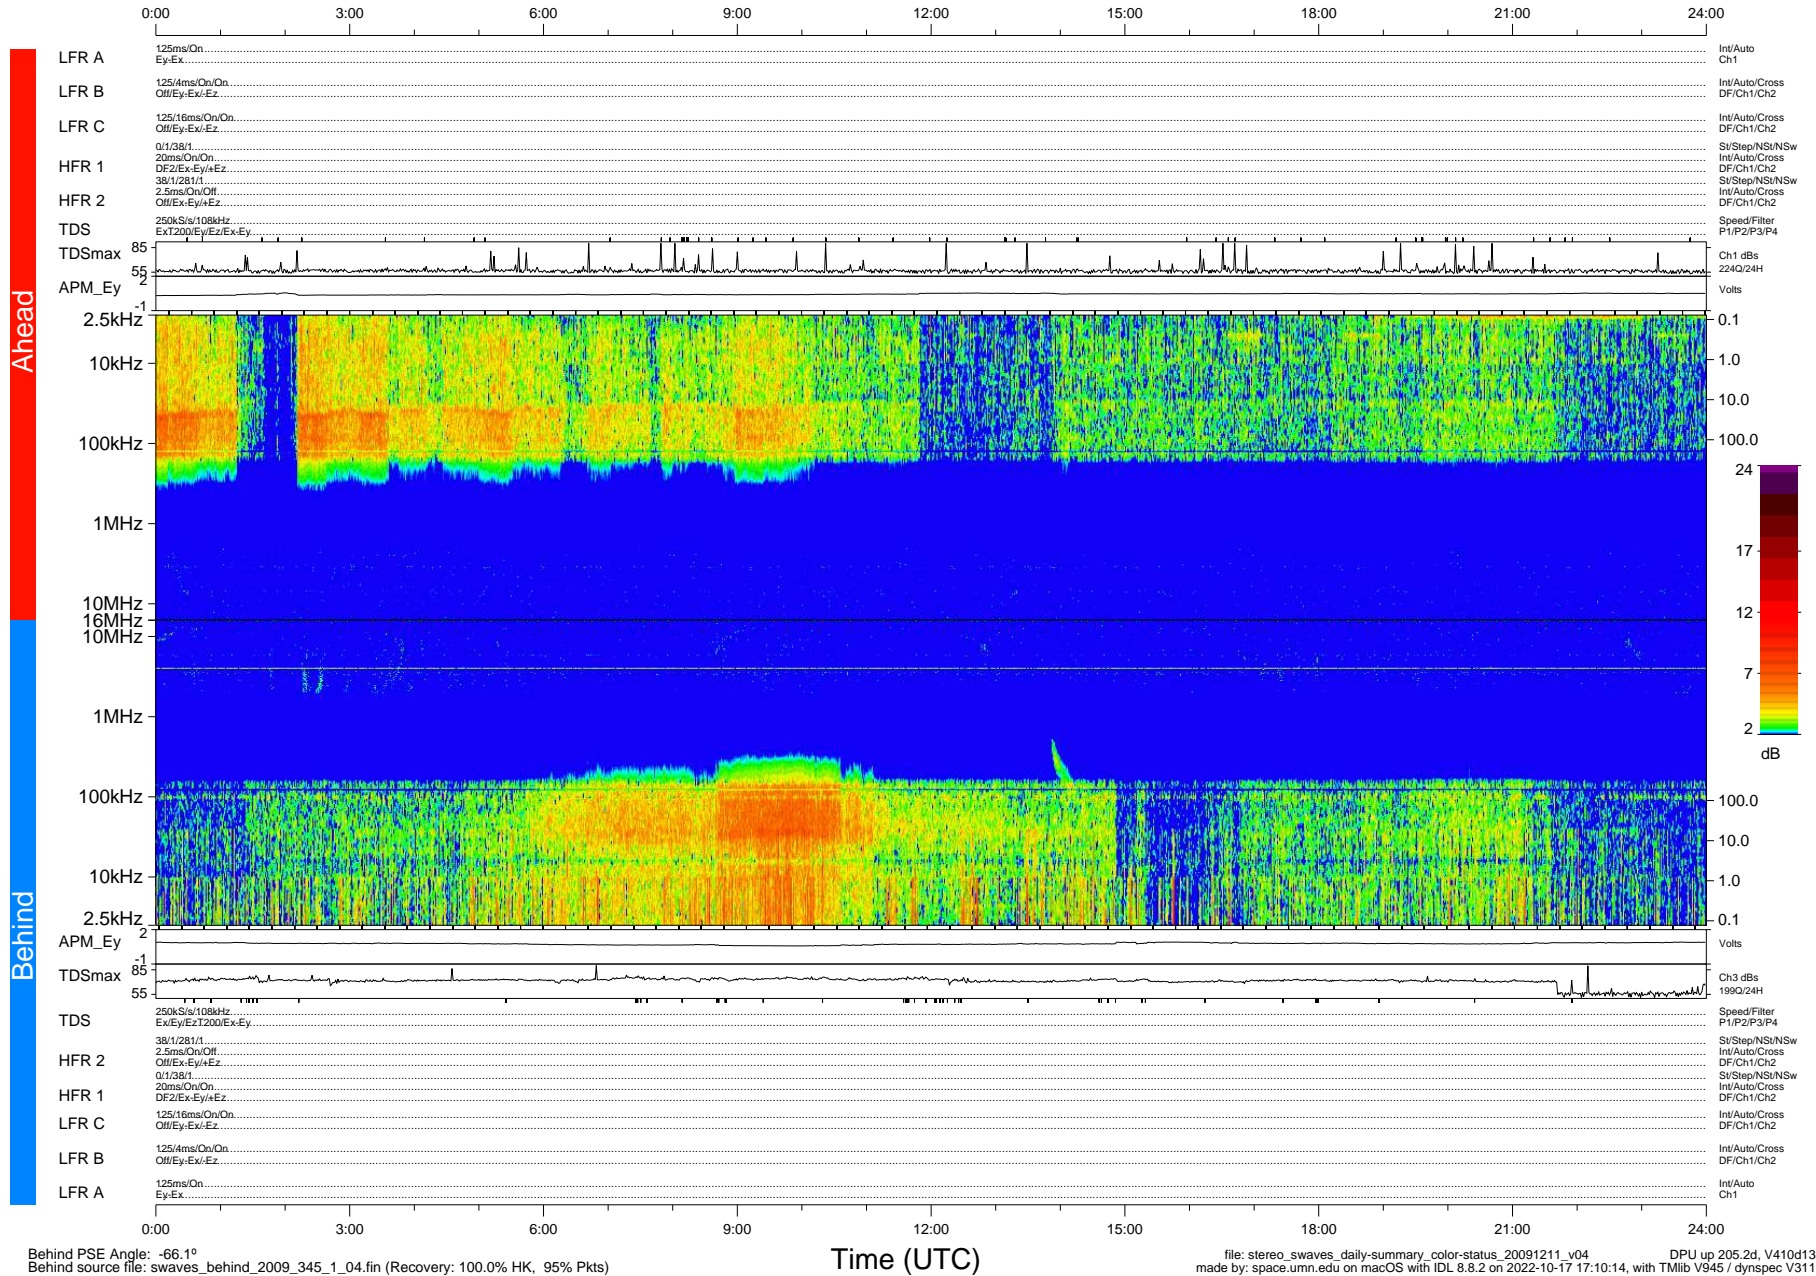

STEREO/WAVES Daily Summary - 11-Dec-2009 (DOY 345)

Ahead source file: swaves_ahead_2009_345_1_04.fin (Recovery: 100.0% HK, 99% Pkts)
Ahead PSE Angle: 63.7°

DPU up 129.4d, V410d12

Behind PSE Angle: -66.1°
Behind source file: swaves_behind_2009_345_1_04.fin (Recovery: 100.0% HK, 95% Pkts)