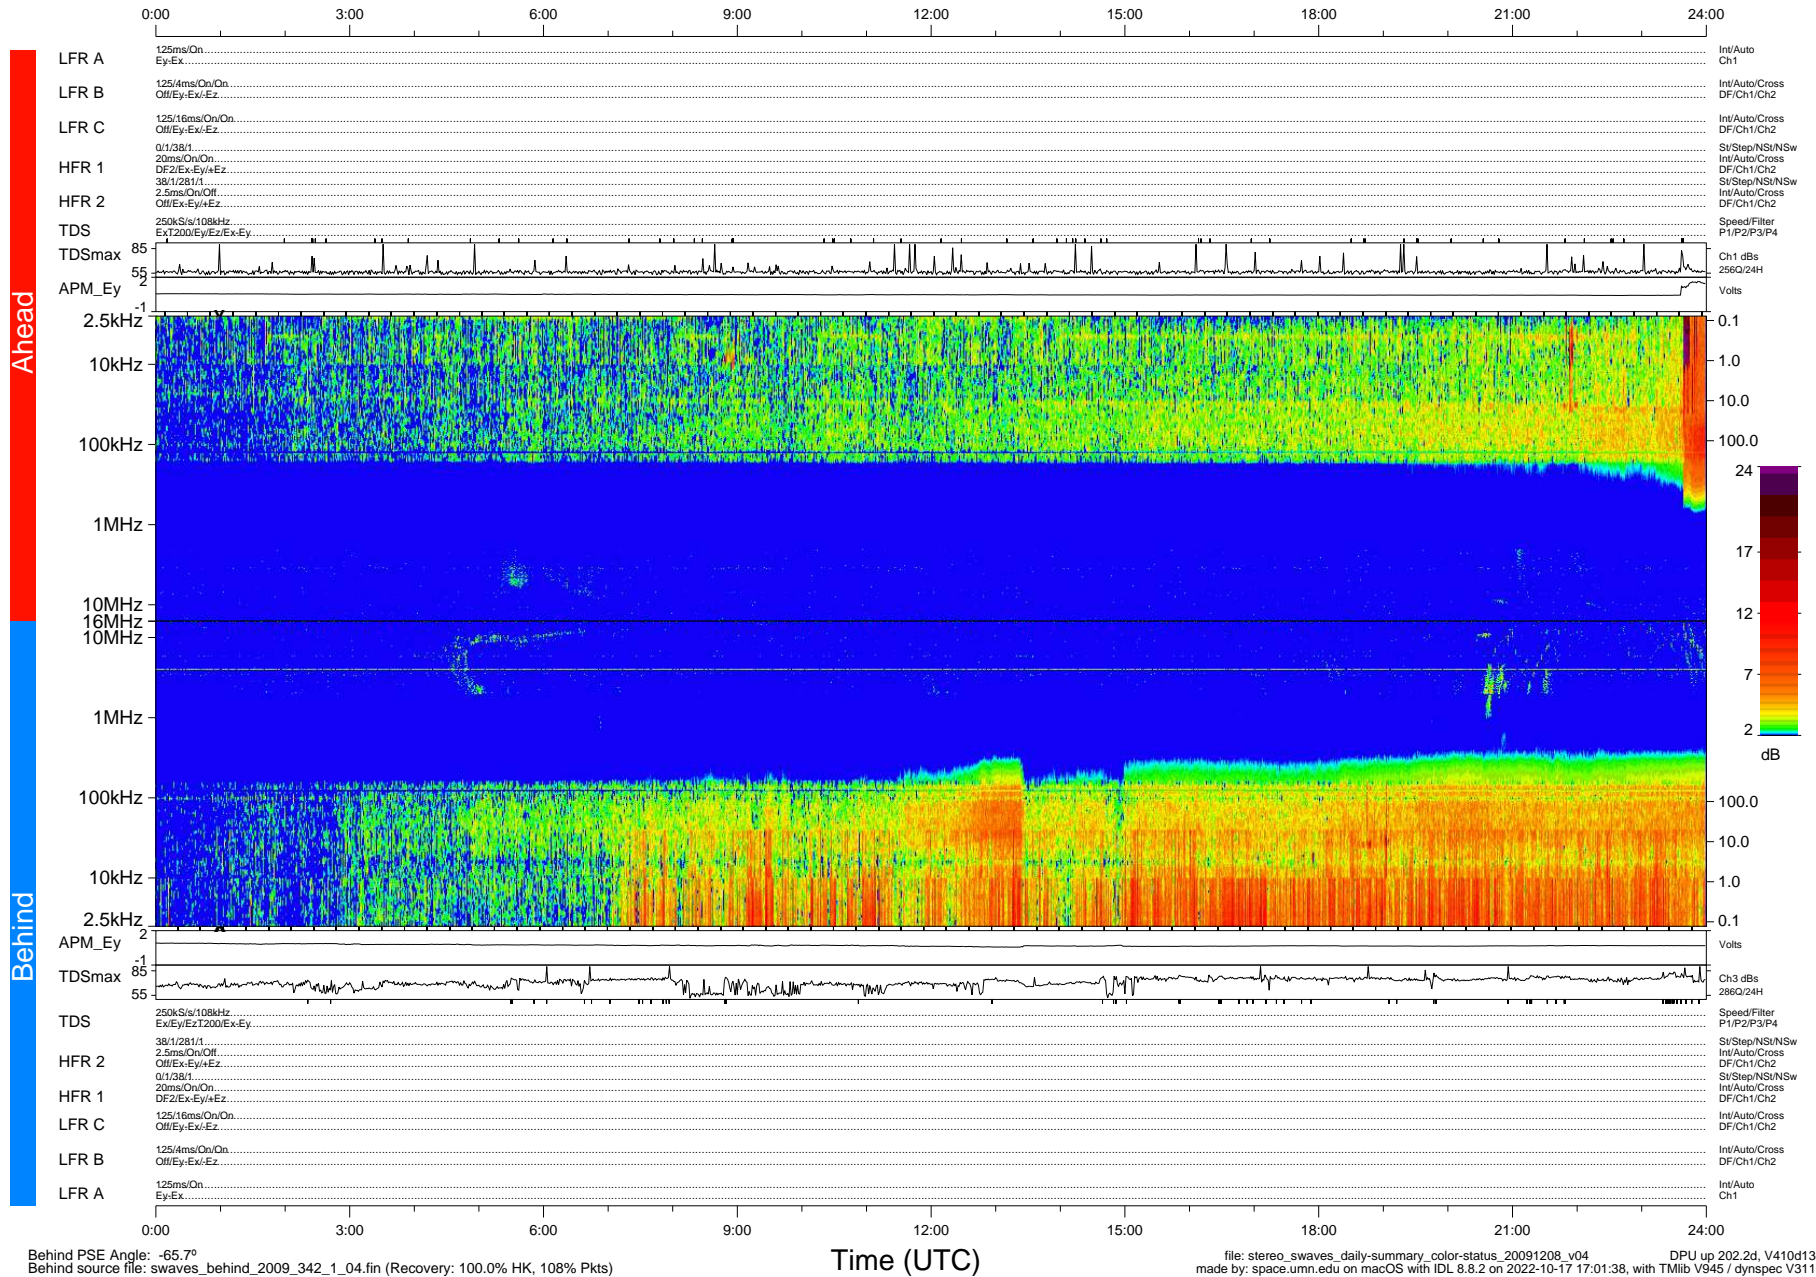

STEREO/WAVES Daily Summary - 08-Dec-2009 (DOY 342)

Ahead source file: swaves_ahead_2009_342_1_04.fin (Recovery: 100.0% HK, 103% Pkts)
Ahead PSE Angle: 63.7°

DPU up 126.4d, V410d12

Behind PSE Angle: -65.7°
Behind source file: swaves_behind_2009_342_1_04.fin (Recovery: 100.0% HK, 108% Pkts)