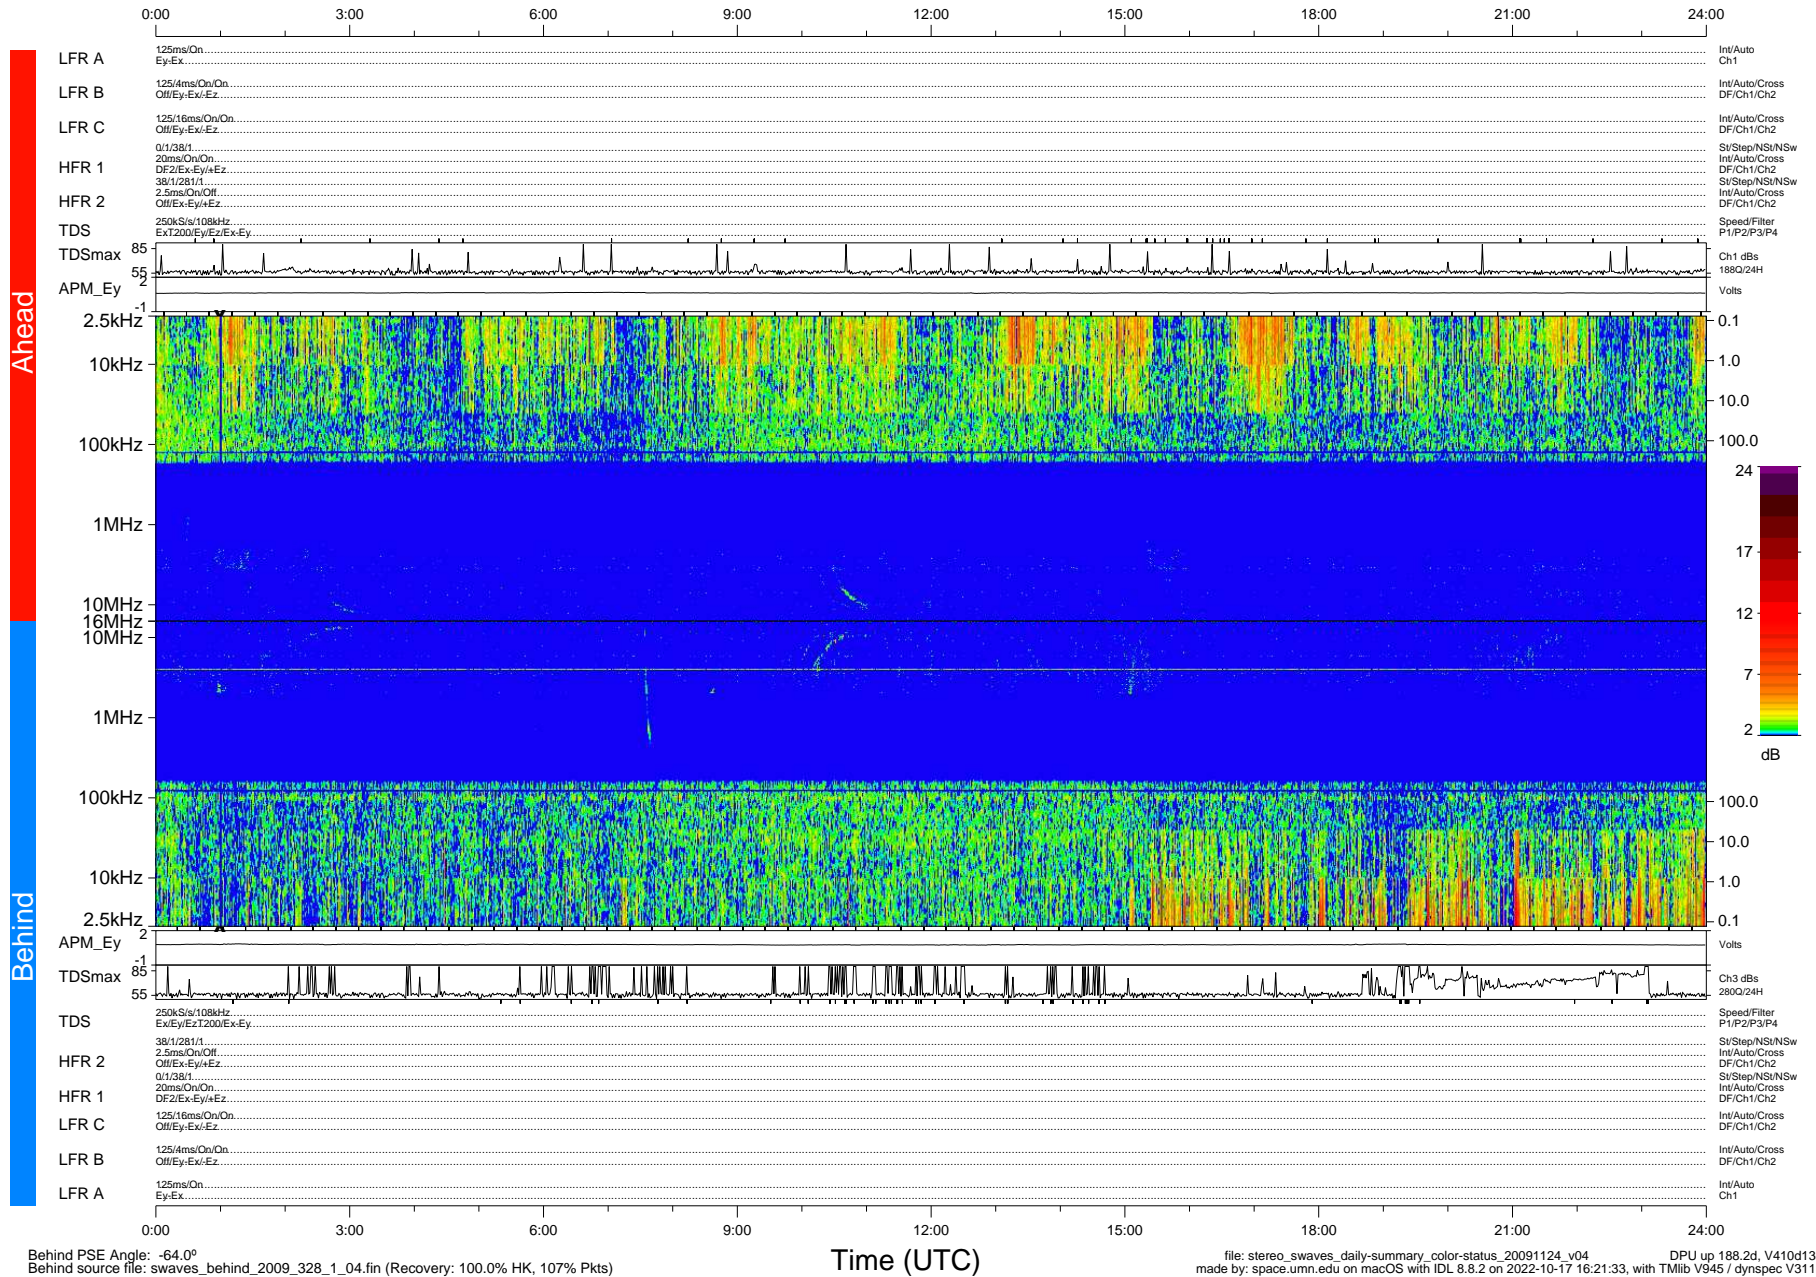

STEREO/WAVES Daily Summary - 24-Nov-2009 (DOY 328)

Ahead source file: swaves_ahead_2009_328_1_04.fin (Recovery: 100.0% HK, 93% Pkts)
Ahead PSE Angle: 63.4°

DPU up 112.4d, V410d12

Behind PSE Angle: -64.0°
Behind source file: swaves_behind_2009_328_1_04.fin (Recovery: 100.0% HK, 107% Pkts)

Time (UTC)