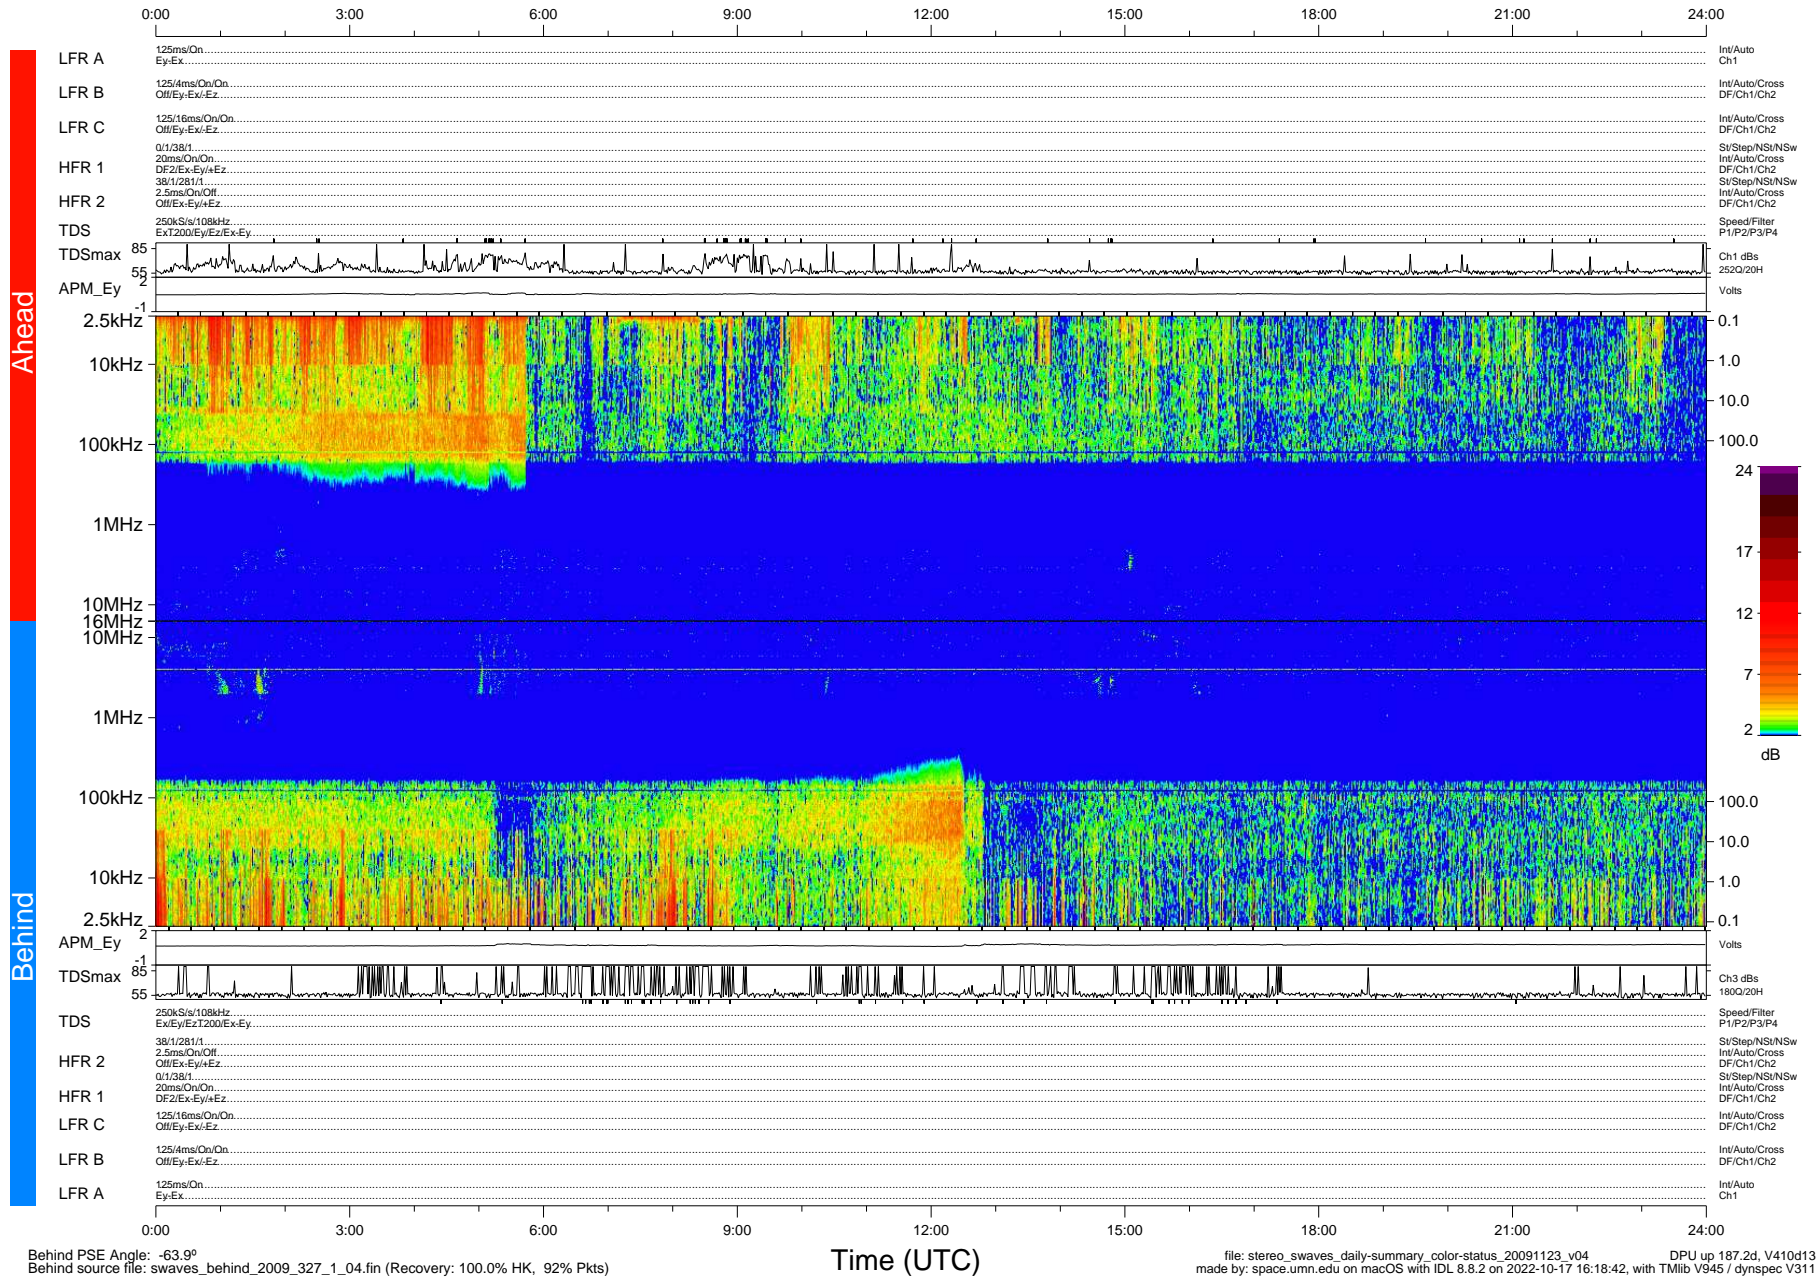

STEREO/WAVES Daily Summary - 23-Nov-2009 (DOY 327)

Ahead source file: swaves_ahead_2009_327_1_04.fin (Recovery: 100.0% HK, 102% Pkts)
Ahead PSE Angle: 63.4°

DPU up 111.4d, V410d12

Behind PSE Angle: -63.9°
Behind source file: swaves_behind_2009_327_1_04.fin (Recovery: 100.0% HK, 92% Pkts)

Time (UTC)