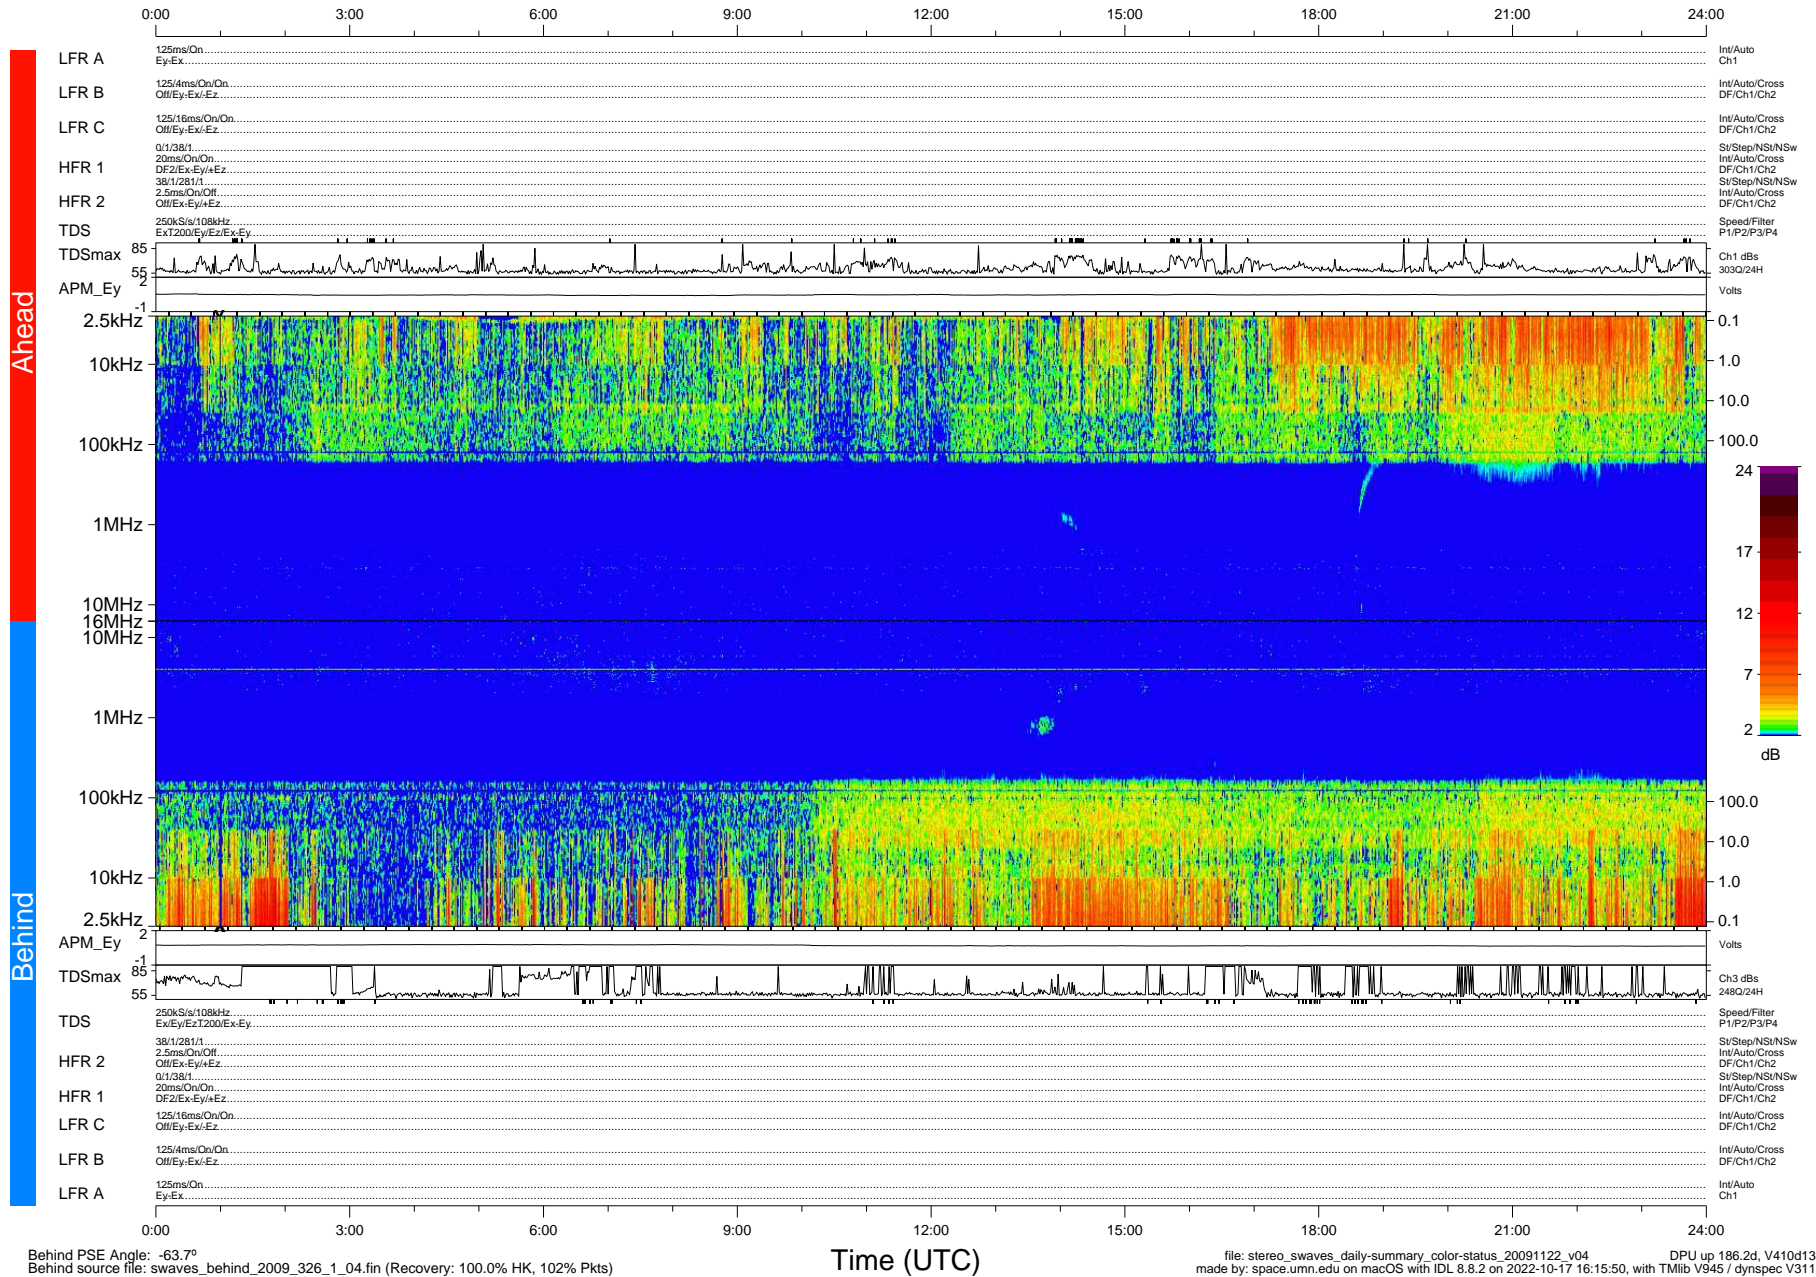

STEREO/WAVES Daily Summary - 22-Nov-2009 (DOY 326)

Ahead source file: swaves_ahead_2009_326_1_04.fin (Recovery: 100.0% HK, 110% Pkts)
Ahead PSE Angle: 63.3°

DPU up 110.4d, V410d12

Behind PSE Angle: -63.7°
Behind source file: swaves_behind_2009_326_1_04.fin (Recovery: 100.0% HK, 102% Pkts)

Time (UTC)