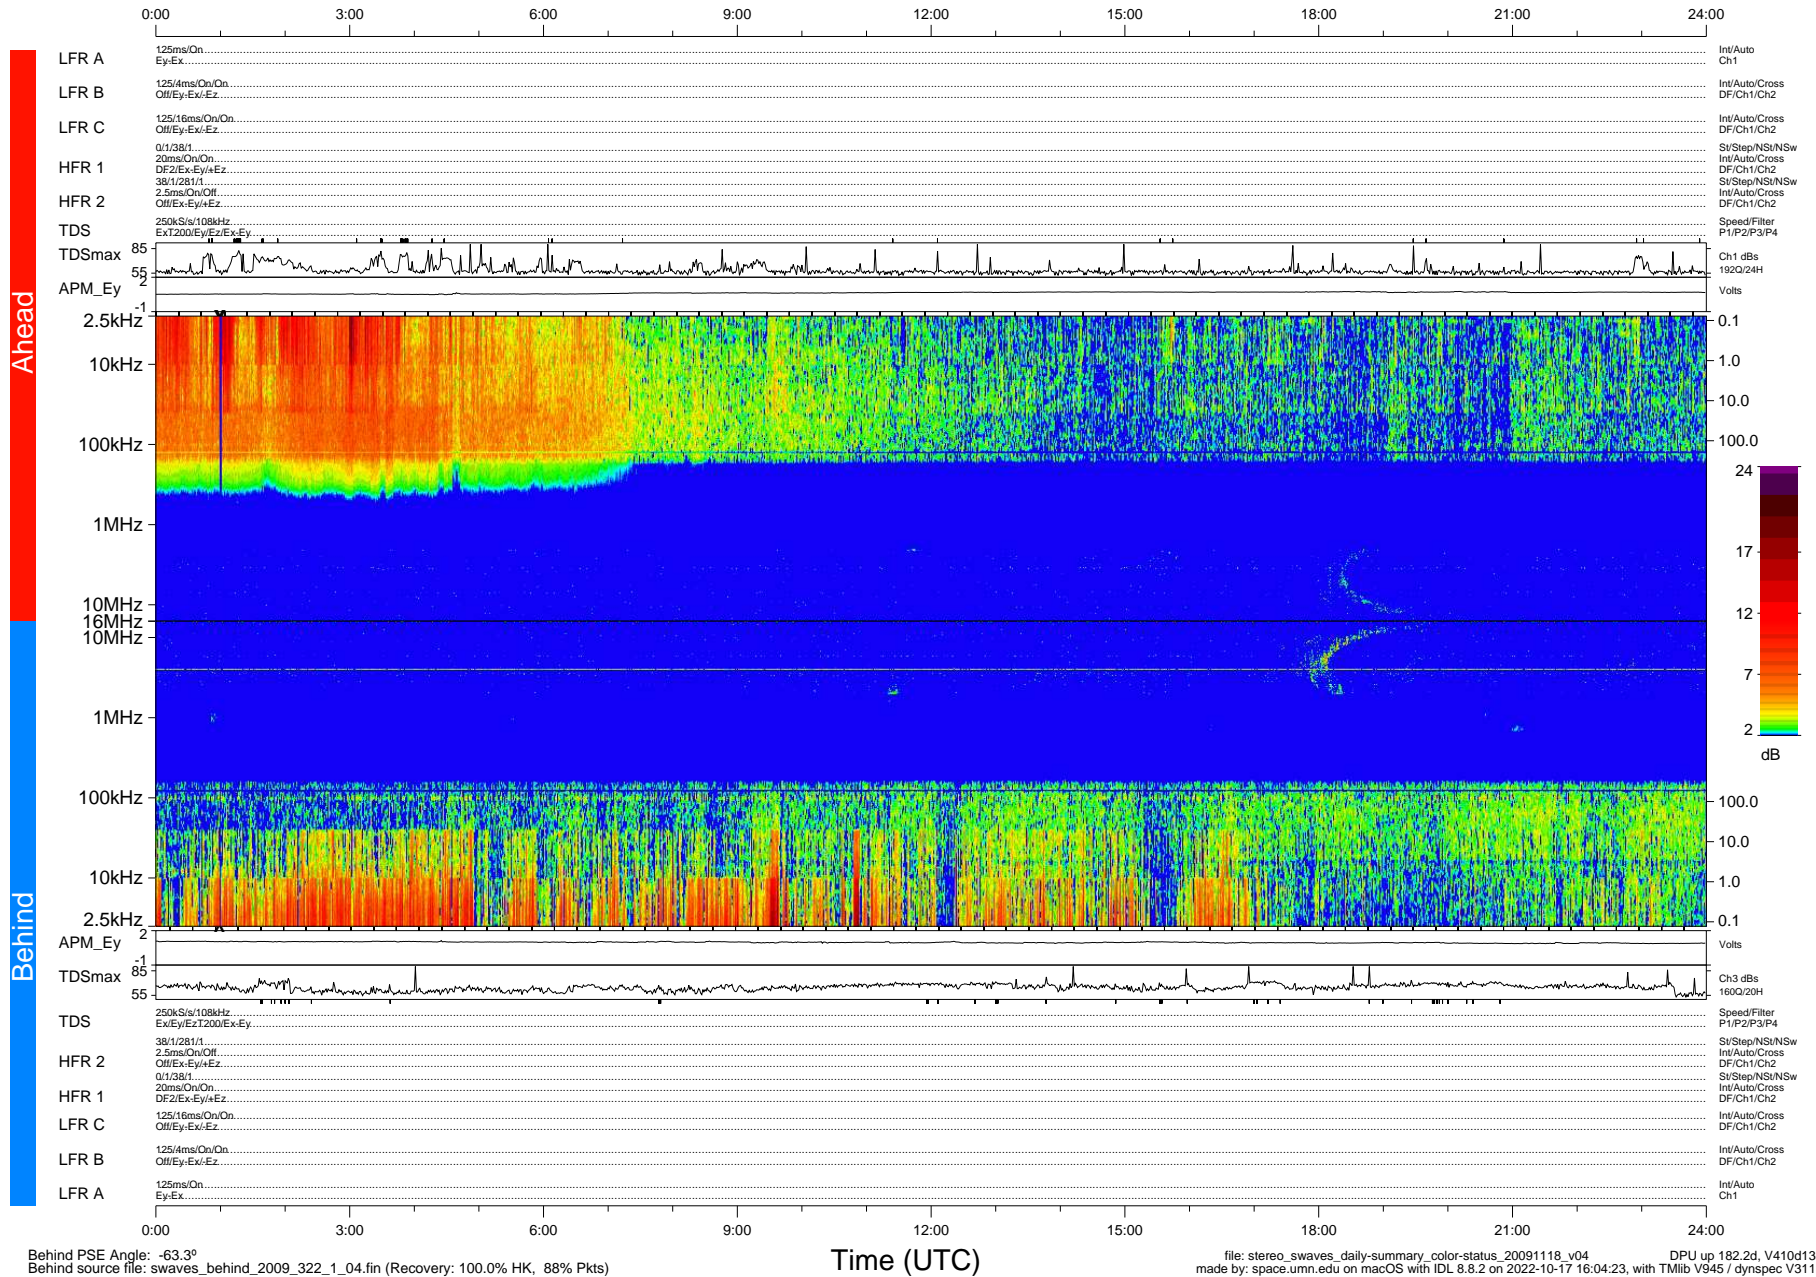

STEREO/WAVES Daily Summary - 18-Nov-2009 (DOY 322)

Ahead source file: swaves_ahead_2009_322_1_04.fin (Recovery: 100.0% HK, 94% Pkts)
Ahead PSE Angle: 63.2°

DPU up 106.4d, V410d12

Behind PSE Angle: -63.3°
Behind source file: swaves_behind_2009_322_1_04.fin (Recovery: 100.0% HK, 88% Pkts)

Time (UTC)