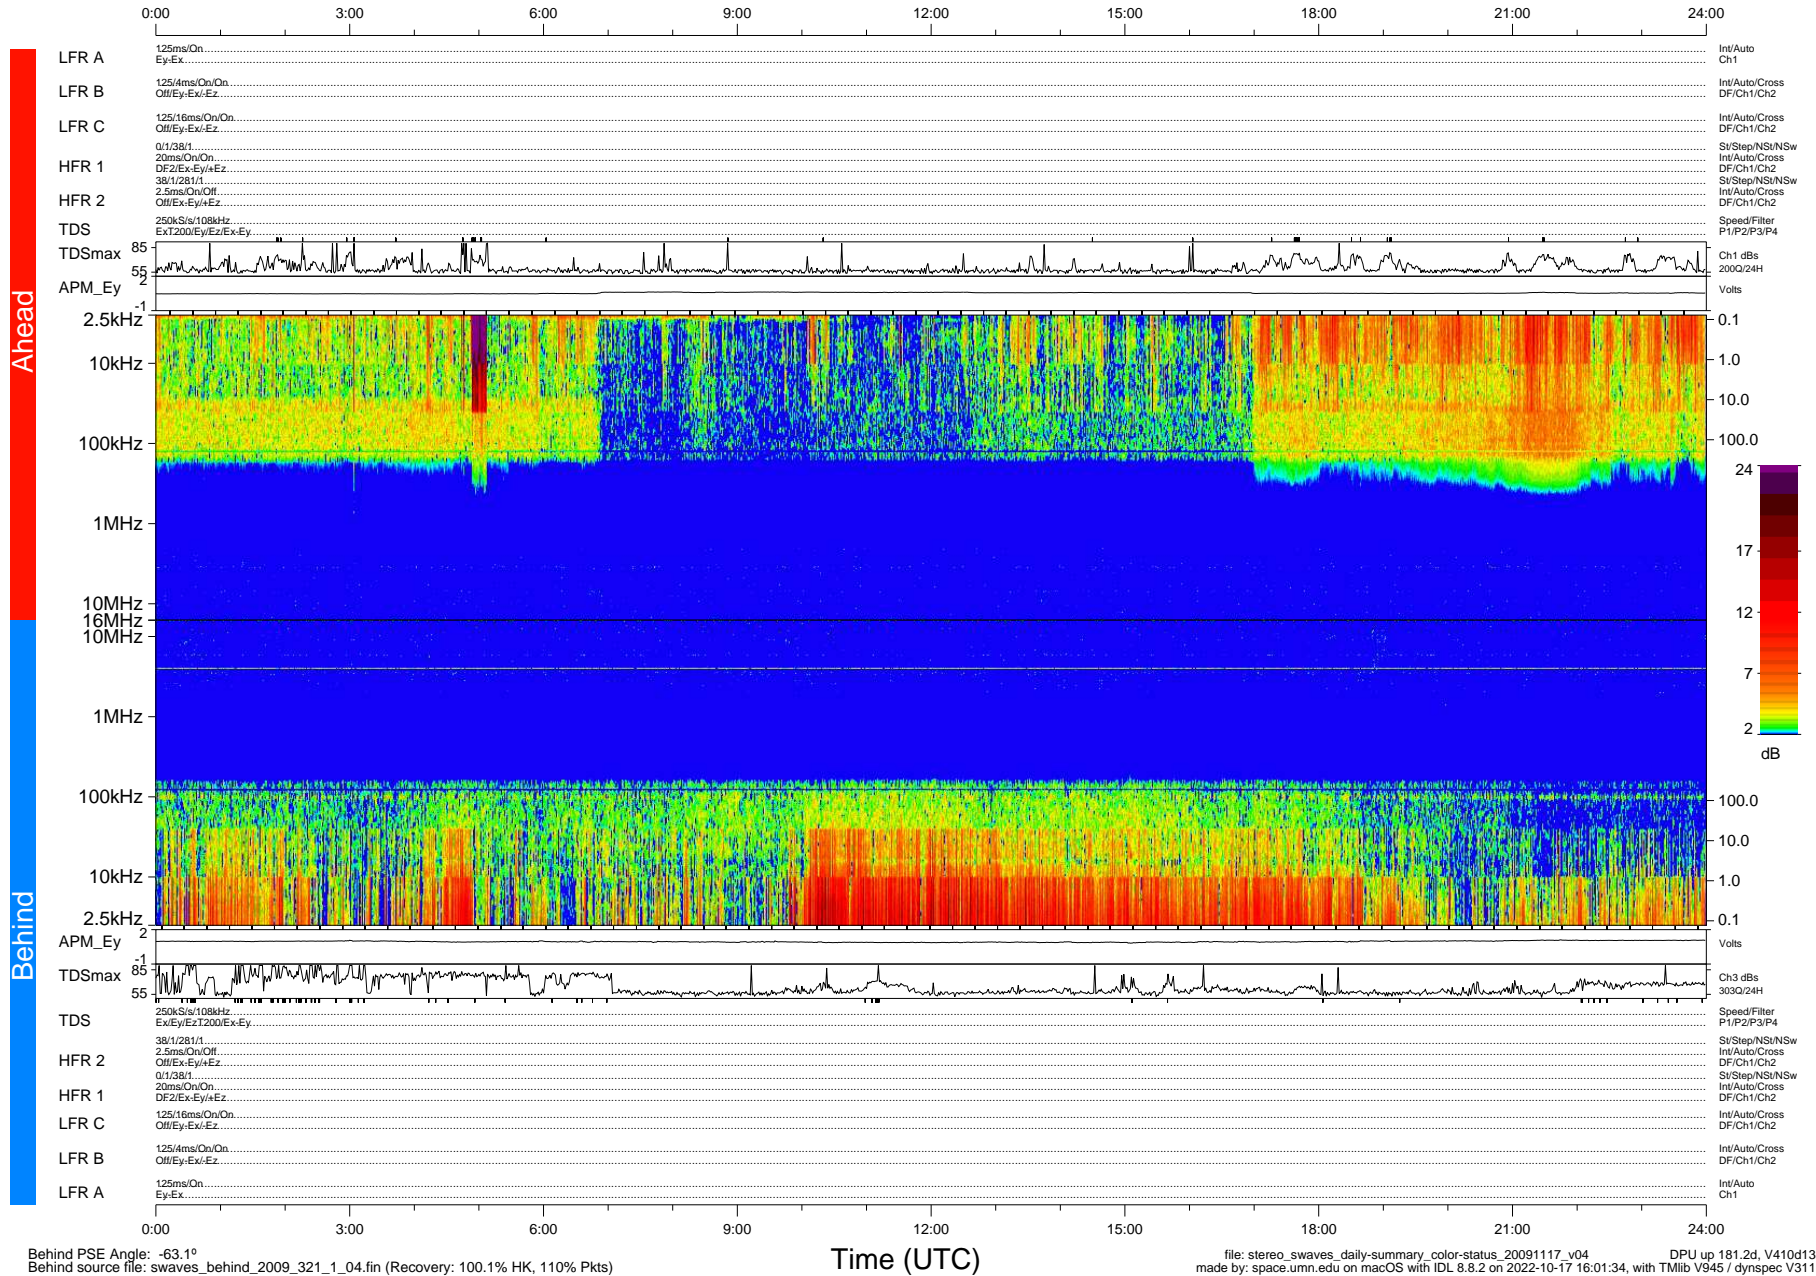

STEREO/WAVES Daily Summary - 17-Nov-2009 (DOY 321)

Ahead source file: swaves_ahead_2009_321_1_04.fin (Recovery: 100.0% HK, 95% Pkts)
Ahead PSE Angle: 63.2°

DPU up 105.4d, V410d12

Behind PSE Angle: -63.1°
Behind source file: swaves_behind_2009_321_1_04.fin (Recovery: 100.1% HK, 110% Pkts)

Time (UTC)