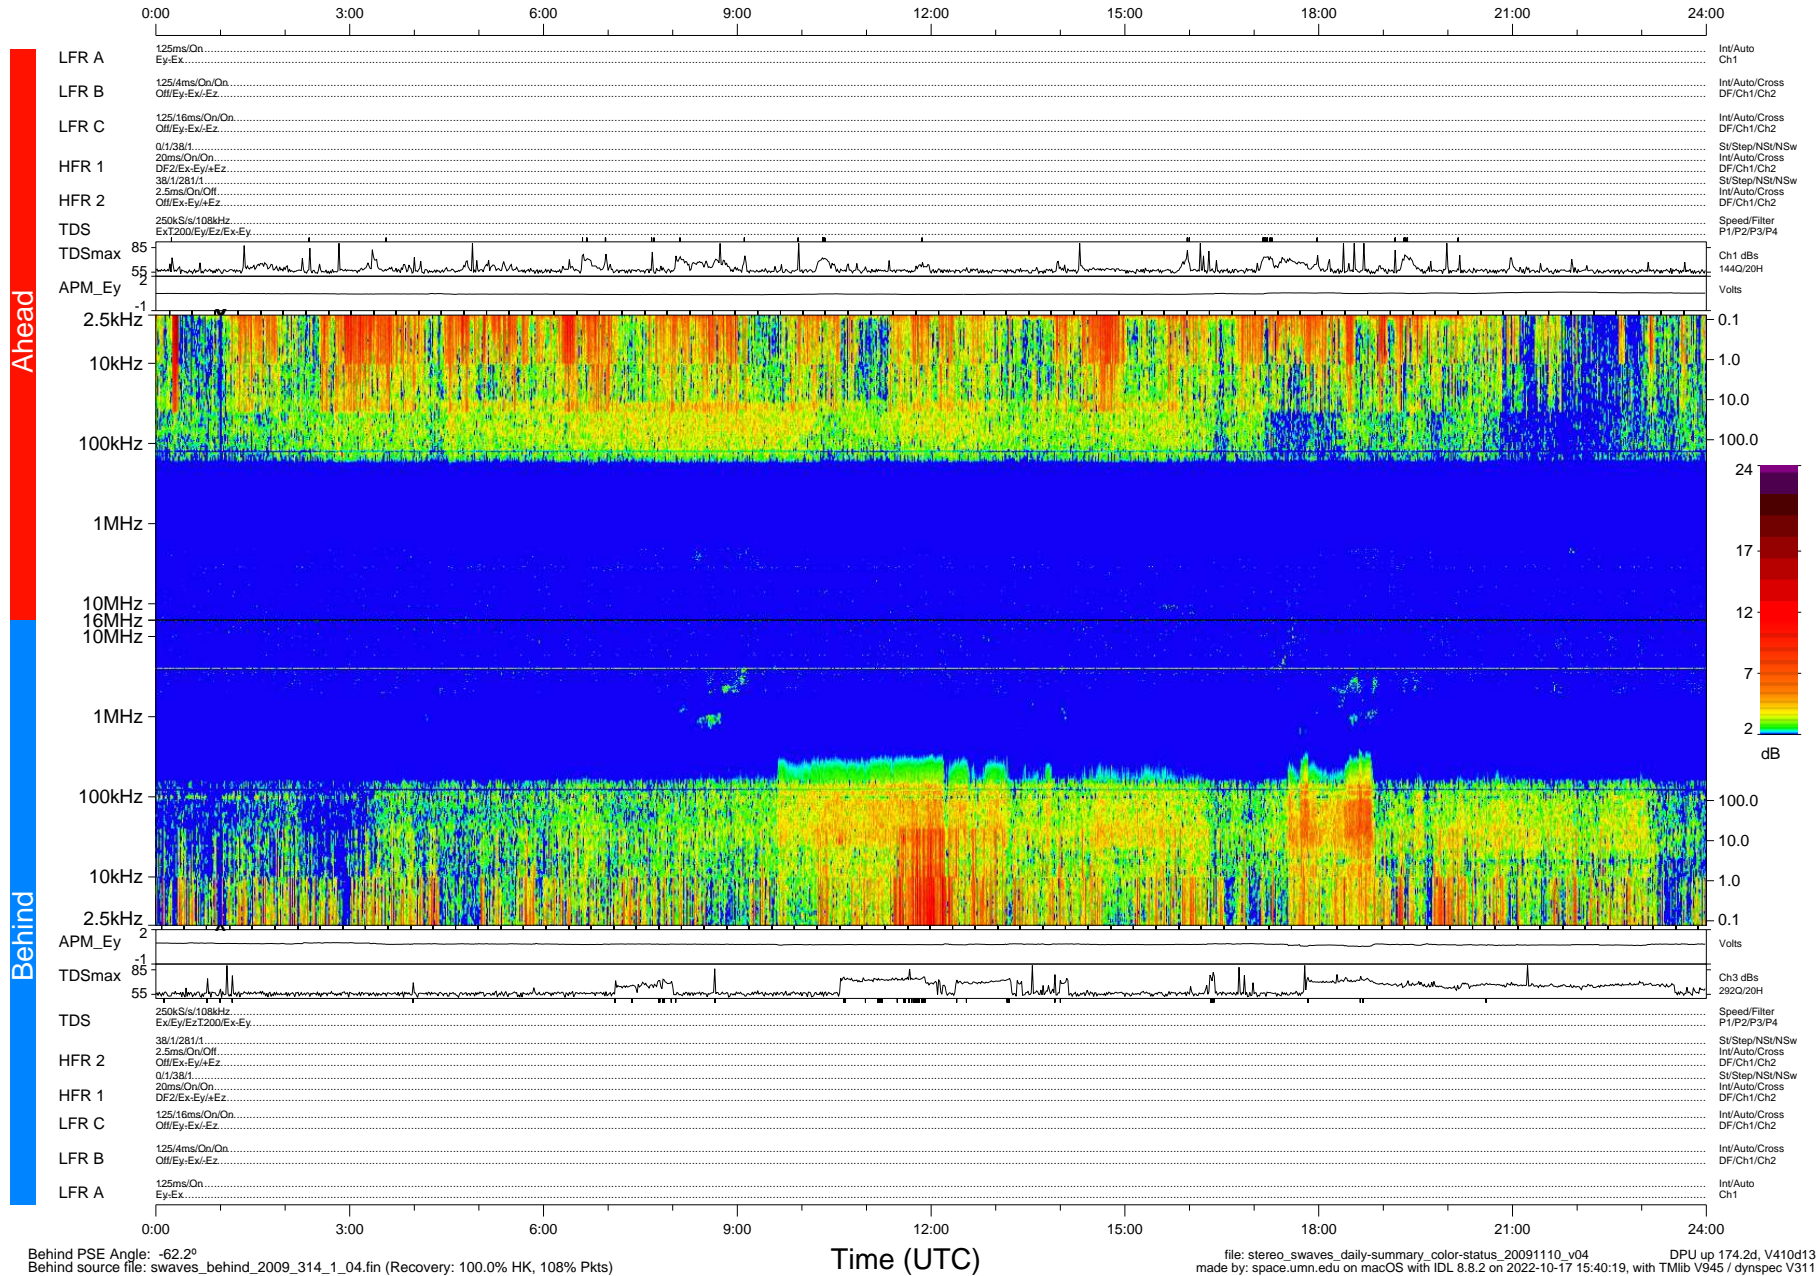

STEREO/WAVES Daily Summary - 10-Nov-2009 (DOY 314)

Ahead source file: swaves_ahead_2009_314_1_04.fin (Recovery: 100.0% HK, 86% Pkts)
Ahead PSE Angle: 63.0°

DPU up 98.4d, V410d12

Behind PSE Angle: -62.2°
Behind source file: swaves_behind_2009_314_1_04.fin (Recovery: 100.0% HK, 108% Pkts)