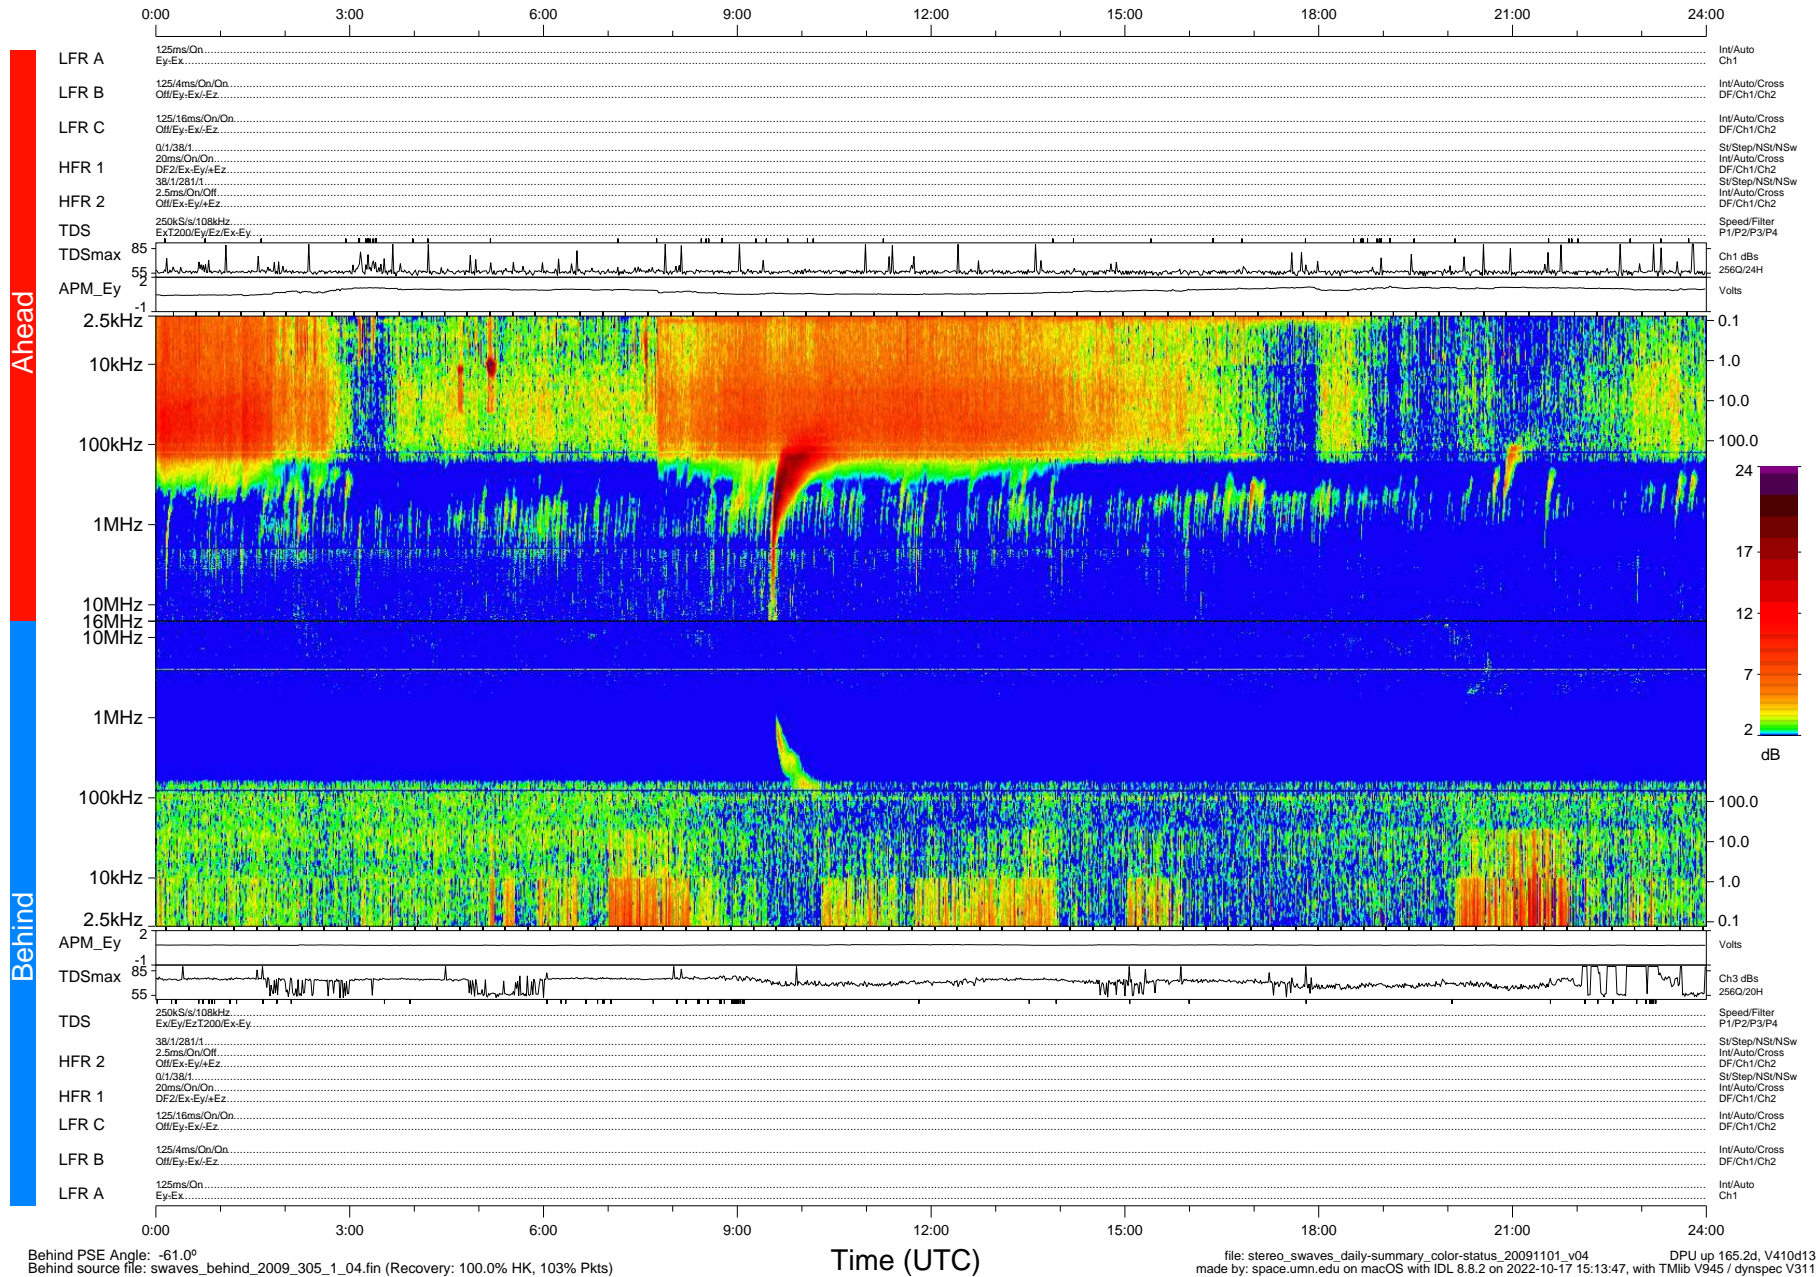

STEREO/WAVES Daily Summary - 01-Nov-2009 (DOY 305)

Ahead source file: swaves_ahead_2009_305_1_04.fin (Recovery: 100.0% HK, 103% Pkts)
Ahead PSE Angle: 62.7°

DPU up 89.4d, V410d12

Behind PSE Angle: -61.0°
Behind source file: swaves_behind_2009_305_1_04.fin (Recovery: 100.0% HK, 103% Pkts)

Time (UTC)