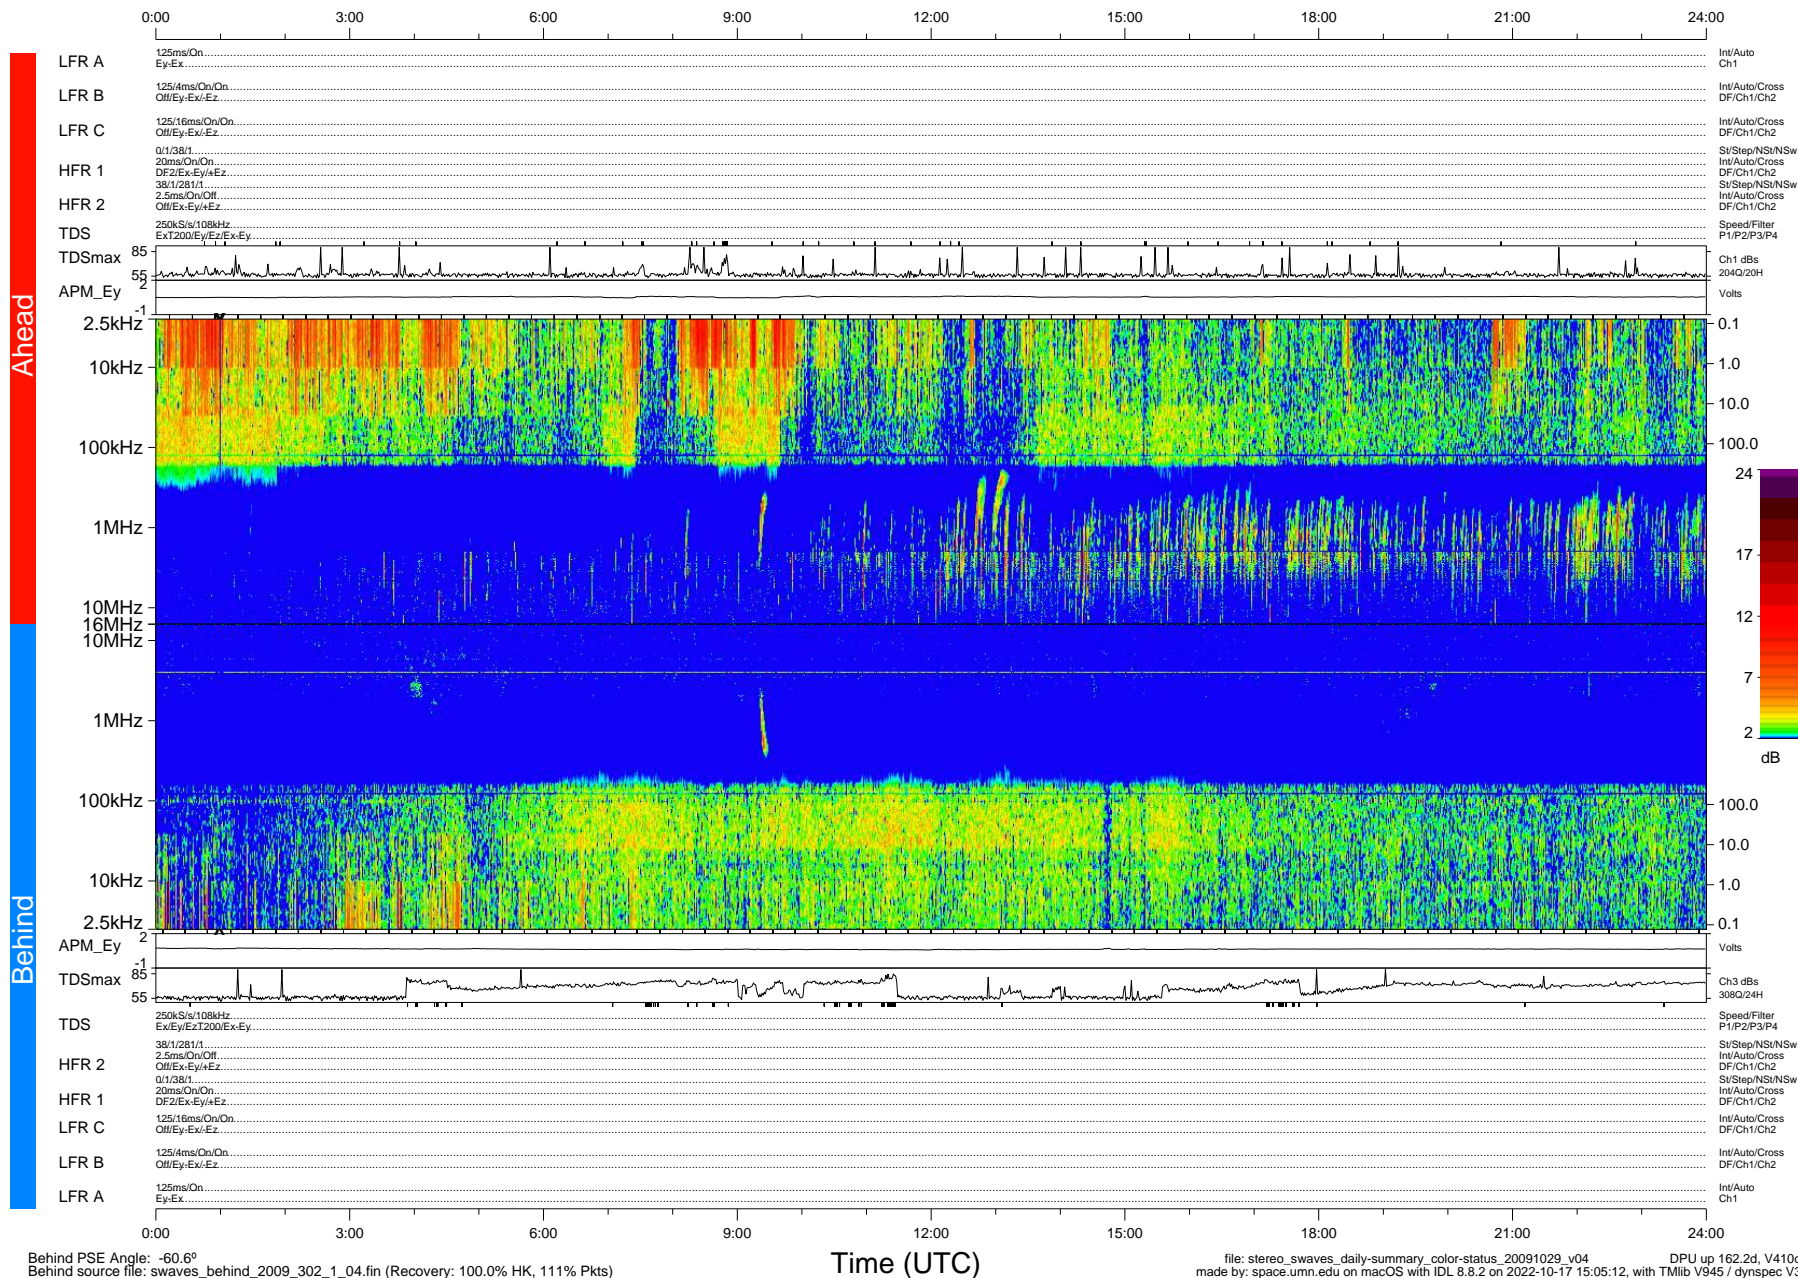

STEREO/WAVES Daily Summary - 29-Oct-2009 (DOY 302)

Ahead source file: swaves_ahead_2009_302_1_04.fin (Recovery: 100.0% HK, 95% Pkts)
Ahead PSE Angle: 62.6°

DPU up 86.4d, V410d12

Behind PSE Angle: -60.6°
Behind source file: swaves_behind_2009_302_1_04.fin (Recovery: 100.0% HK, 111% Pkts)