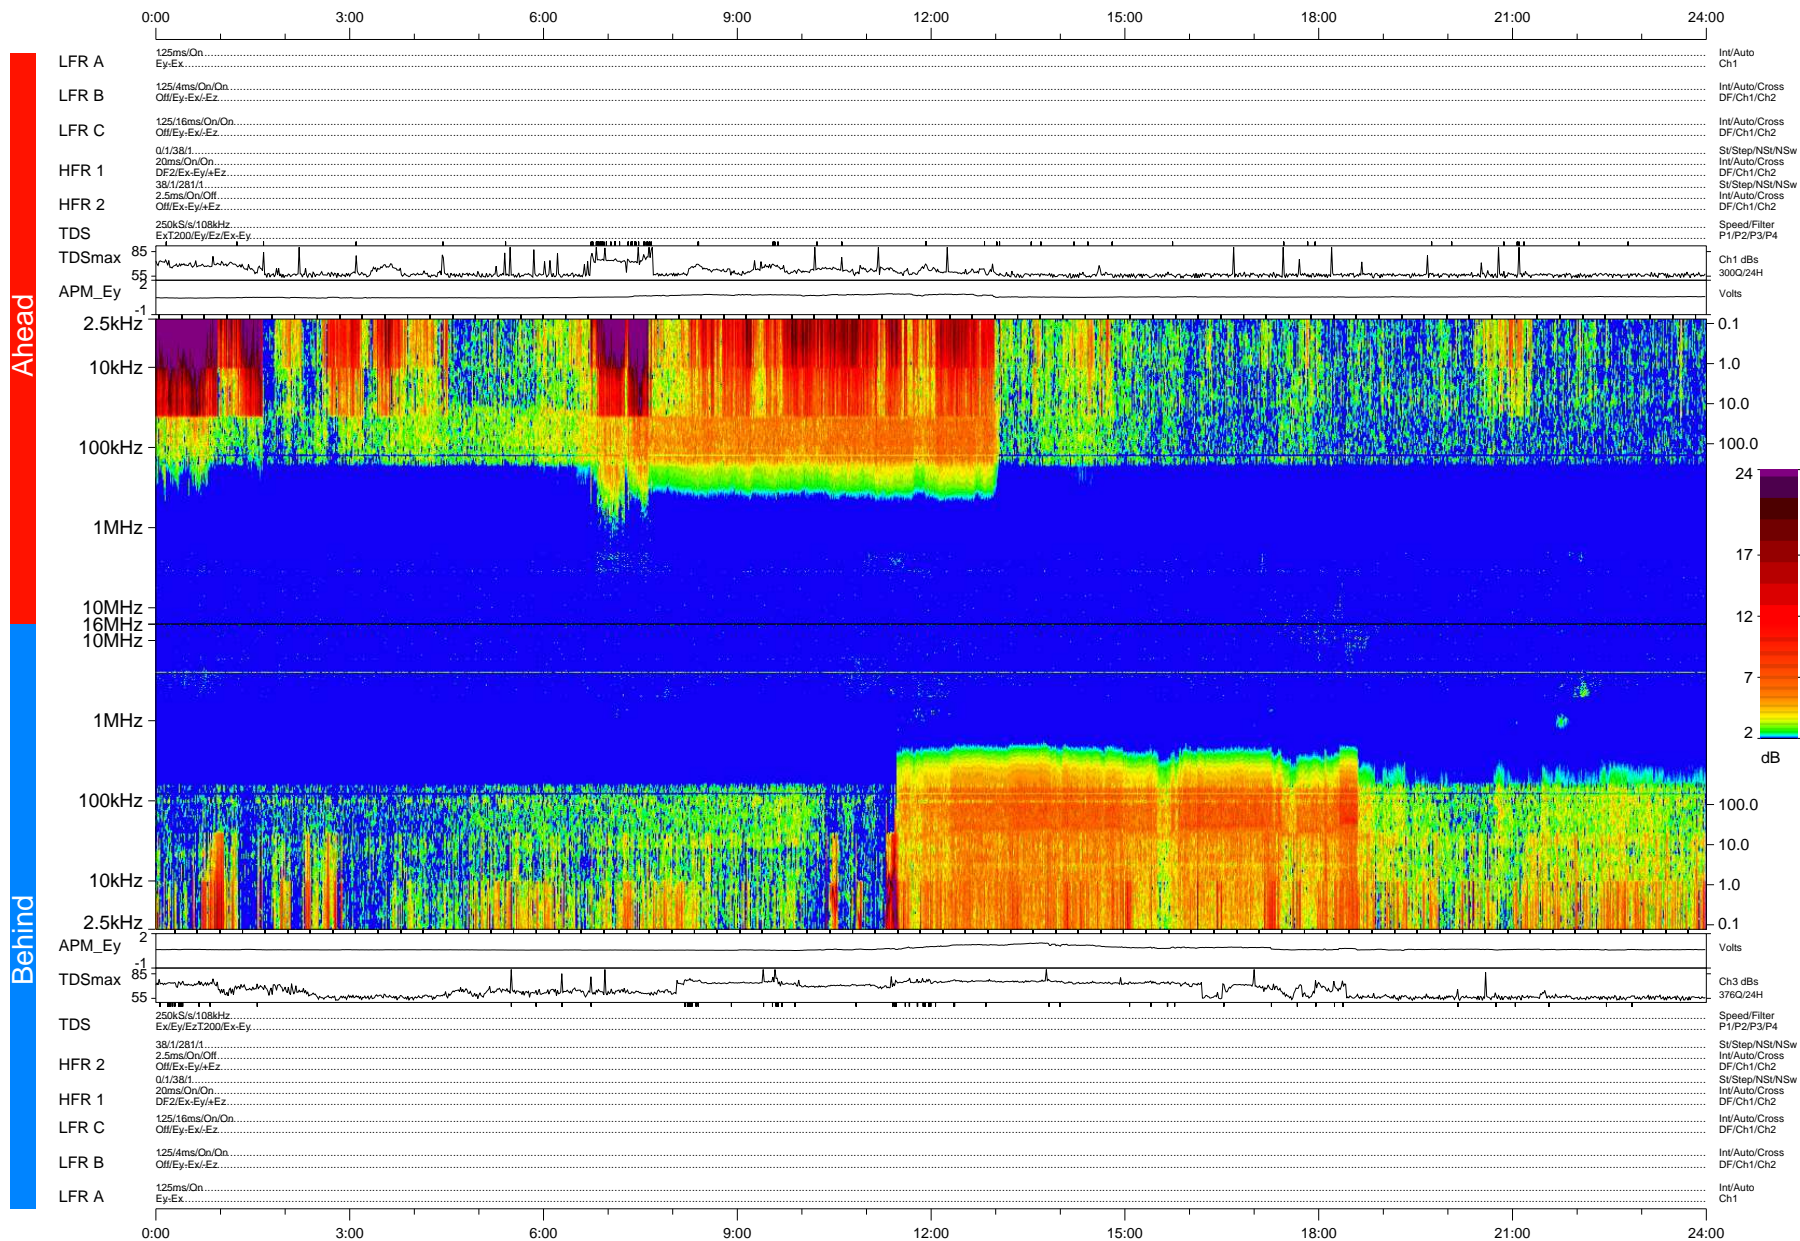

STEREO/WAVES Daily Summary - 26-Oct-2009 (DOY 299)

Ahead source file: swaves_ahead_2009_299_1_04.fin (Recovery: 100.0% HK, 110% Pkts)
 Ahead PSE Angle: 62.5°

DPU up 83.4d, V410d12

Behind PSE Angle: -60.1°
 Behind source file: swaves_behind_2009_299_1_04.fin (Recovery: 100.0% HK, 121% Pkts)

Time (UTC)

file: stereo_swaves_daily-summary_color-status_20091026_v04
 made by: space.umn.edu on macOS with IDL 8.8.2 on 2022-10-17 14:56:38, with TMLib V945 / dynspec V311

DPU up 159.2d, V410d13