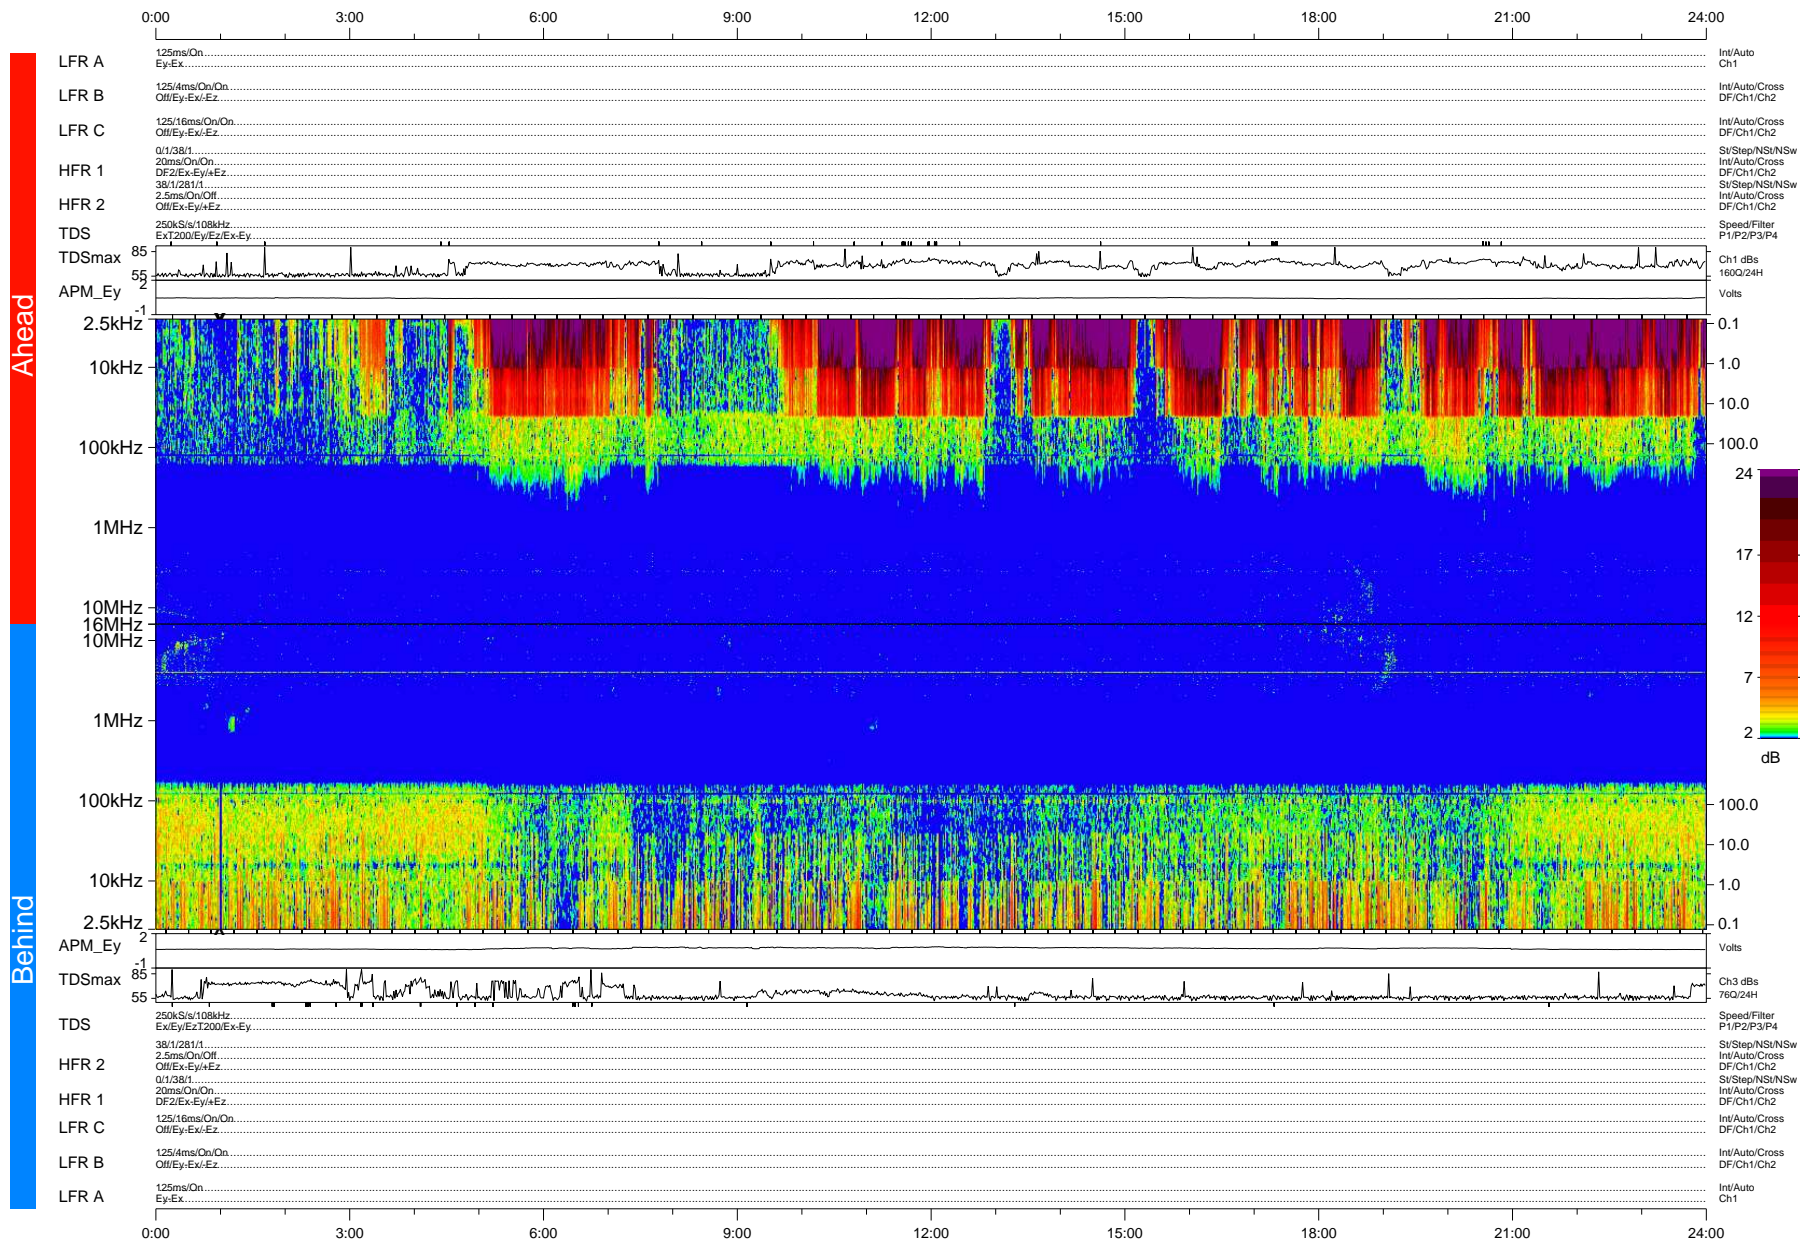

STEREO/WAVES Daily Summary - 25-Oct-2009 (DOY 298)

Ahead source file: swaves_ahead_2009_298_1_04.fin (Recovery: 100.0% HK, 89% Pkts)
Ahead PSE Angle: 62.5°

DPU up 82.4d, V410d12

Behind PSE Angle: -60.0°
Behind source file: swaves_behind_2009_298_1_04.fin (Recovery: 100.0% HK, 77% Pkts)

Time (UTC)