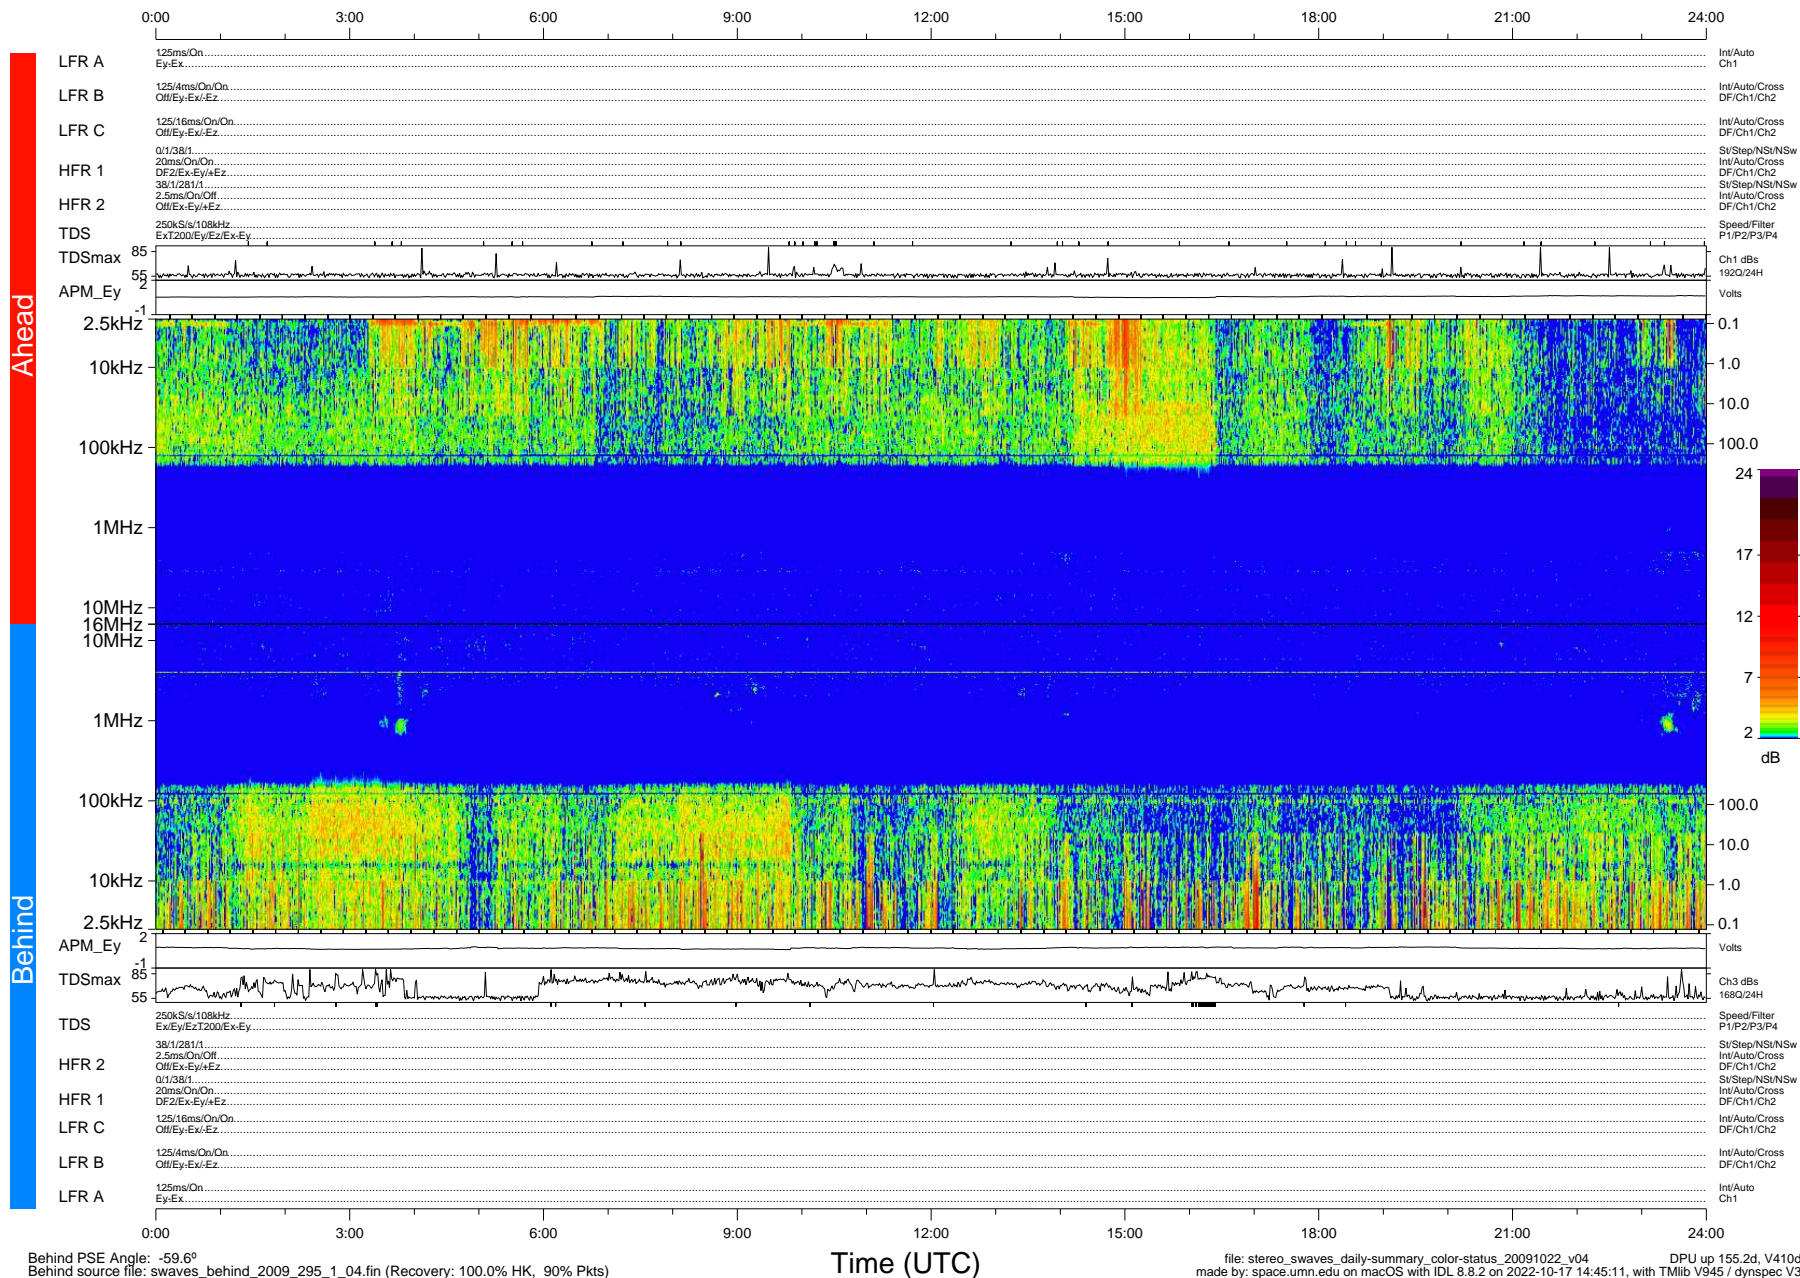

STEREO/WAVES Daily Summary - 22-Oct-2009 (DOY 295)

Ahead source file: swaves_ahead_2009_295_1_04.fin (Recovery: 100.0% HK, 94% Pkts)
Ahead PSE Angle: 62.4°

DPU up 79.4d, V410d12

Behind PSE Angle: -59.6°
Behind source file: swaves_behind_2009_295_1_04.fin (Recovery: 100.0% HK, 90% Pkts)

Time (UTC)