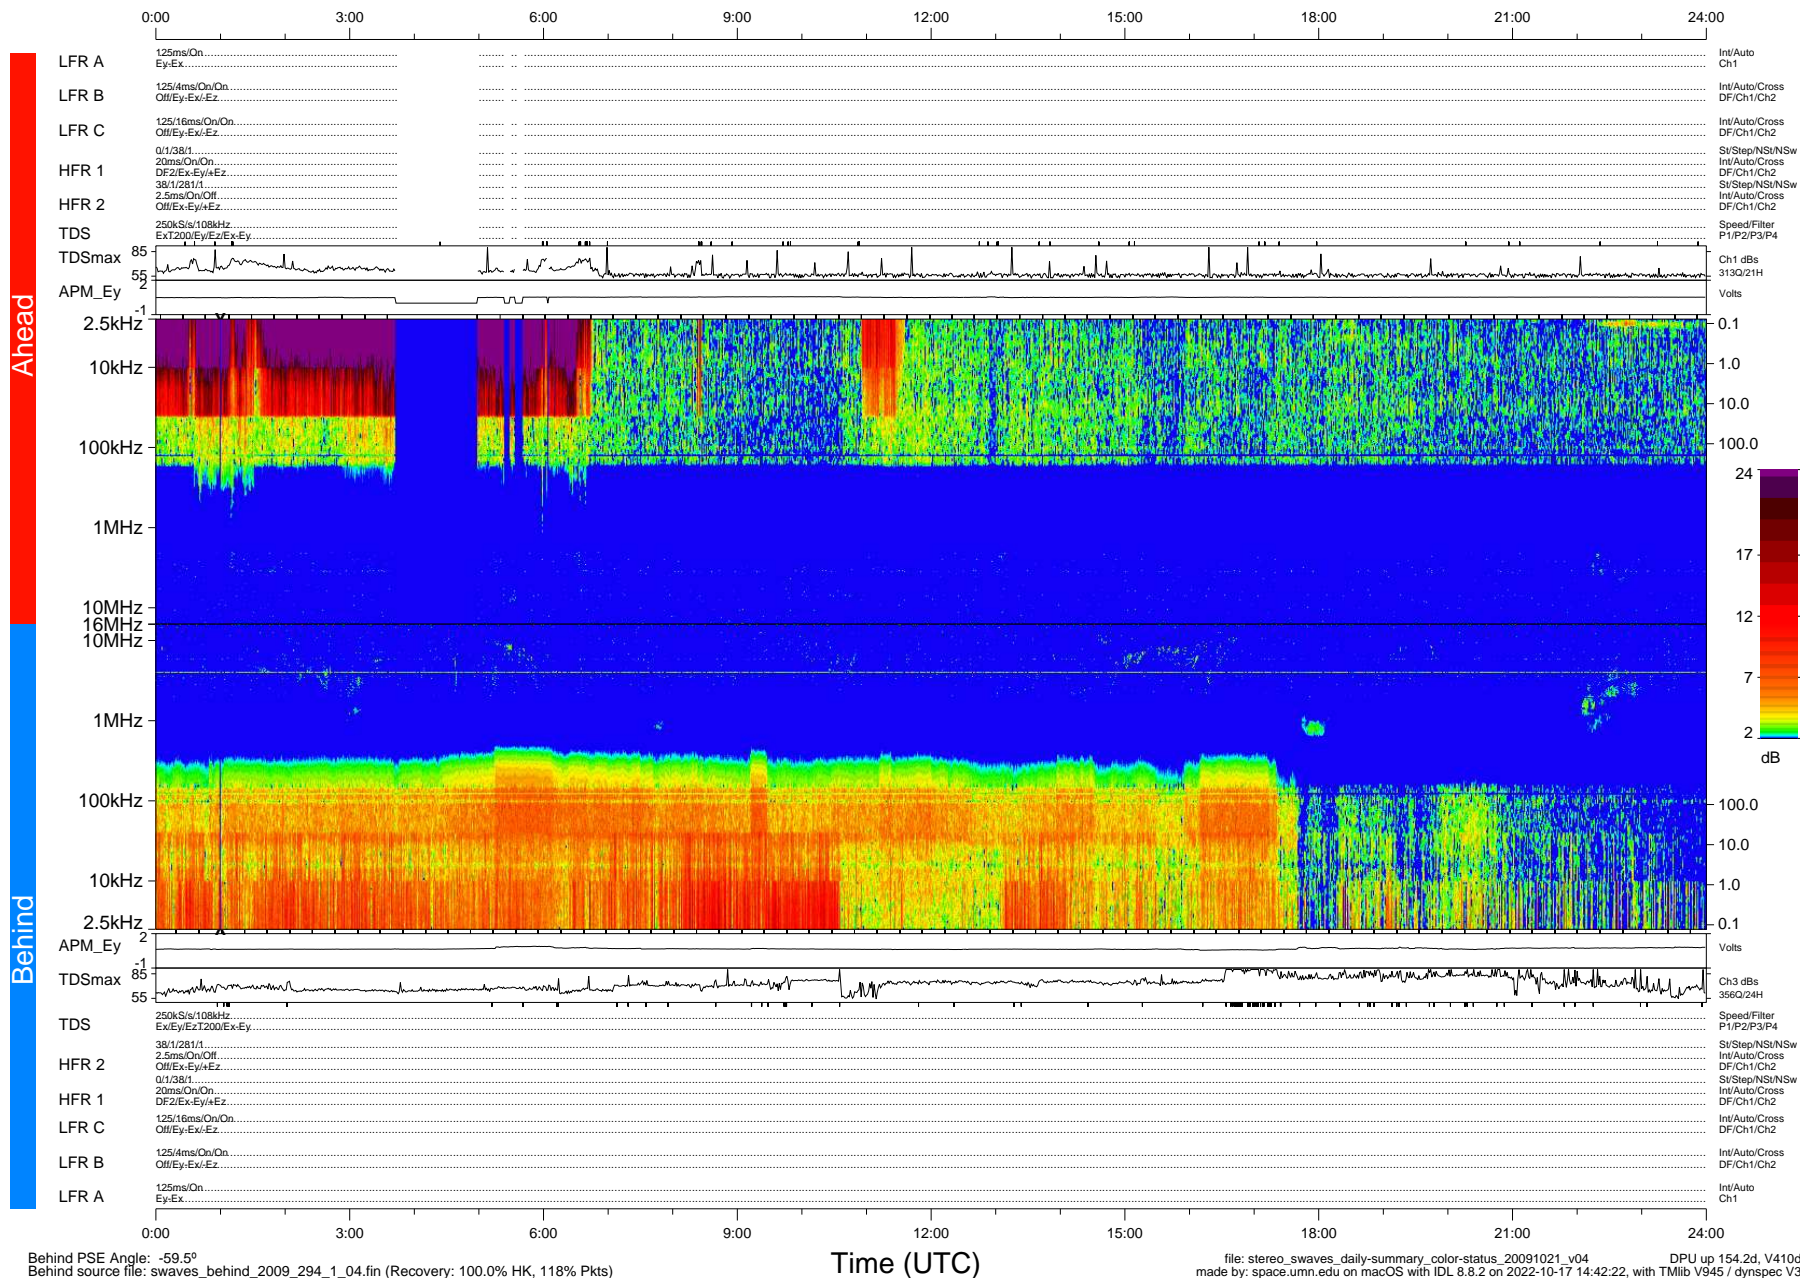

STEREO/WAVES Daily Summary - 21-Oct-2009 (DOY 294)

Ahead source file: swaves_ahead_2009_294_1_04.fin (Recovery: 93.8% HK, 108% Pkts)
Ahead PSE Angle: 62.3°

DPU up 78.4d, V410d12

Behind PSE Angle: -59.5°
Behind source file: swaves_behind_2009_294_1_04.fin (Recovery: 100.0% HK, 118% Pkts)