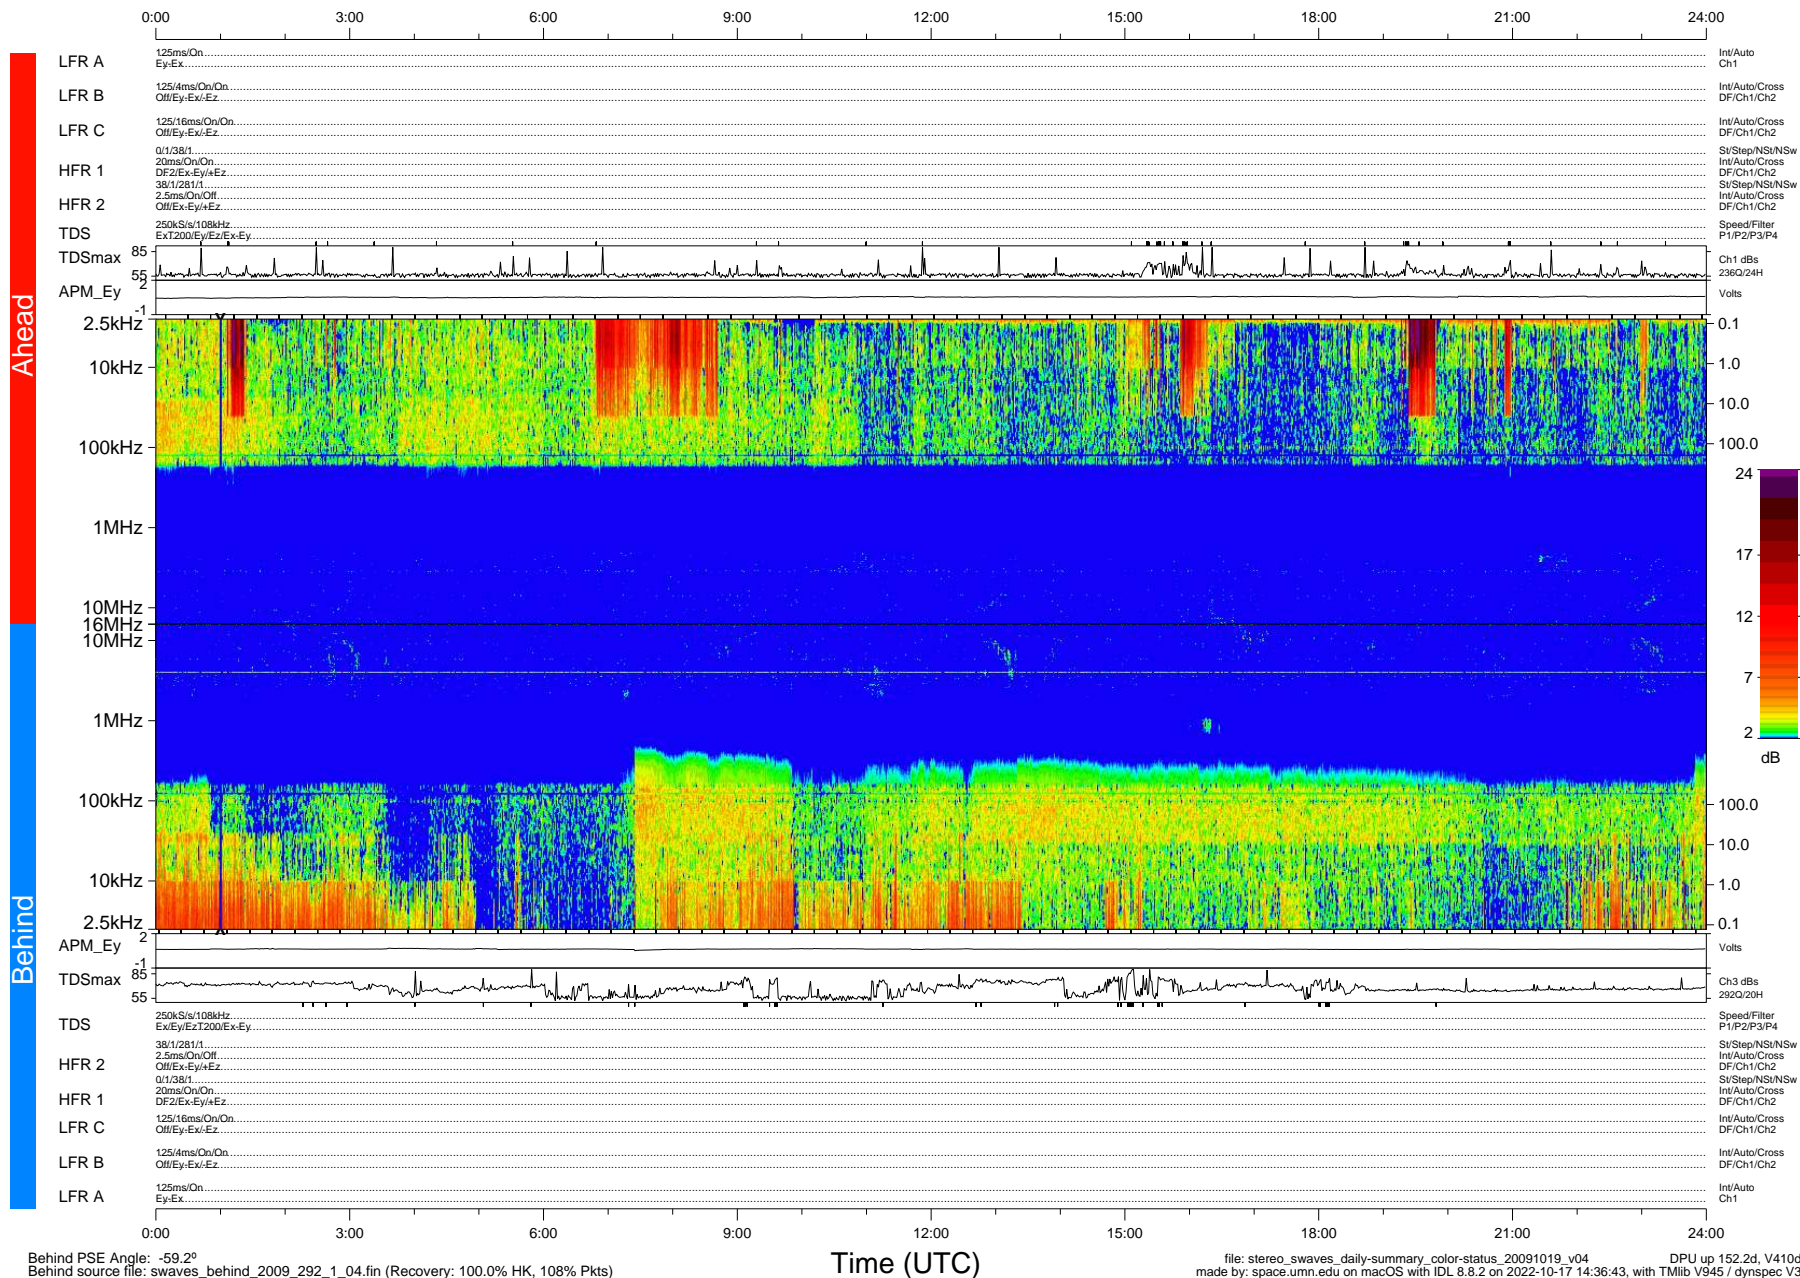

STEREO/WAVES Daily Summary - 19-Oct-2009 (DOY 292)

Ahead source file: swaves_ahead_2009_292_1_04.fin (Recovery: 100.0% HK, 100% Pkts)
Ahead PSE Angle: 62.3°

DPU up 76.4d, V410d12

Behind PSE Angle: -59.2°
Behind source file: swaves_behind_2009_292_1_04.fin (Recovery: 100.0% HK, 108% Pkts)