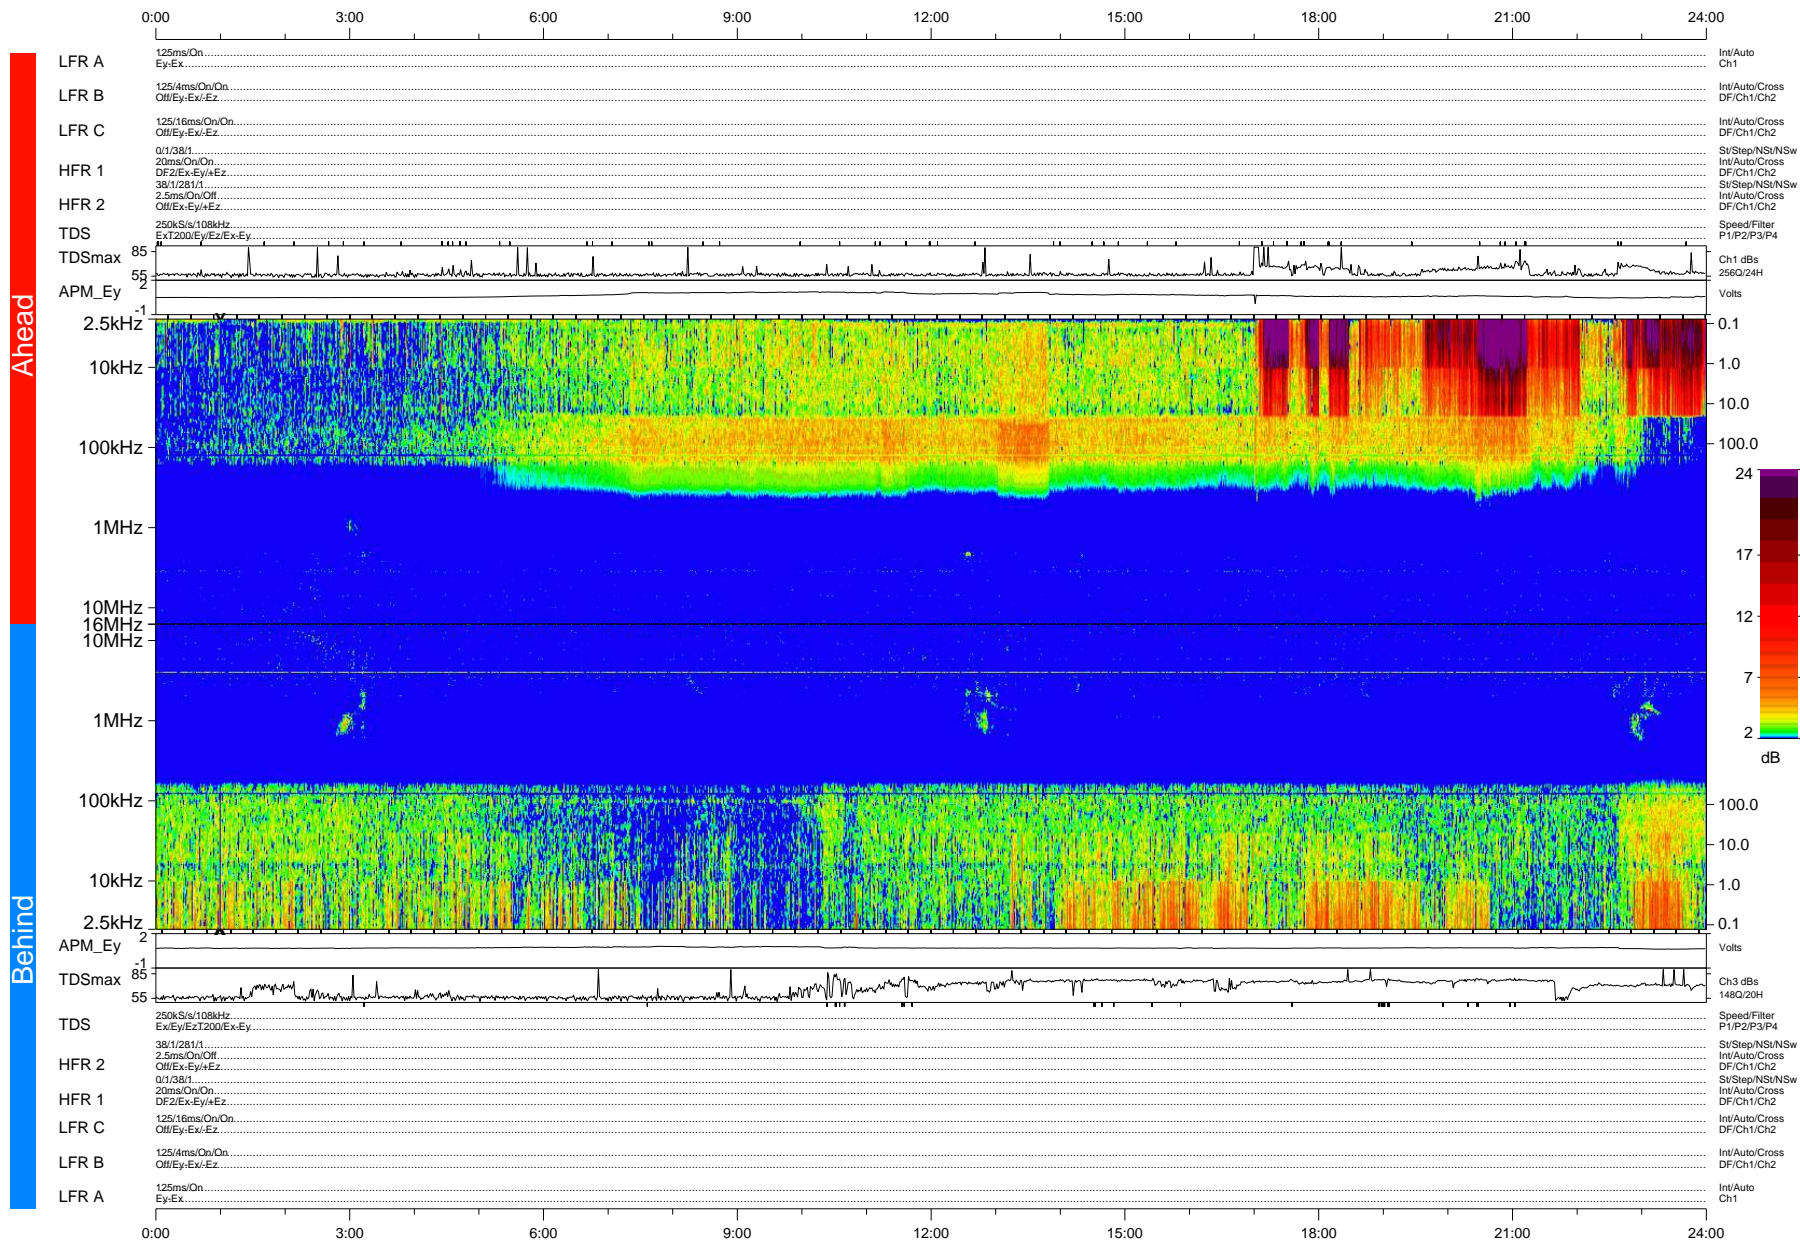

STEREO/WAVES Daily Summary - 15-Oct-2009 (DOY 288)

Ahead source file: swaves_ahead_2009_288_1_04.fin (Recovery: 100.0% HK, 103% Pkts)
Ahead PSE Angle: 62.0°

DPU up 72.4d, V410d12

Behind PSE Angle: -58.7°
Behind source file: swaves_behind_2009_288_1_04.fin (Recovery: 100.0% HK, 87% Pkts)

Time (UTC)