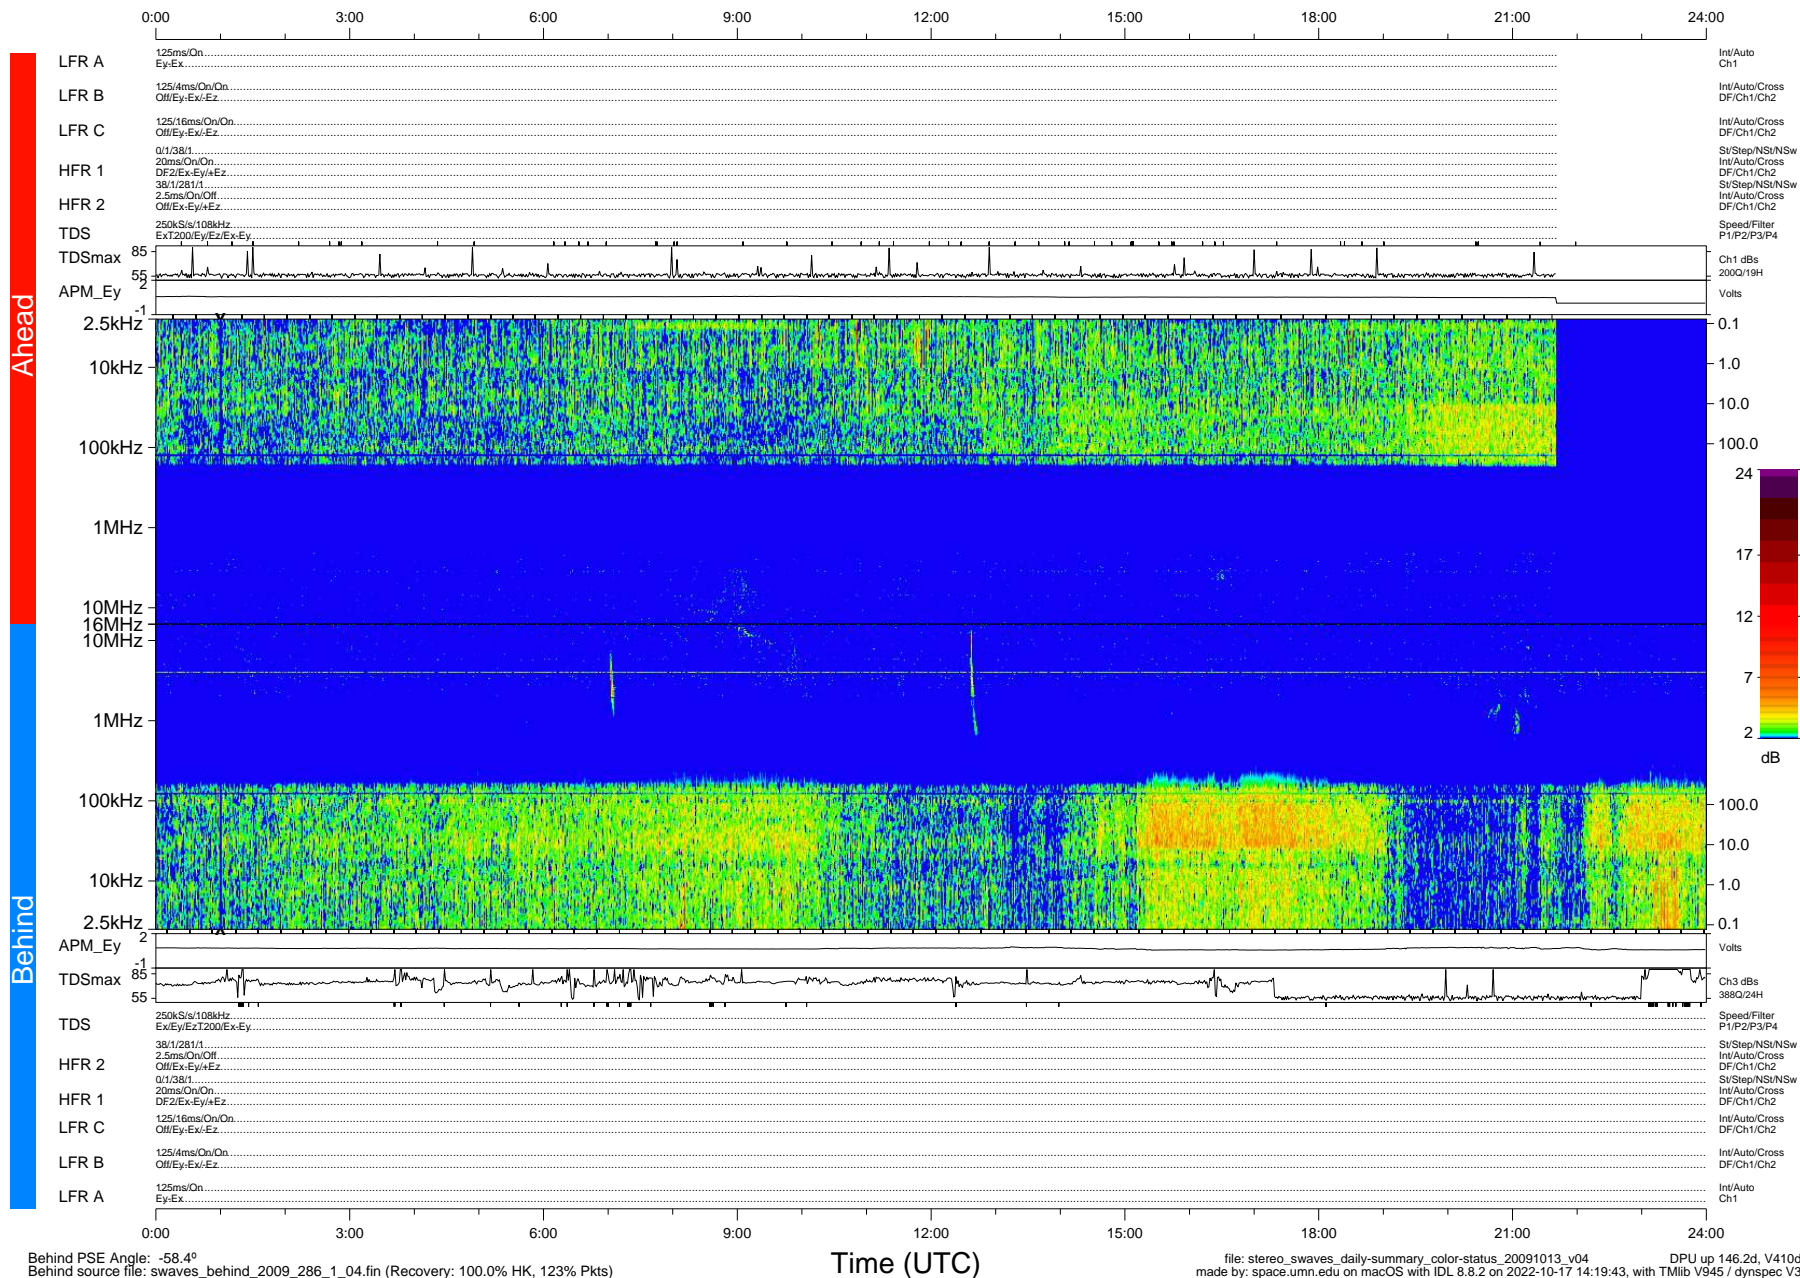

STEREO/WAVES Daily Summary - 13-Oct-2009 (DOY 286)

Ahead source file: swaves_ahead_2009_286_1_04.fin (Recovery: 90.3% HK, 88% Pkts)
Ahead PSE Angle: 61.9°

DPU up 70.3d, V410d12

Behind PSE Angle: -58.4°
Behind source file: swaves_behind_2009_286_1_04.fin (Recovery: 100.0% HK, 123% Pkts)

Time (UTC)