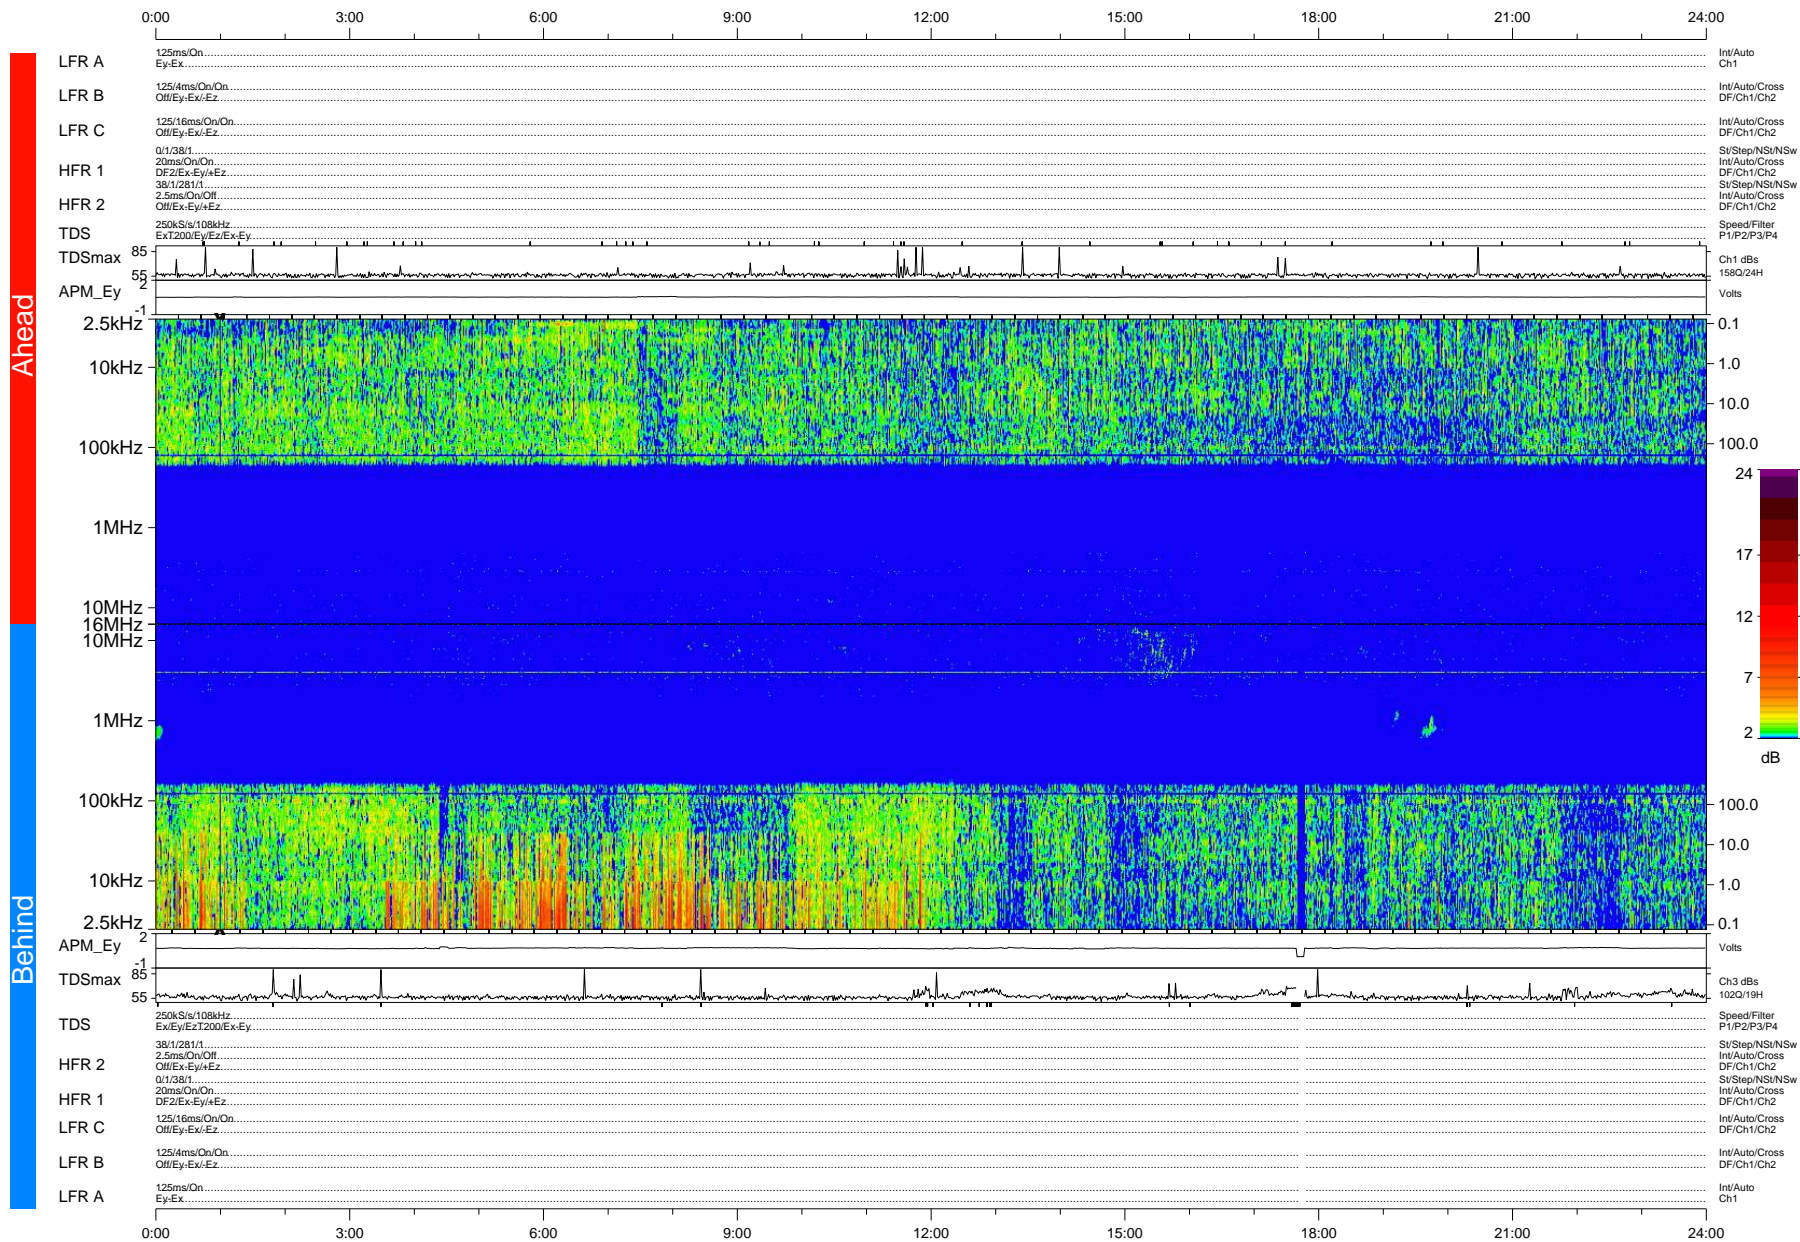

STEREO/WAVES Daily Summary - 11-Oct-2009 (DOY 284)

Ahead source file: swaves_ahead_2009_284_1_04.fin (Recovery: 100.0% HK, 89% PKts)
Ahead PSE Angle: 61.9°

DPU up 68.4d, V410d12

Behind PSE Angle: -58.1°
Behind source file: swaves_behind_2009_284_1_04.fin (Recovery: 99.5% HK, 80% PKts)

Time (UTC)