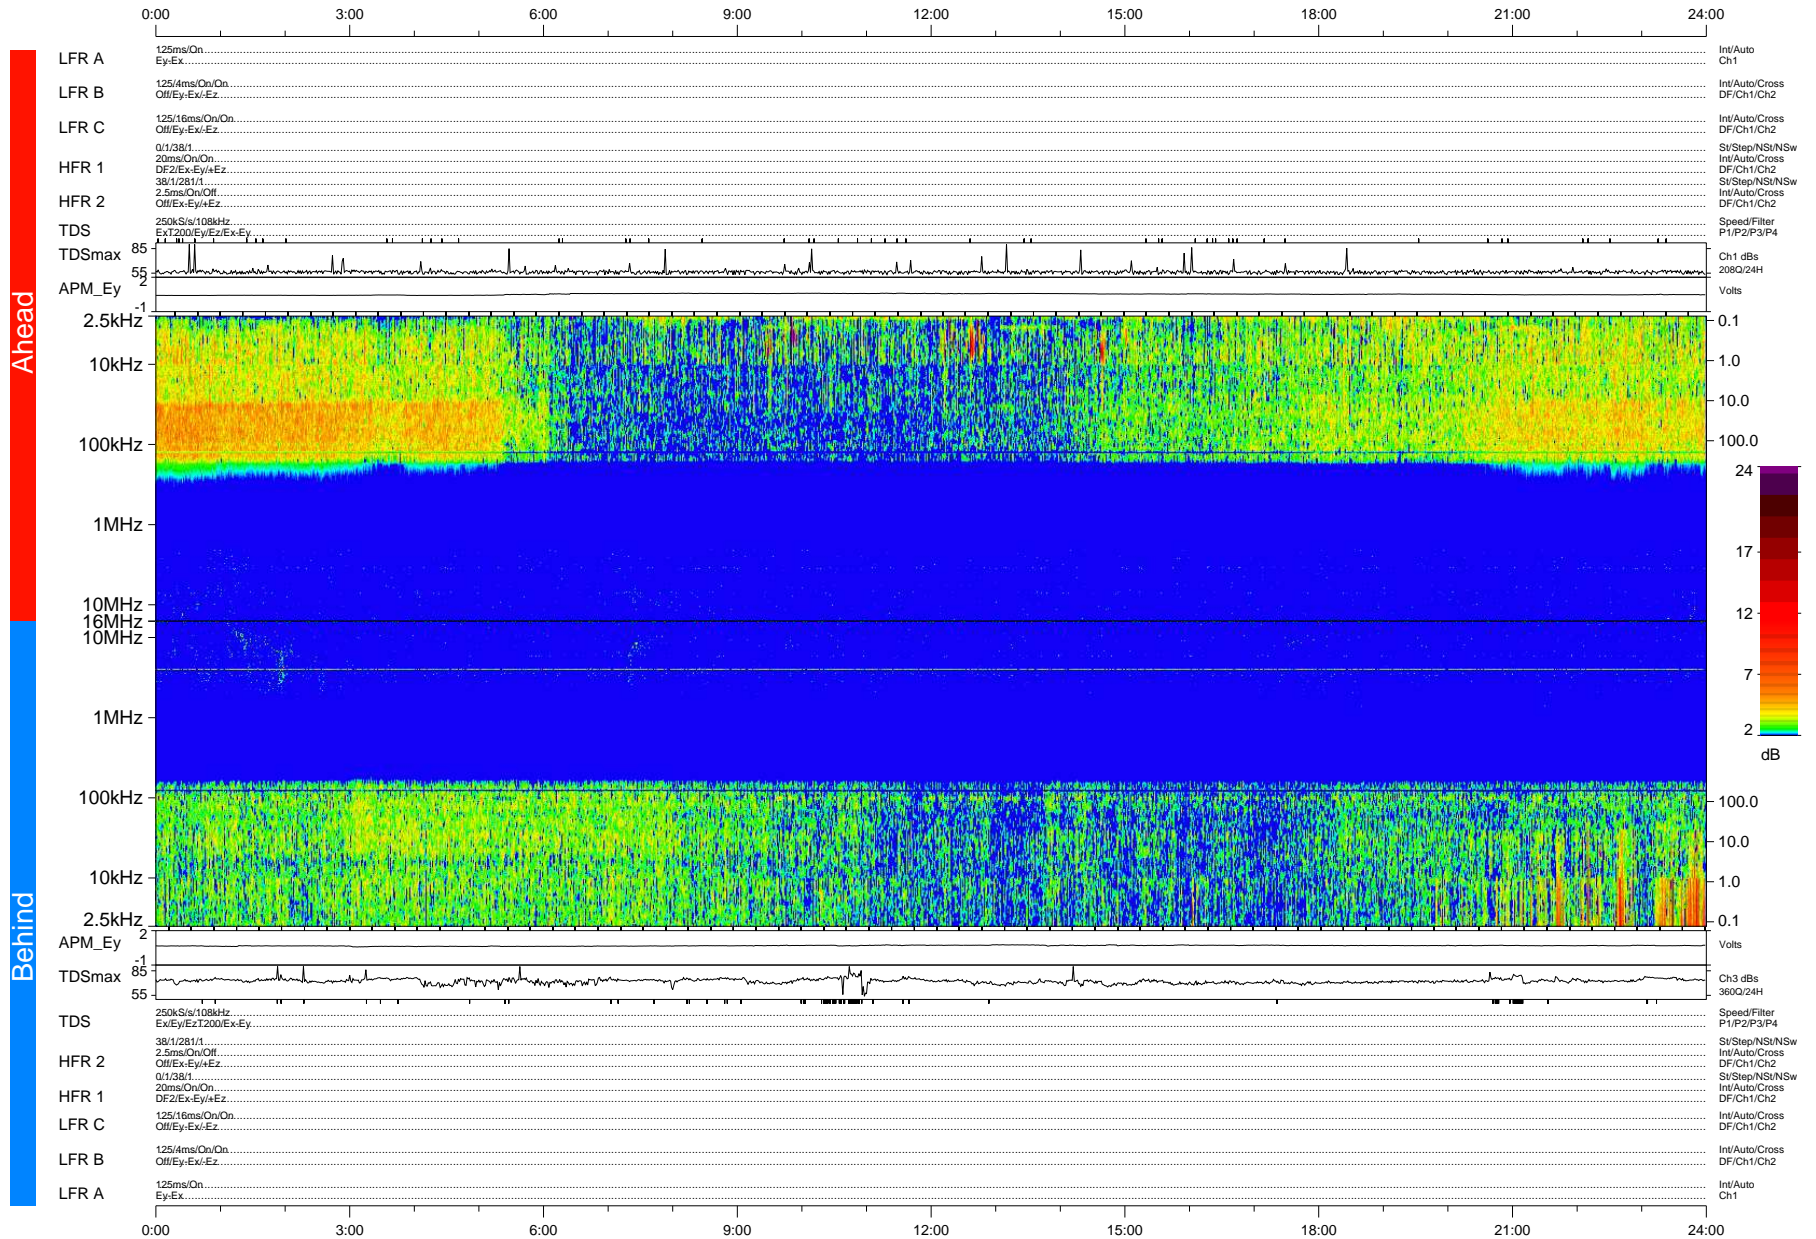

STEREO/WAVES Daily Summary - 08-Oct-2009 (DOY 281)

Ahead source file: swaves_ahead_2009_281_1_04.fin (Recovery: 100.0% HK, 96% Pkts)
Ahead PSE Angle: 61.8°

DPU up 65.4d, V410d12

Behind PSE Angle: -57.7°
Behind source file: swaves_behind_2009_281_1_04.fin (Recovery: 100.0% HK, 119% Pkts)

Time (UTC)