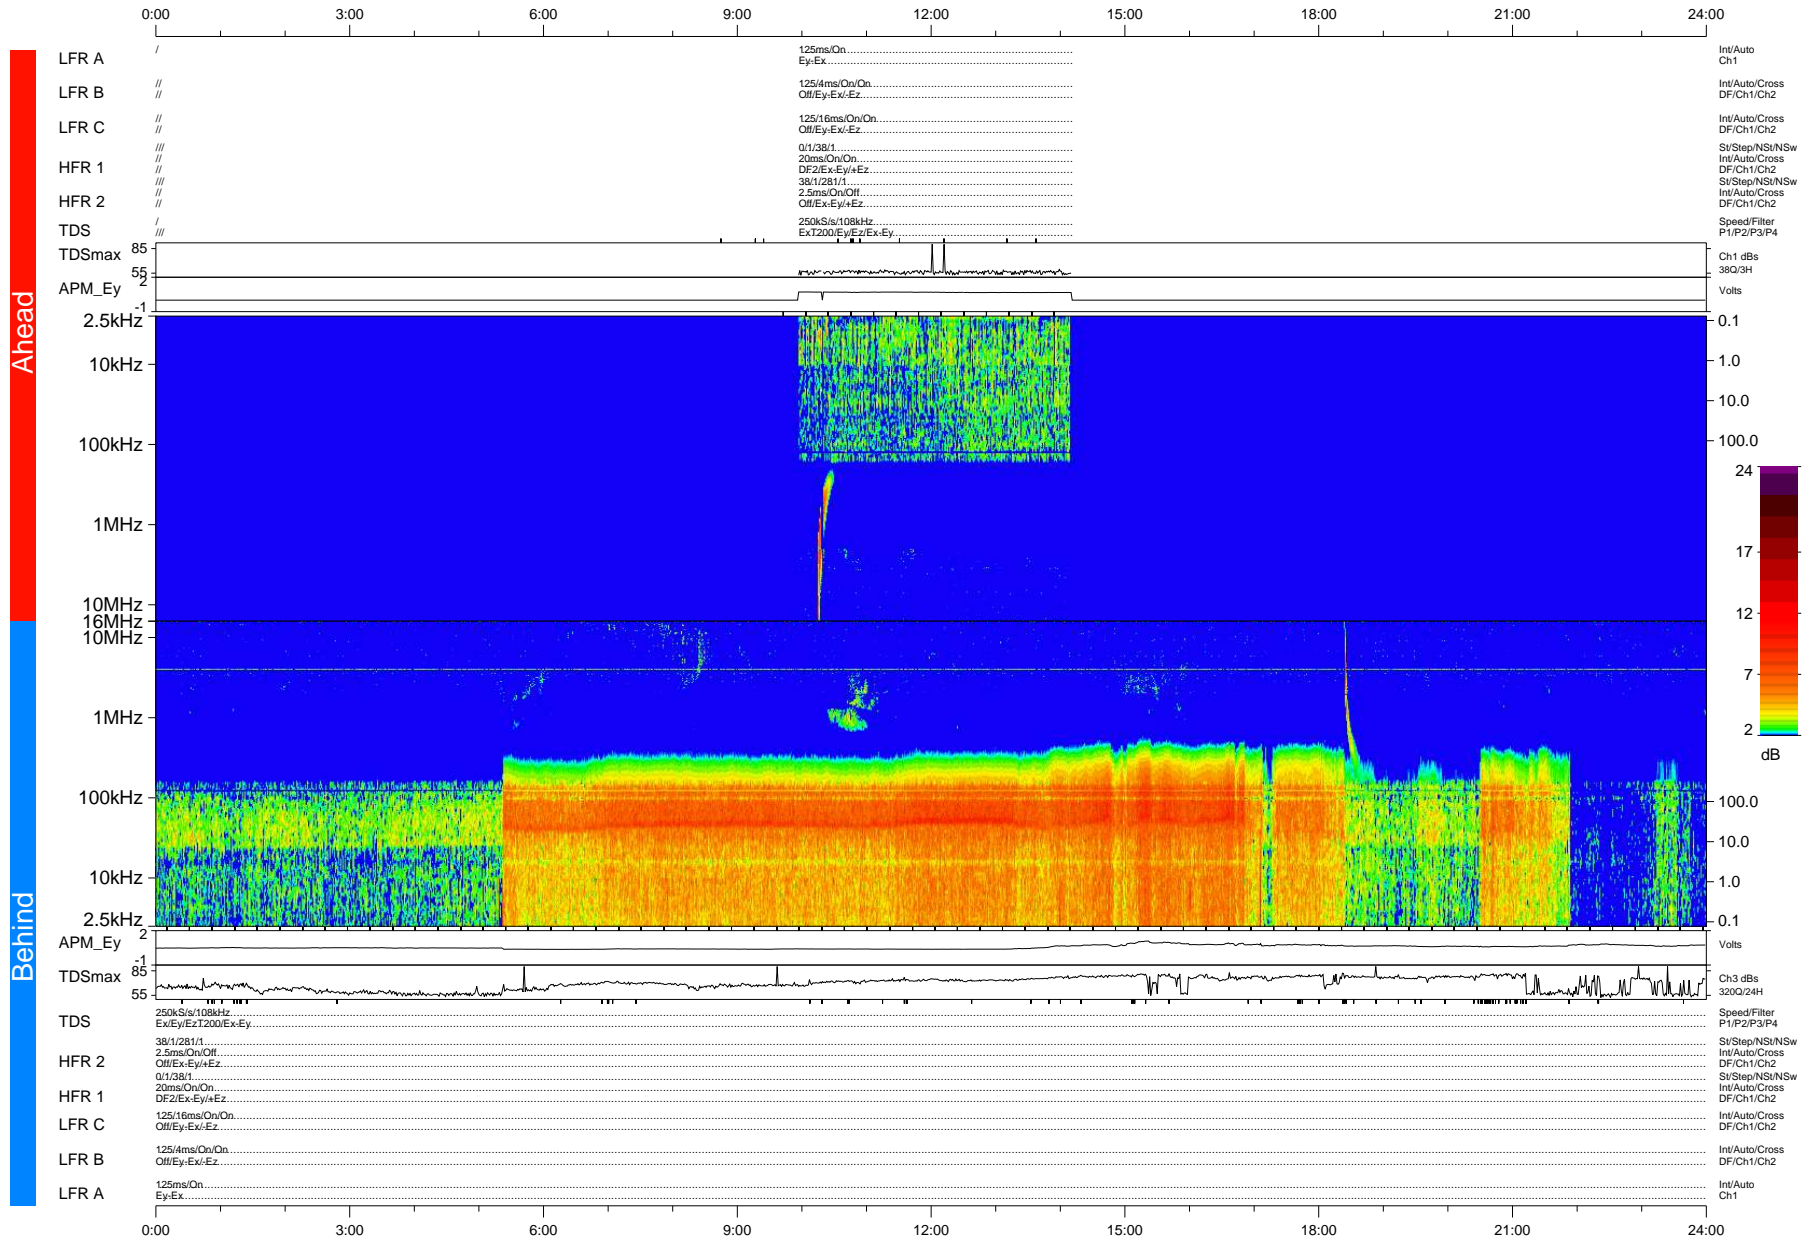

STEREO/WAVES Daily Summary - 06-Oct-2009 (DOY 279)

Ahead source file: swaves_ahead_2009_279_1_04.fin (Recovery: 17.6% HK, 18% Pkts)
 Ahead PSE Angle: 61.6°

DPU up 63.0d, V410d12

Behind PSE Angle: -57.5°
 Behind source file: swaves_behind_2009_279_1_04.fin (Recovery: 100.0% HK, 113% Pkts)

file: stereo_swaves_daily-summary_color-status_20091006_v04
 made by: space.umn.edu on macOS with IDL 8.8.2 on 2022-10-17 14:00:41, with TMLib V945 / dynspec V311

DPU up 139.2d, V410d13