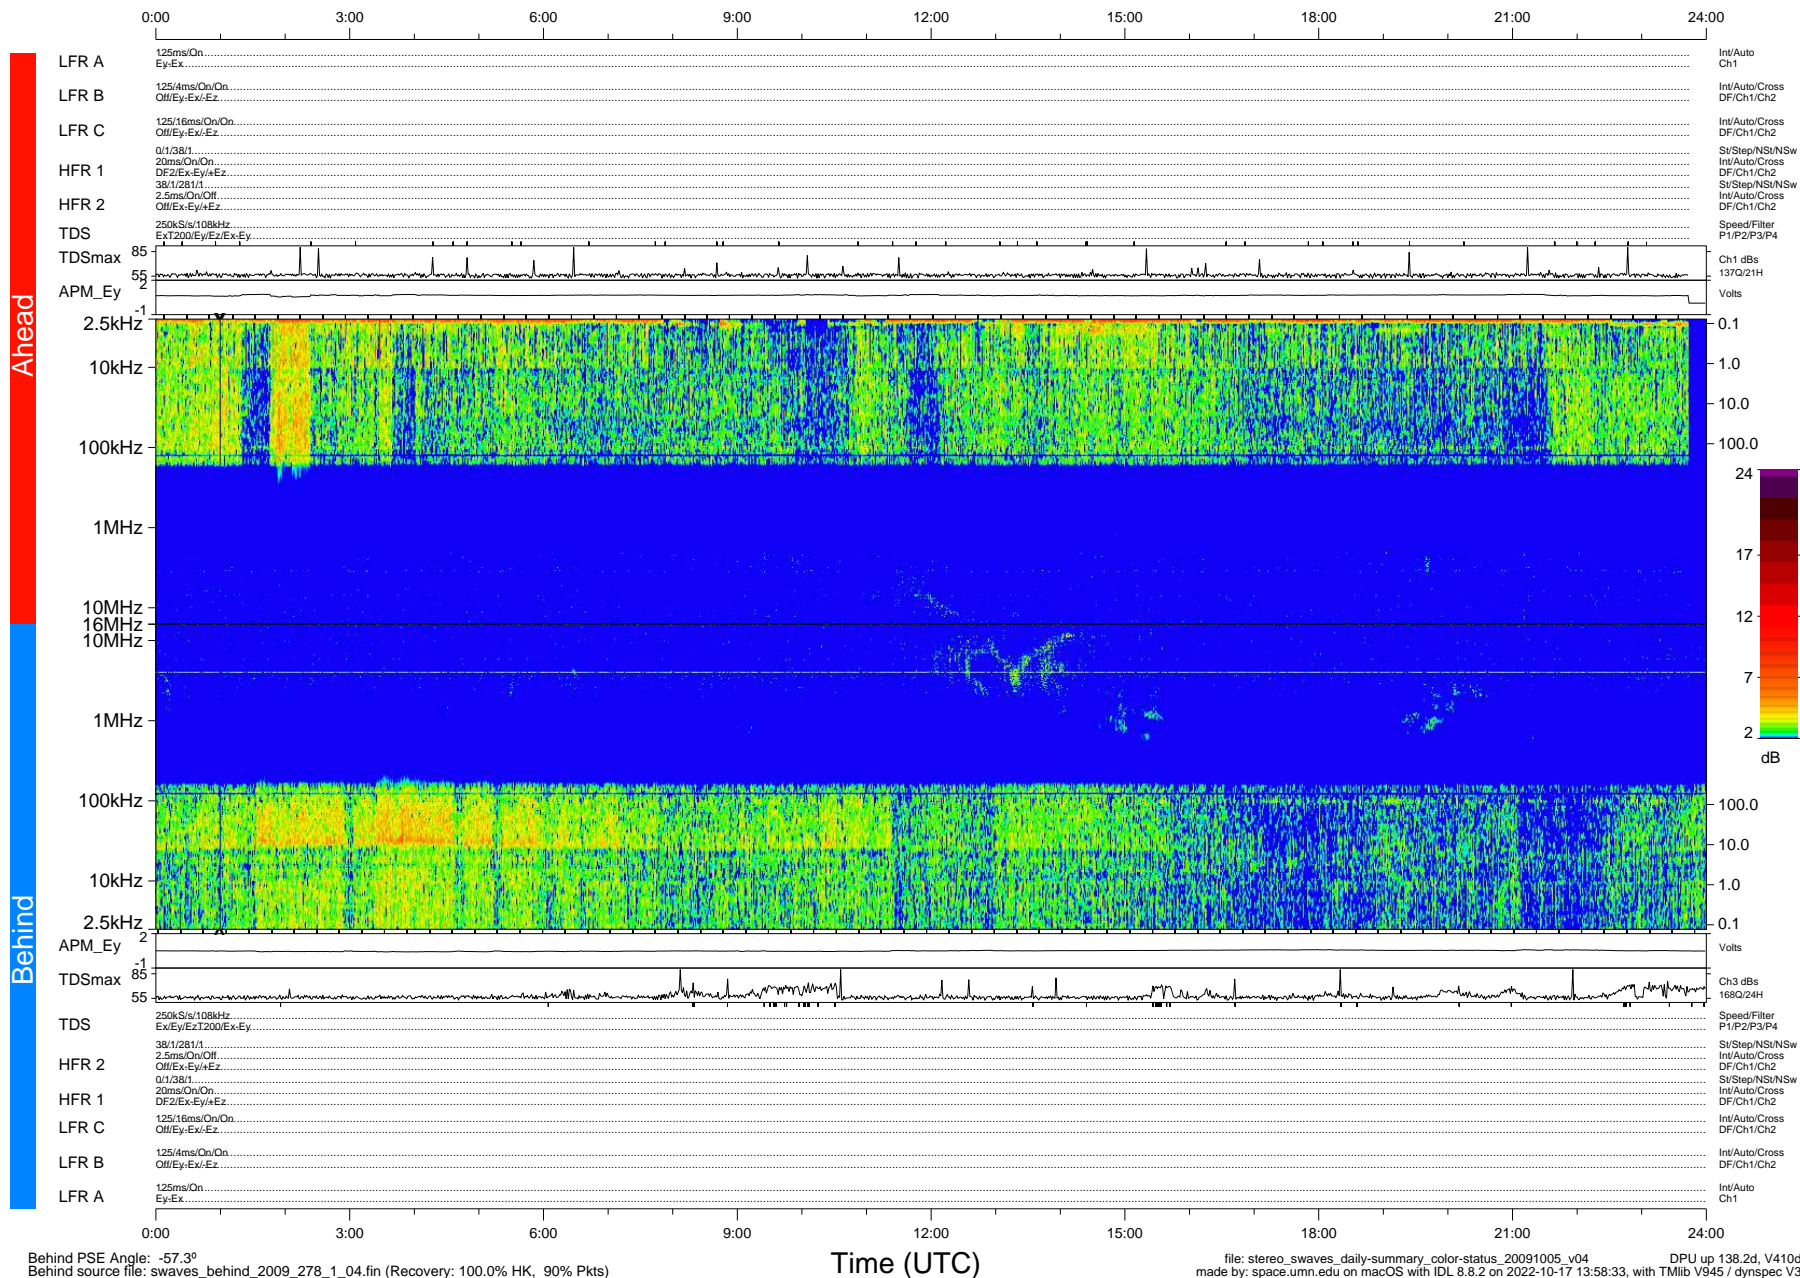

STEREO/WAVES Daily Summary - 05-Oct-2009 (DOY 278)

Ahead source file: swaves_ahead_2009_278_1_04.fin (Recovery: 98.9% HK, 85% Pkts)
Ahead PSE Angle: 61.5°

DPU up 62.4d, V410d12

Behind PSE Angle: -57.3°
Behind source file: swaves_behind_2009_278_1_04.fin (Recovery: 100.0% HK, 90% Pkts)