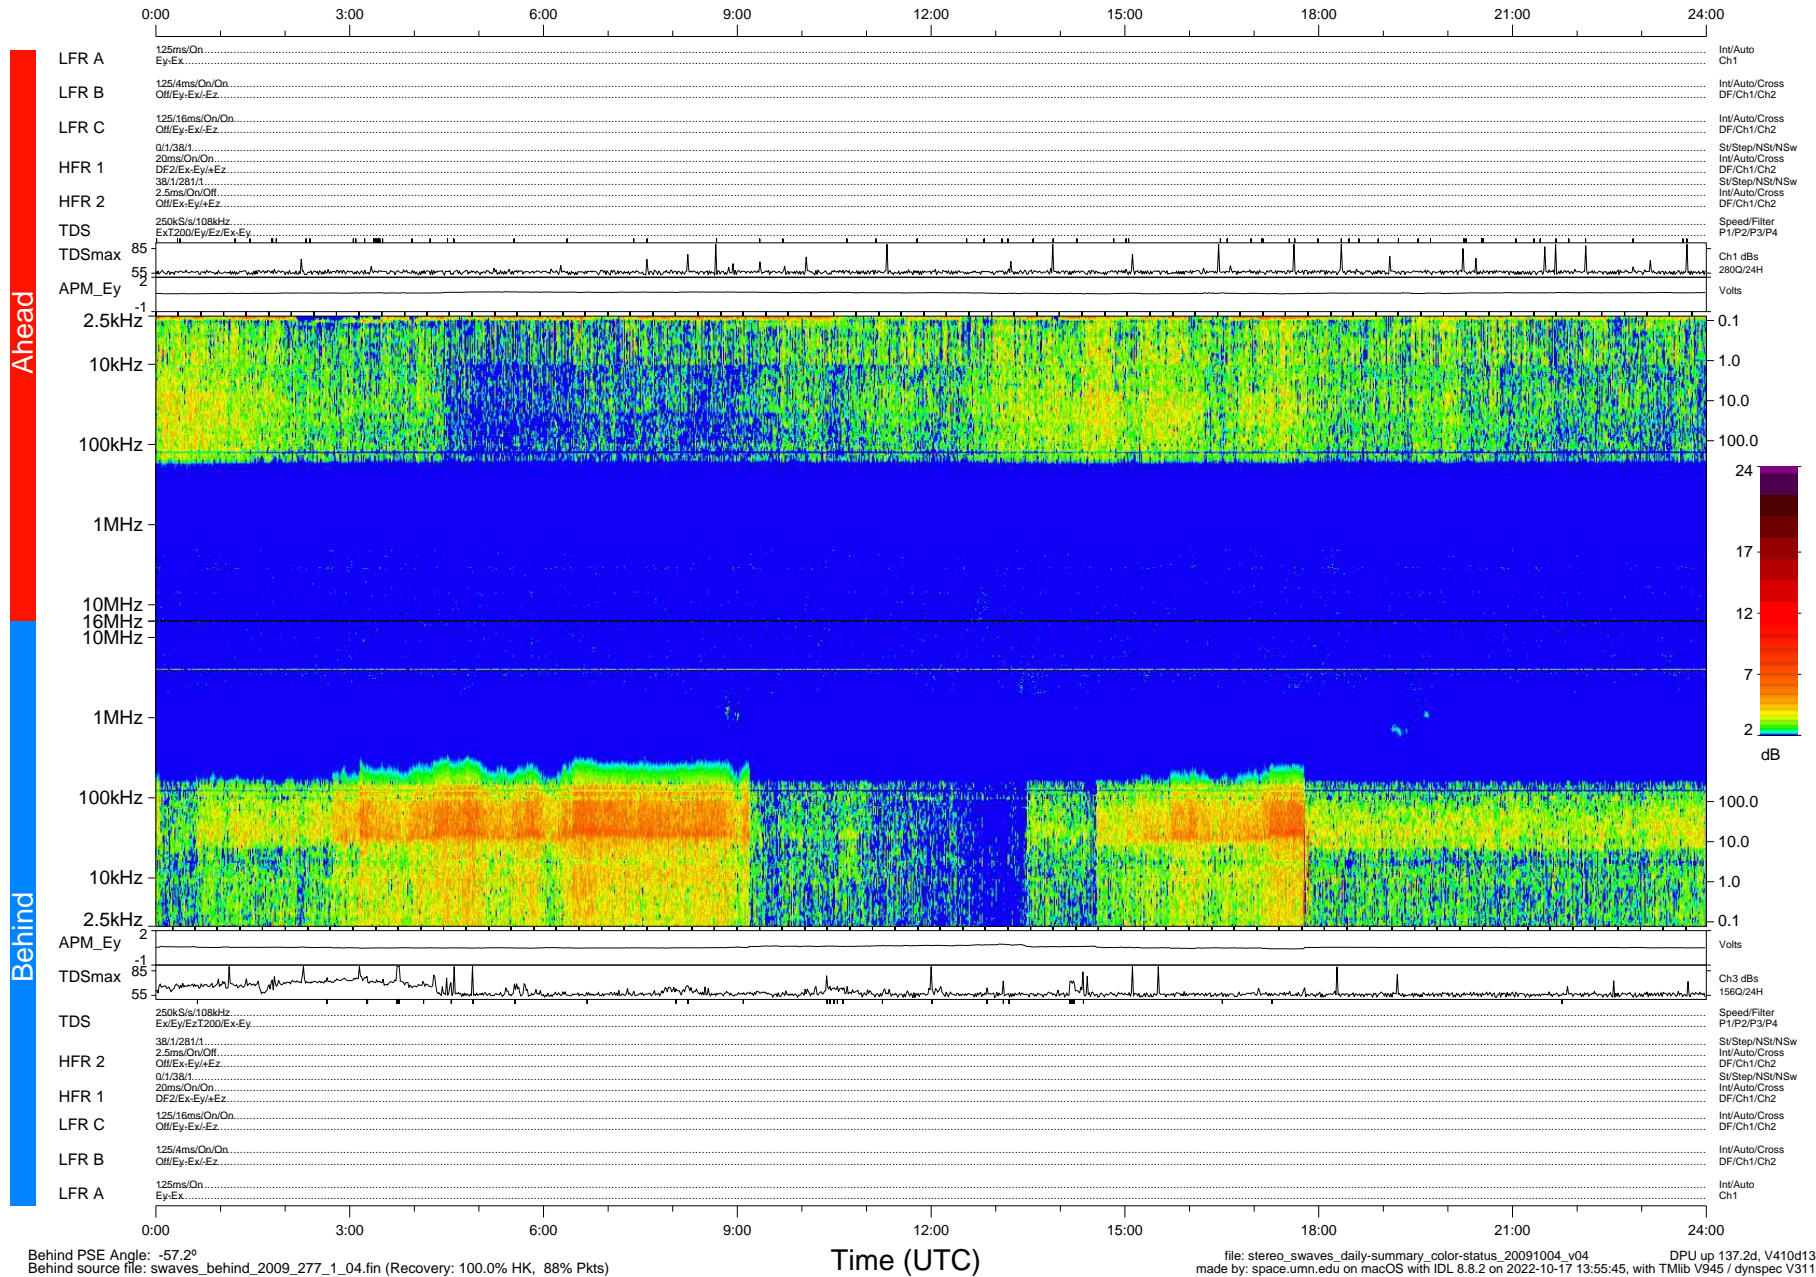

STEREO/WAVES Daily Summary - 04-Oct-2009 (DOY 277)

Ahead source file: swaves_ahead_2009_277_1_04.fin (Recovery: 100.0% HK, 107% Pkts)
 Ahead PSE Angle: 61.5°

DPU up 61.4d, V410d12

Behind PSE Angle: -57.2°
 Behind source file: swaves_behind_2009_277_1_04.fin (Recovery: 100.0% HK, 88% Pkts)

file: stereo_swaves_daily-summary_color-status_20091004_v04
 made by: space.umn.edu on macOS with IDL 8.8.2 on 2022-10-17 13:55:45, with TMLib V945 / dynspec V311

DPU up 137.2d, V410d13