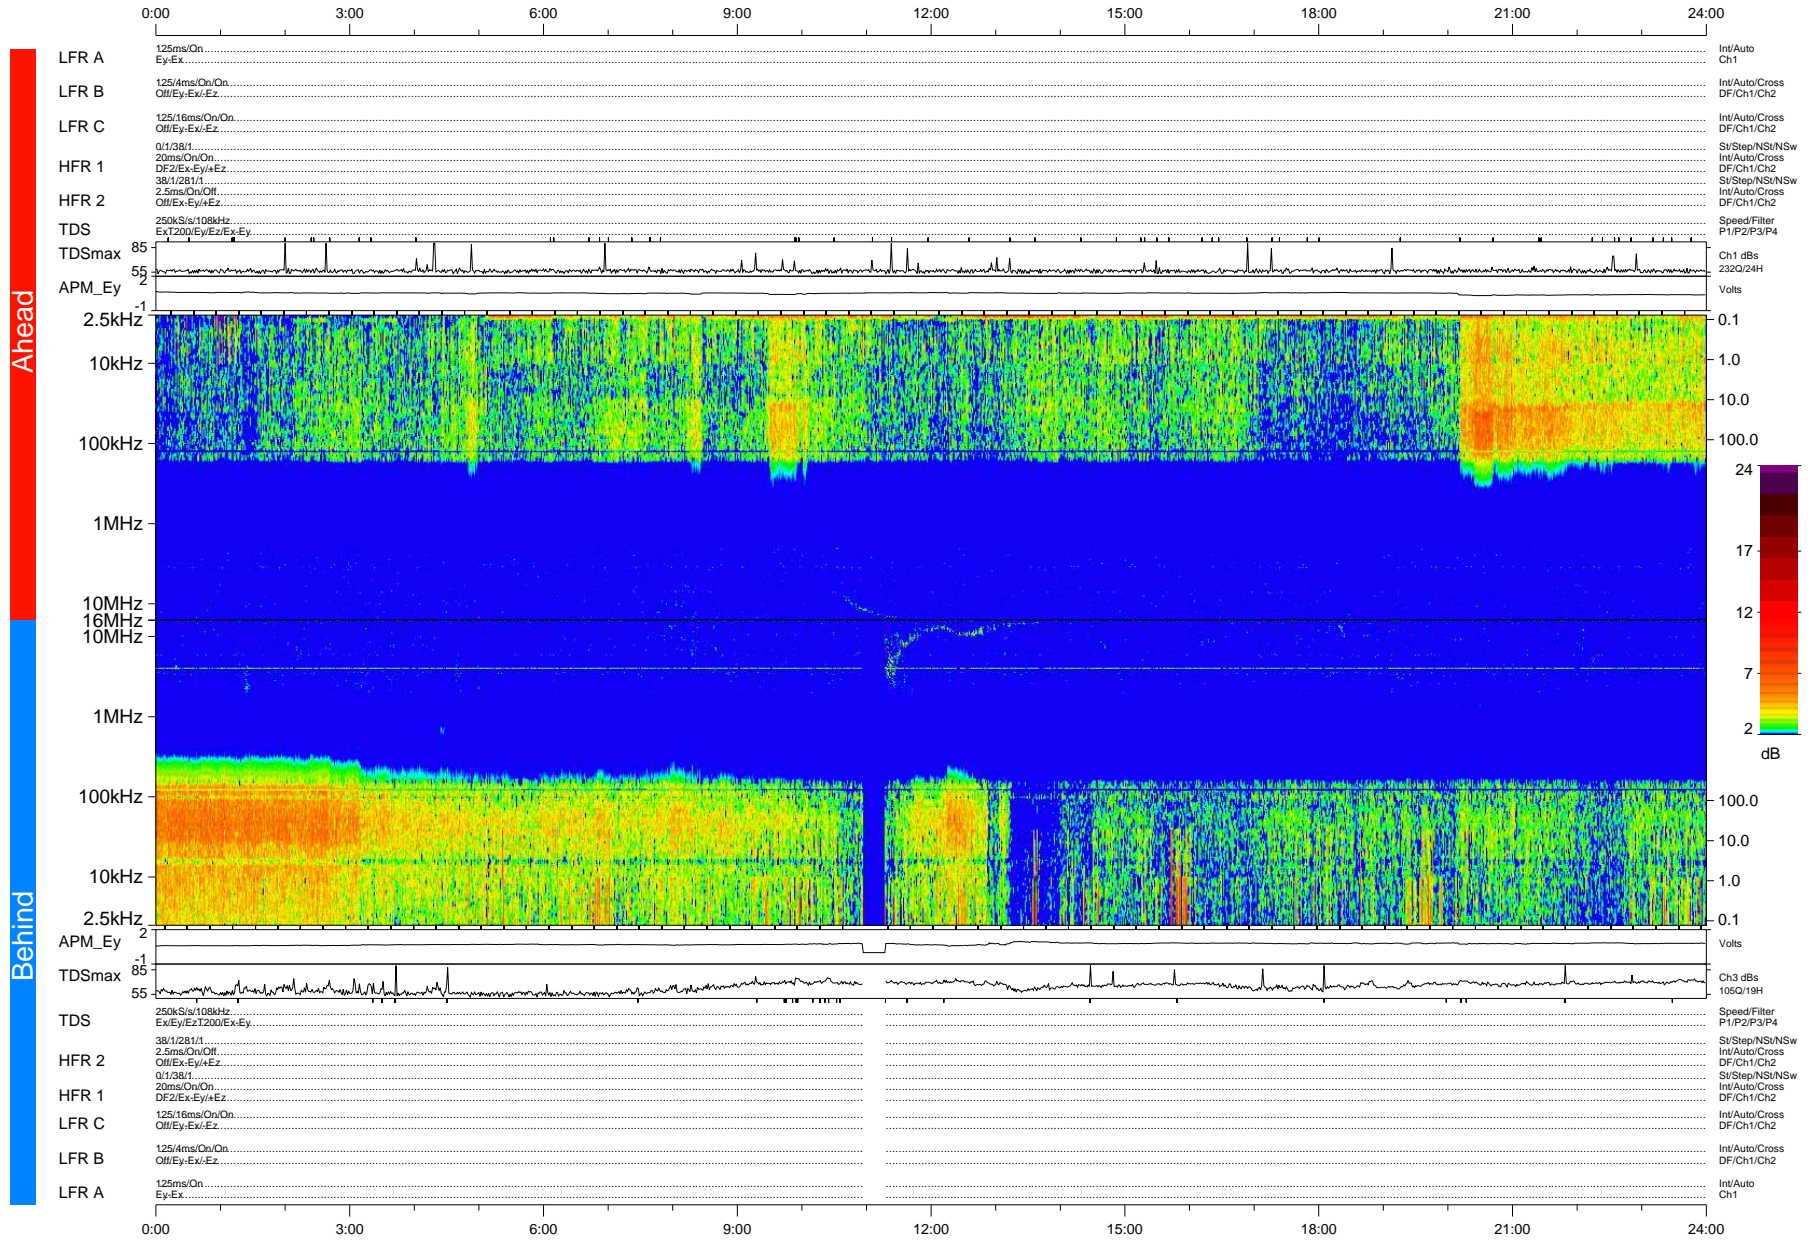

STEREO/WAVES Daily Summary - 28-Sep-2009 (DOY 271)

Ahead source file: swaves_ahead_2009_271_1_04.fin (Recovery: 100.0% HK, 100% Pkts)
Ahead PSE Angle: 61.2°

DPU up 55.4d, V410d12

Behind PSE Angle: -56.4°
Behind source file: swaves_behind_2009_271_1_04.fin (Recovery: 98.5% HK, 80% Pkts)

Time (UTC)