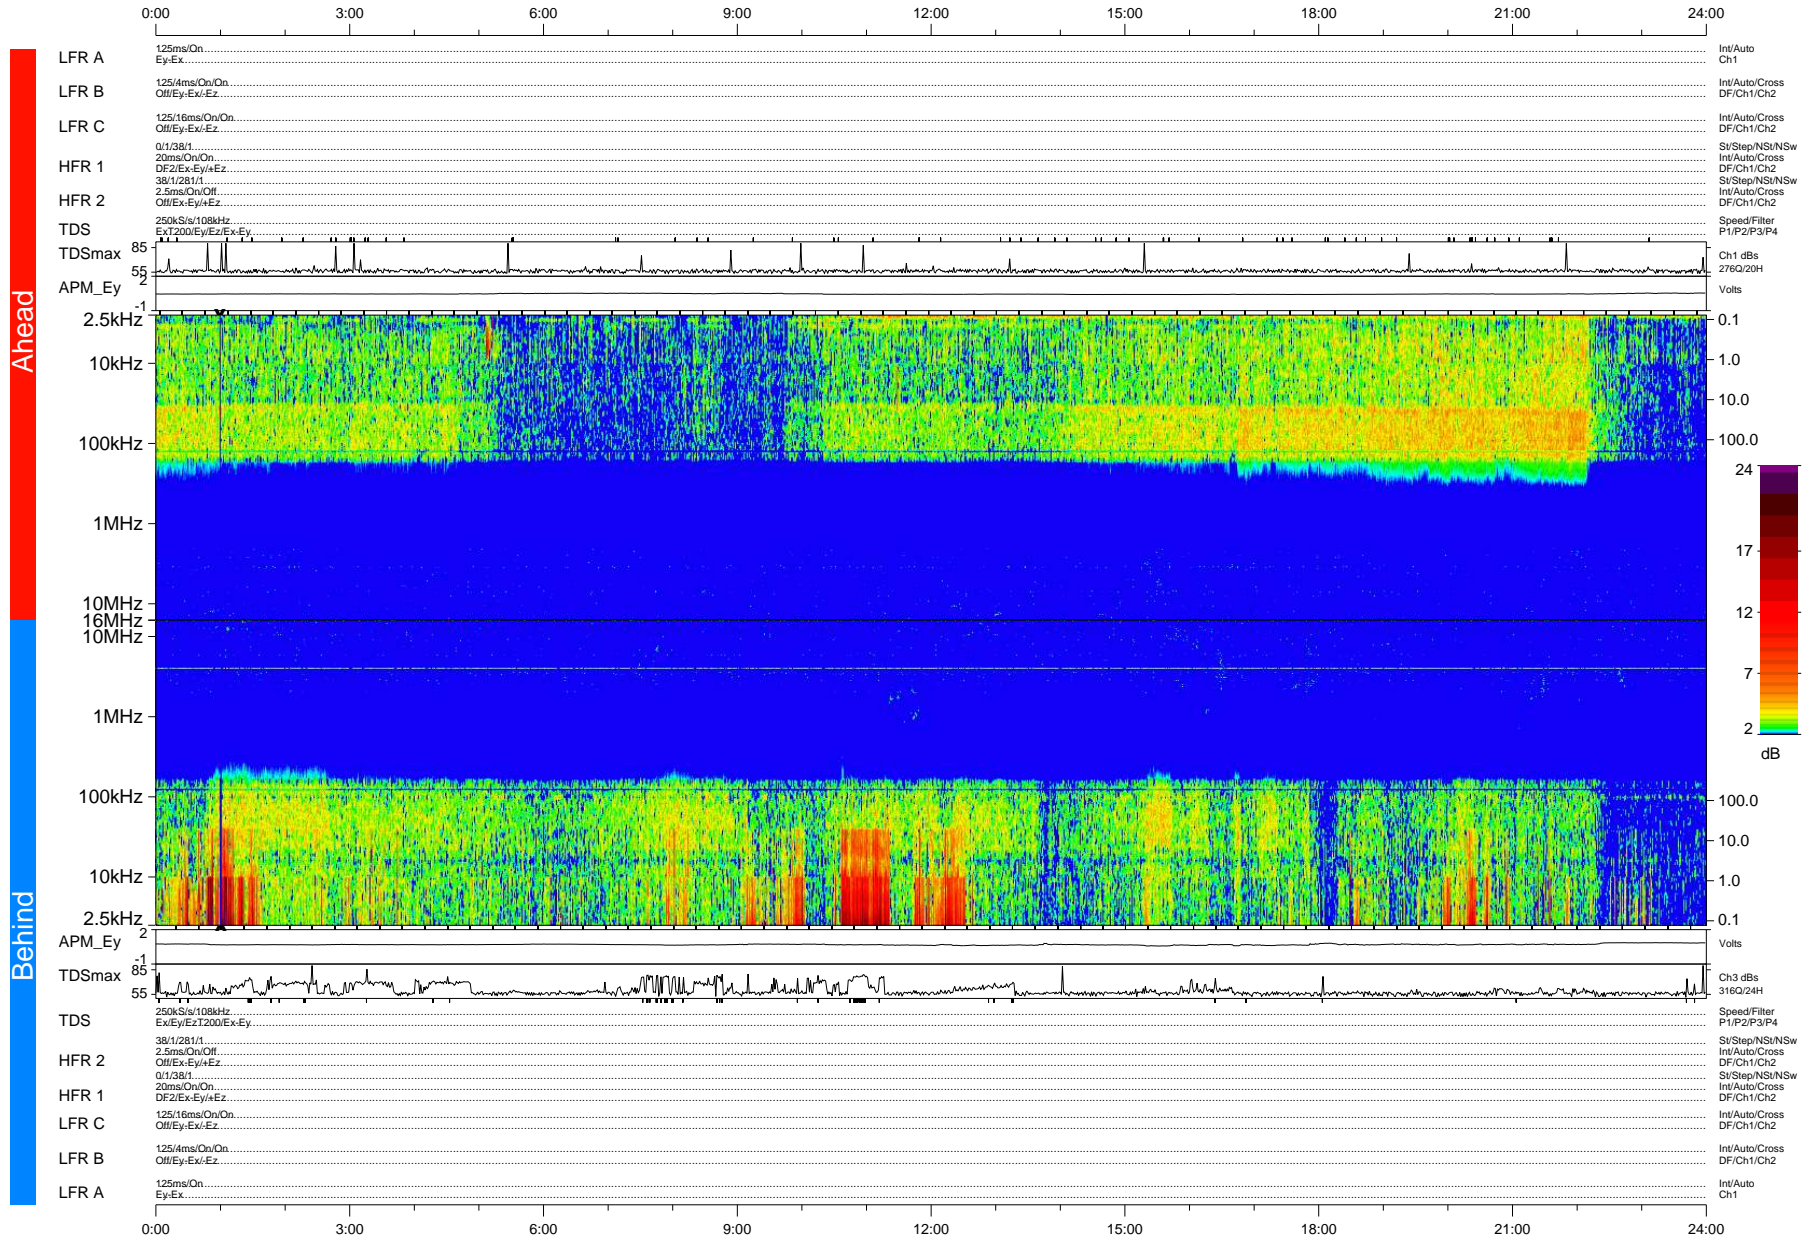

STEREO/WAVES Daily Summary - 25-Sep-2009 (DOY 268)

Ahead source file: swaves_ahead_2009_268_1_04.fin (Recovery: 100.0% HK, 106% Pkts)
Ahead PSE Angle: 60.9°

DPU up 52.4d, V410d12

Behind PSE Angle: -56.1°
Behind source file: swaves_behind_2009_268_1_04.fin (Recovery: 100.0% HK, 112% Pkts)

Time (UTC)