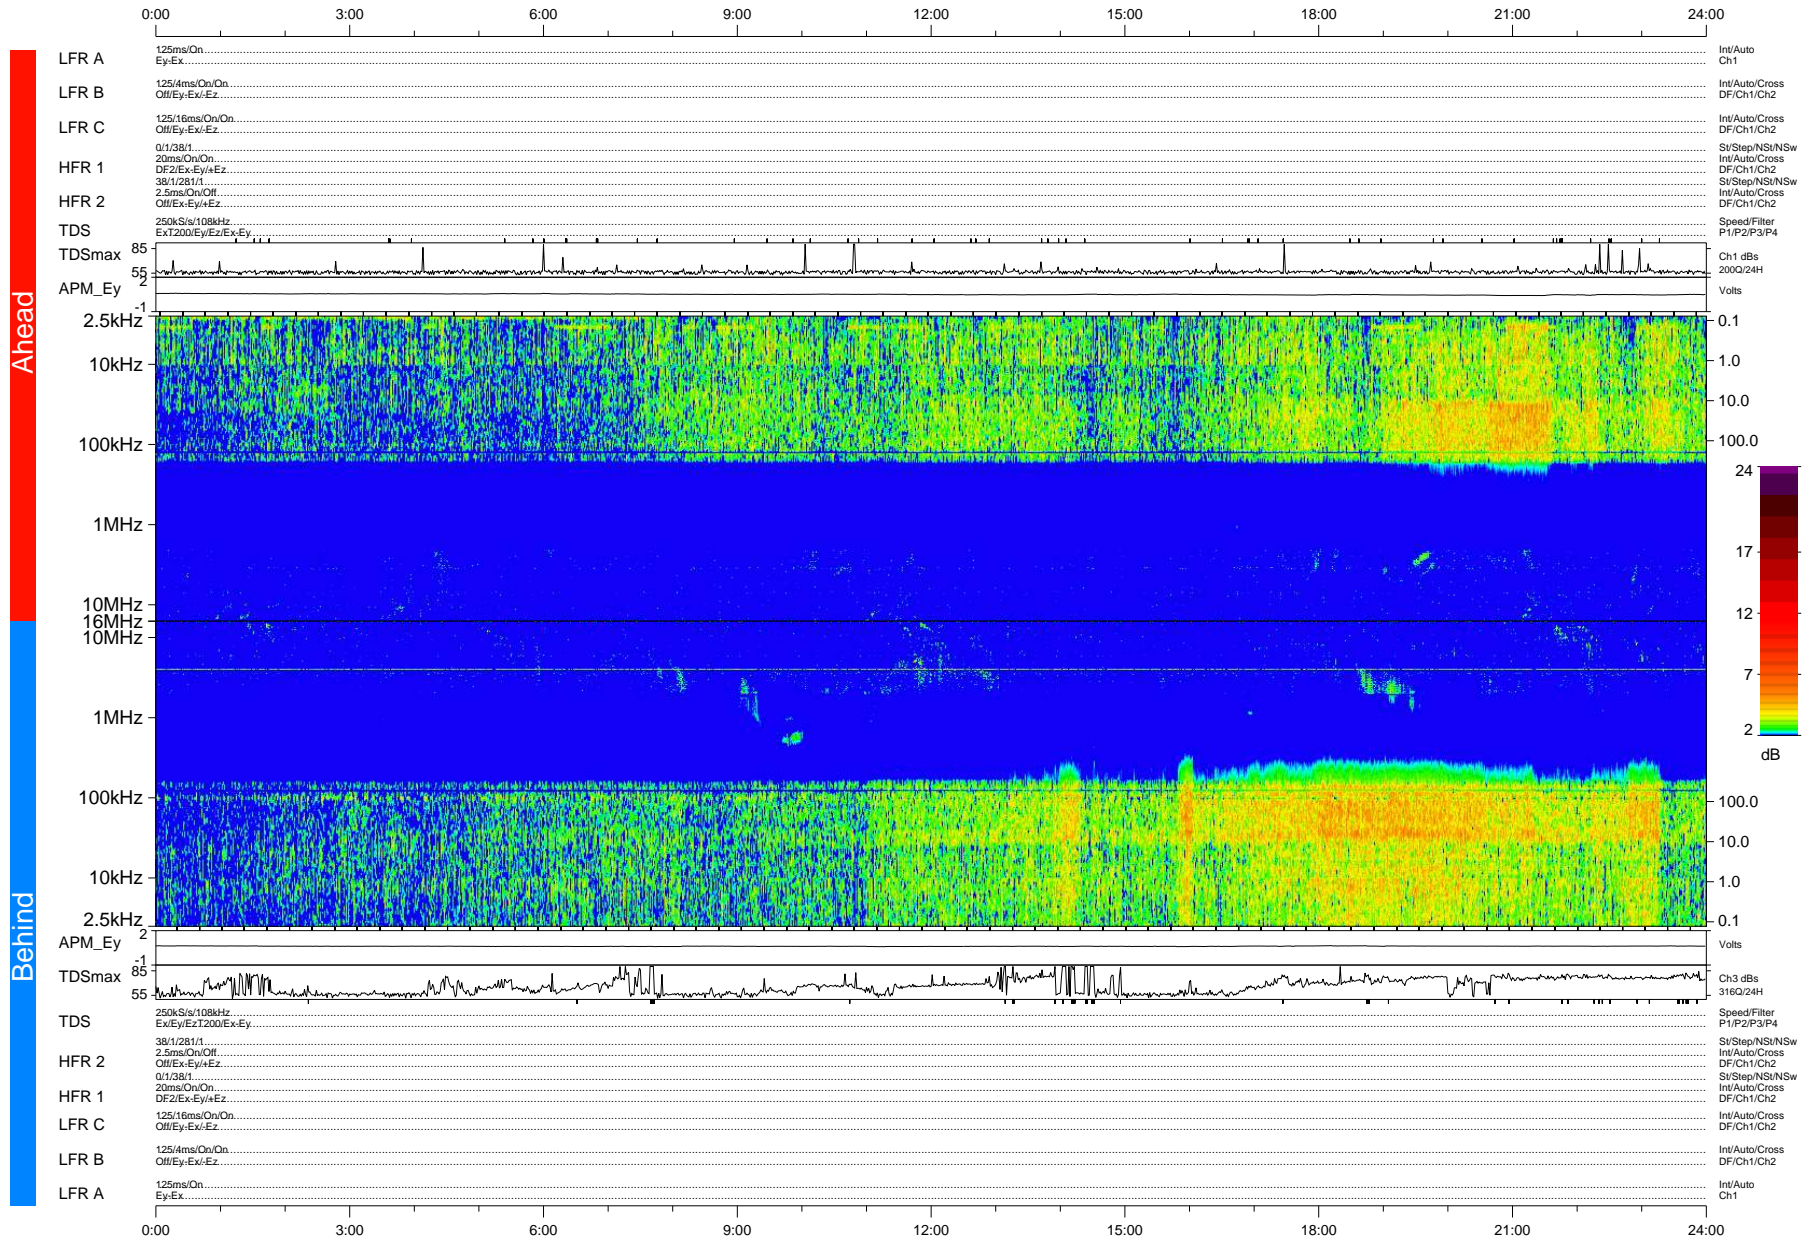

STEREO/WAVES Daily Summary - 06-Sep-2009 (DOY 249)

Ahead source file: swaves_ahead_2009_249_1_04.fin (Recovery: 100.0% HK, 95% Pkts)
Ahead PSE Angle: 59.8°

DPU up 33.4d, V410d12

Behind PSE Angle: -53.7°
Behind source file: swaves_behind_2009_249_1_04.fin (Recovery: 100.0% HK, 112% Pkts)

Time (UTC)