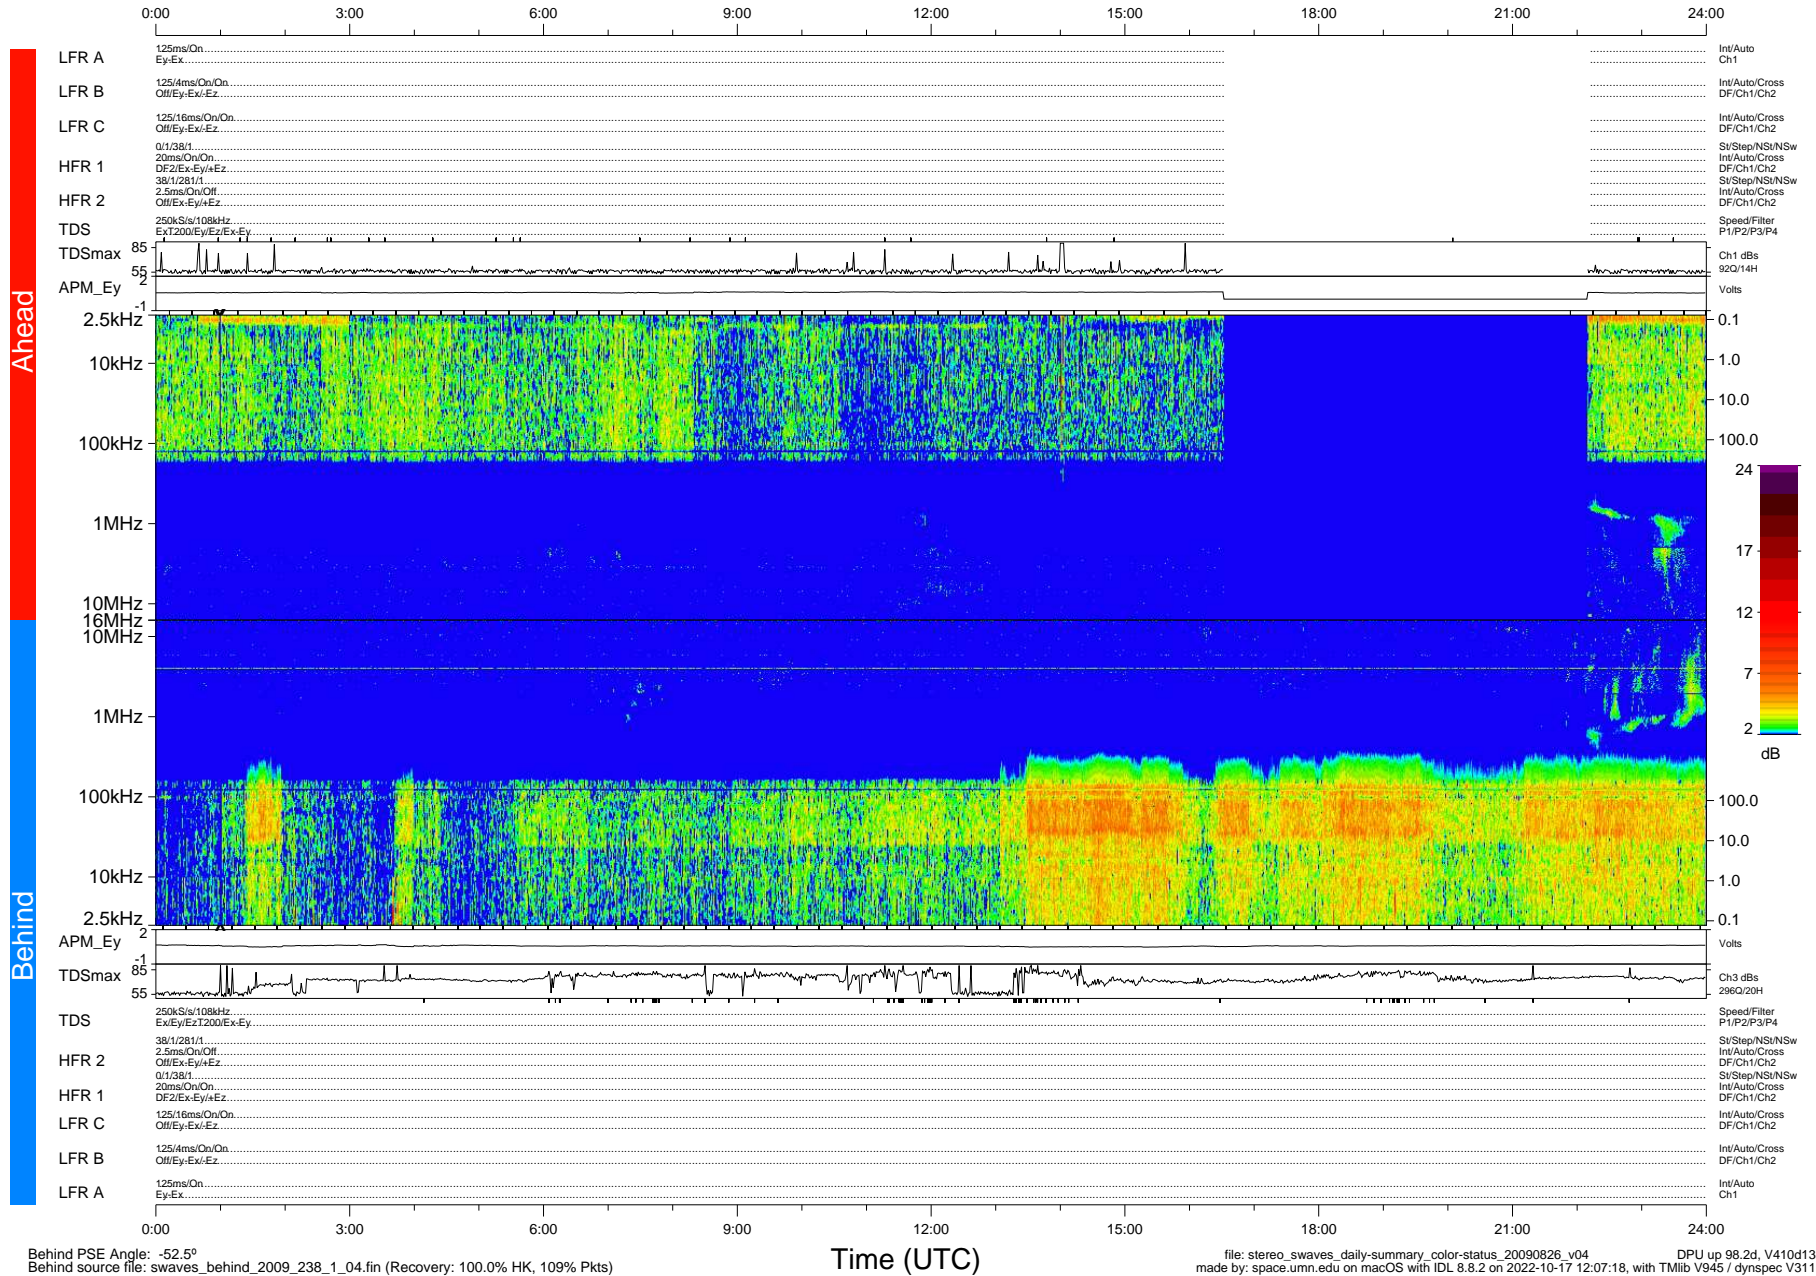

STEREO/WAVES Daily Summary - 26-Aug-2009 (DOY 238)

Ahead source file: swaves_ahead_2009_238_1_04.fin (Recovery: 76.5% HK, 64% Pkts)
Ahead PSE Angle: 58.9°

DPU up 22.4d, V410d12

Behind PSE Angle: -52.5°
Behind source file: swaves_behind_2009_238_1_04.fin (Recovery: 100.0% HK, 109% Pkts)