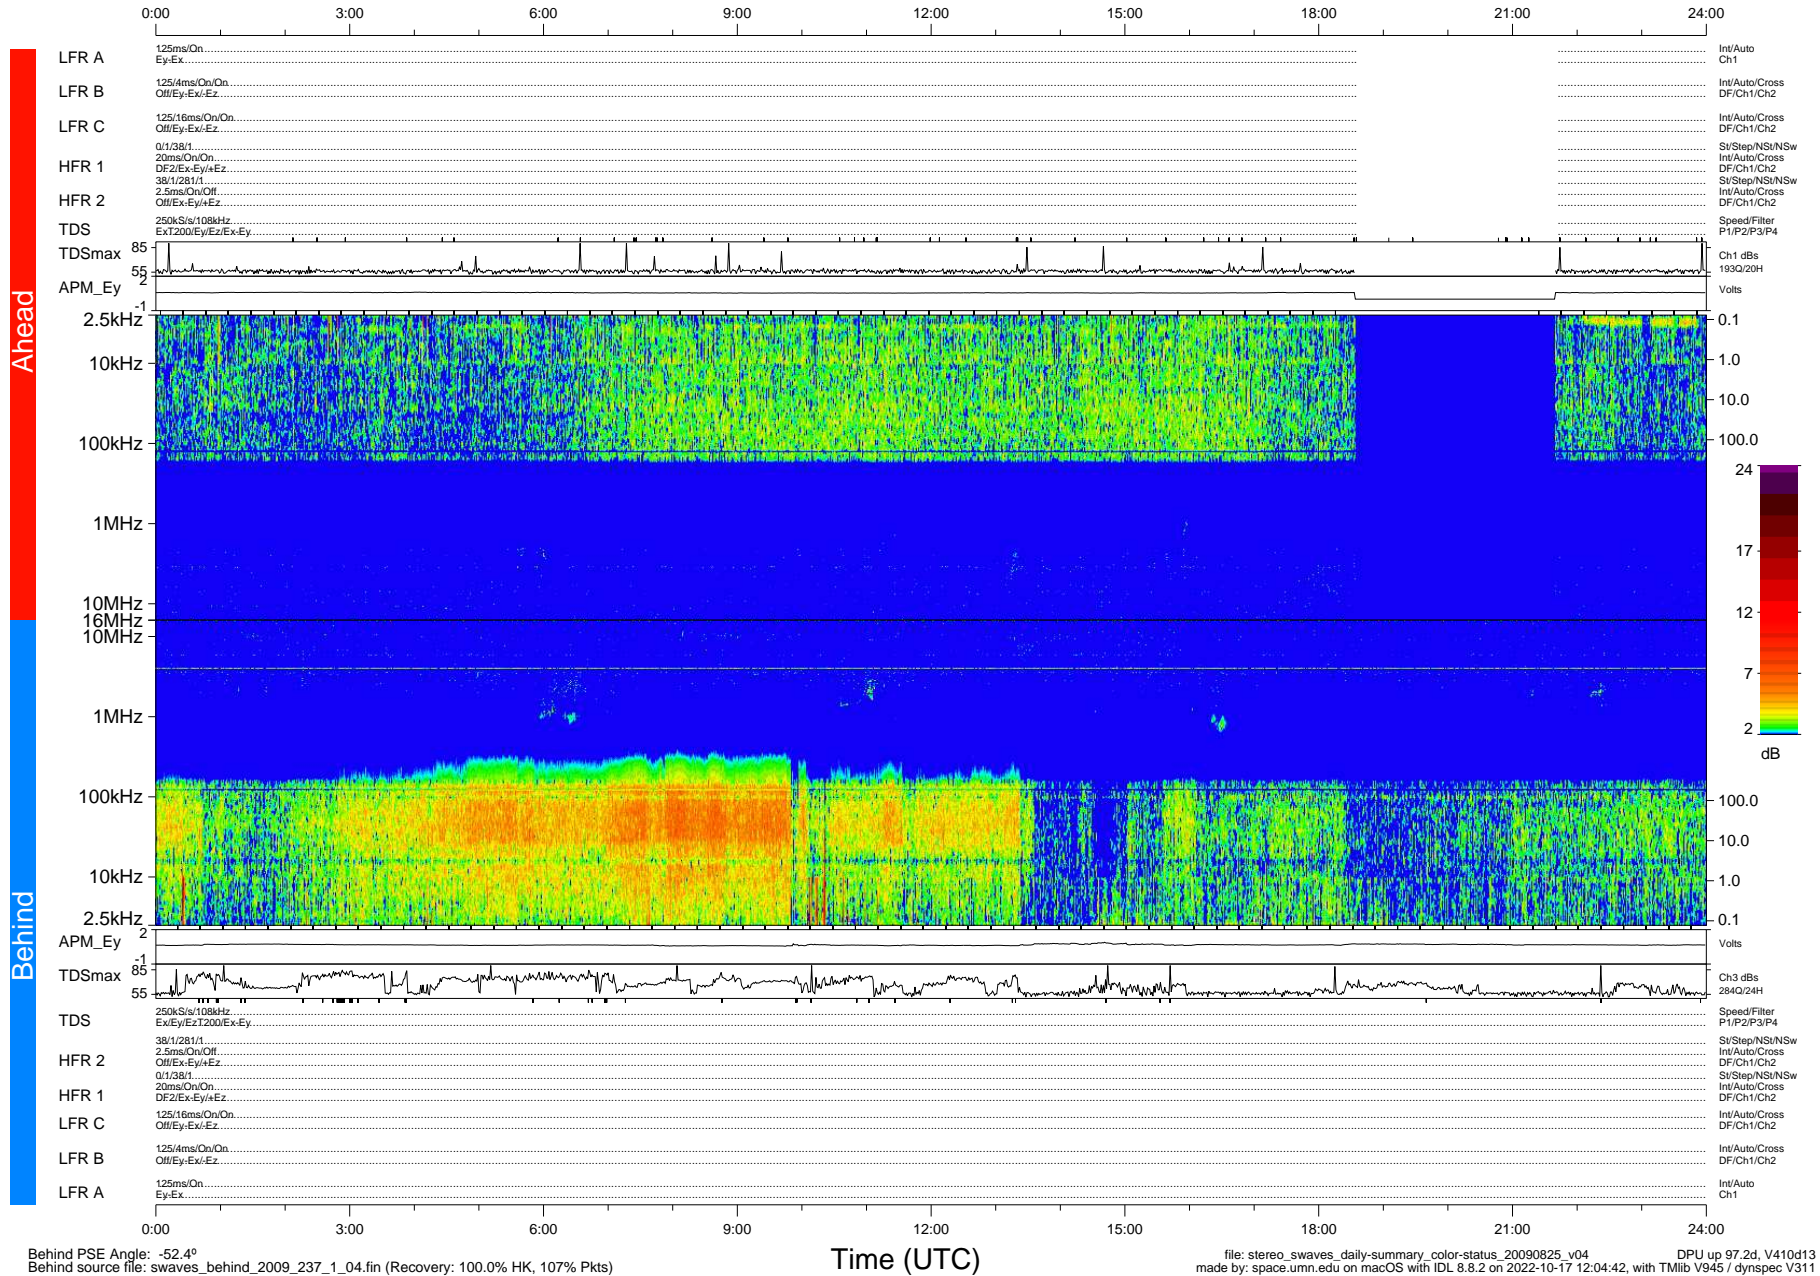

STEREO/WAVES Daily Summary - 25-Aug-2009 (DOY 237)

Ahead source file: swaves_ahead_2009_237_1_04.fin (Recovery: 87.1% HK, 86% Pkts)
 Ahead PSE Angle: 58.8°

DPU up 21.4d, V410d12

Behind PSE Angle: -52.4°
 Behind source file: swaves_behind_2009_237_1_04.fin (Recovery: 100.0% HK, 107% Pkts)

file: stereo_swaves_daily-summary_color-status_20090825_v04
 made by: space.umn.edu on macOS with IDL 8.8.2 on 2022-10-17 12:04:42, with TMLib V945 / dynspec V311

Time (UTC)