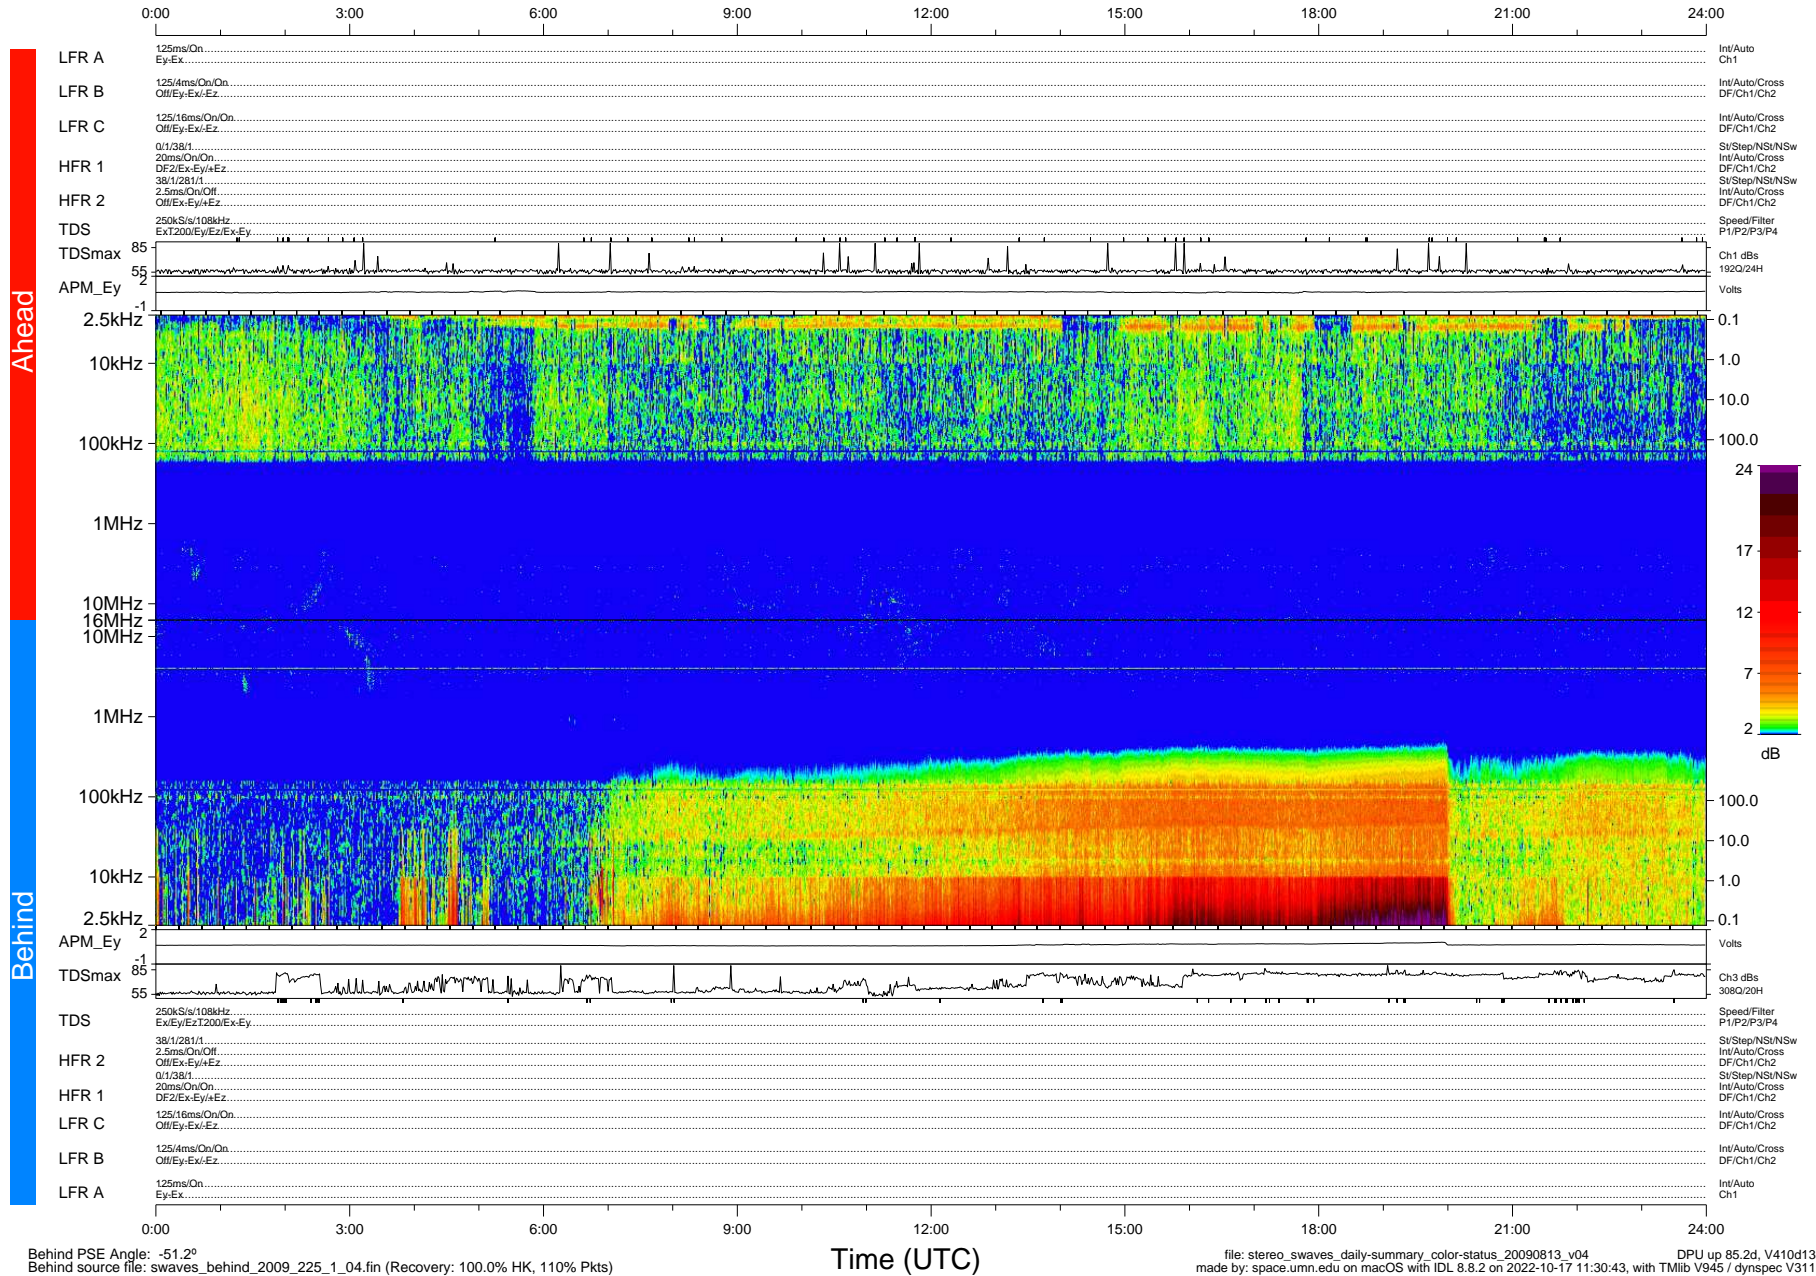

STEREO/WAVES Daily Summary - 13-Aug-2009 (DOY 225)

Ahead source file: swaves_ahead_2009_225_1_04.fin (Recovery: 100.0% HK, 94% Pkts)
Ahead PSE Angle: 57.7°

DPU up 9.4d, V410d12

Behind PSE Angle: -51.2°
Behind source file: swaves_behind_2009_225_1_04.fin (Recovery: 100.0% HK, 110% Pkts)

Time (UTC)