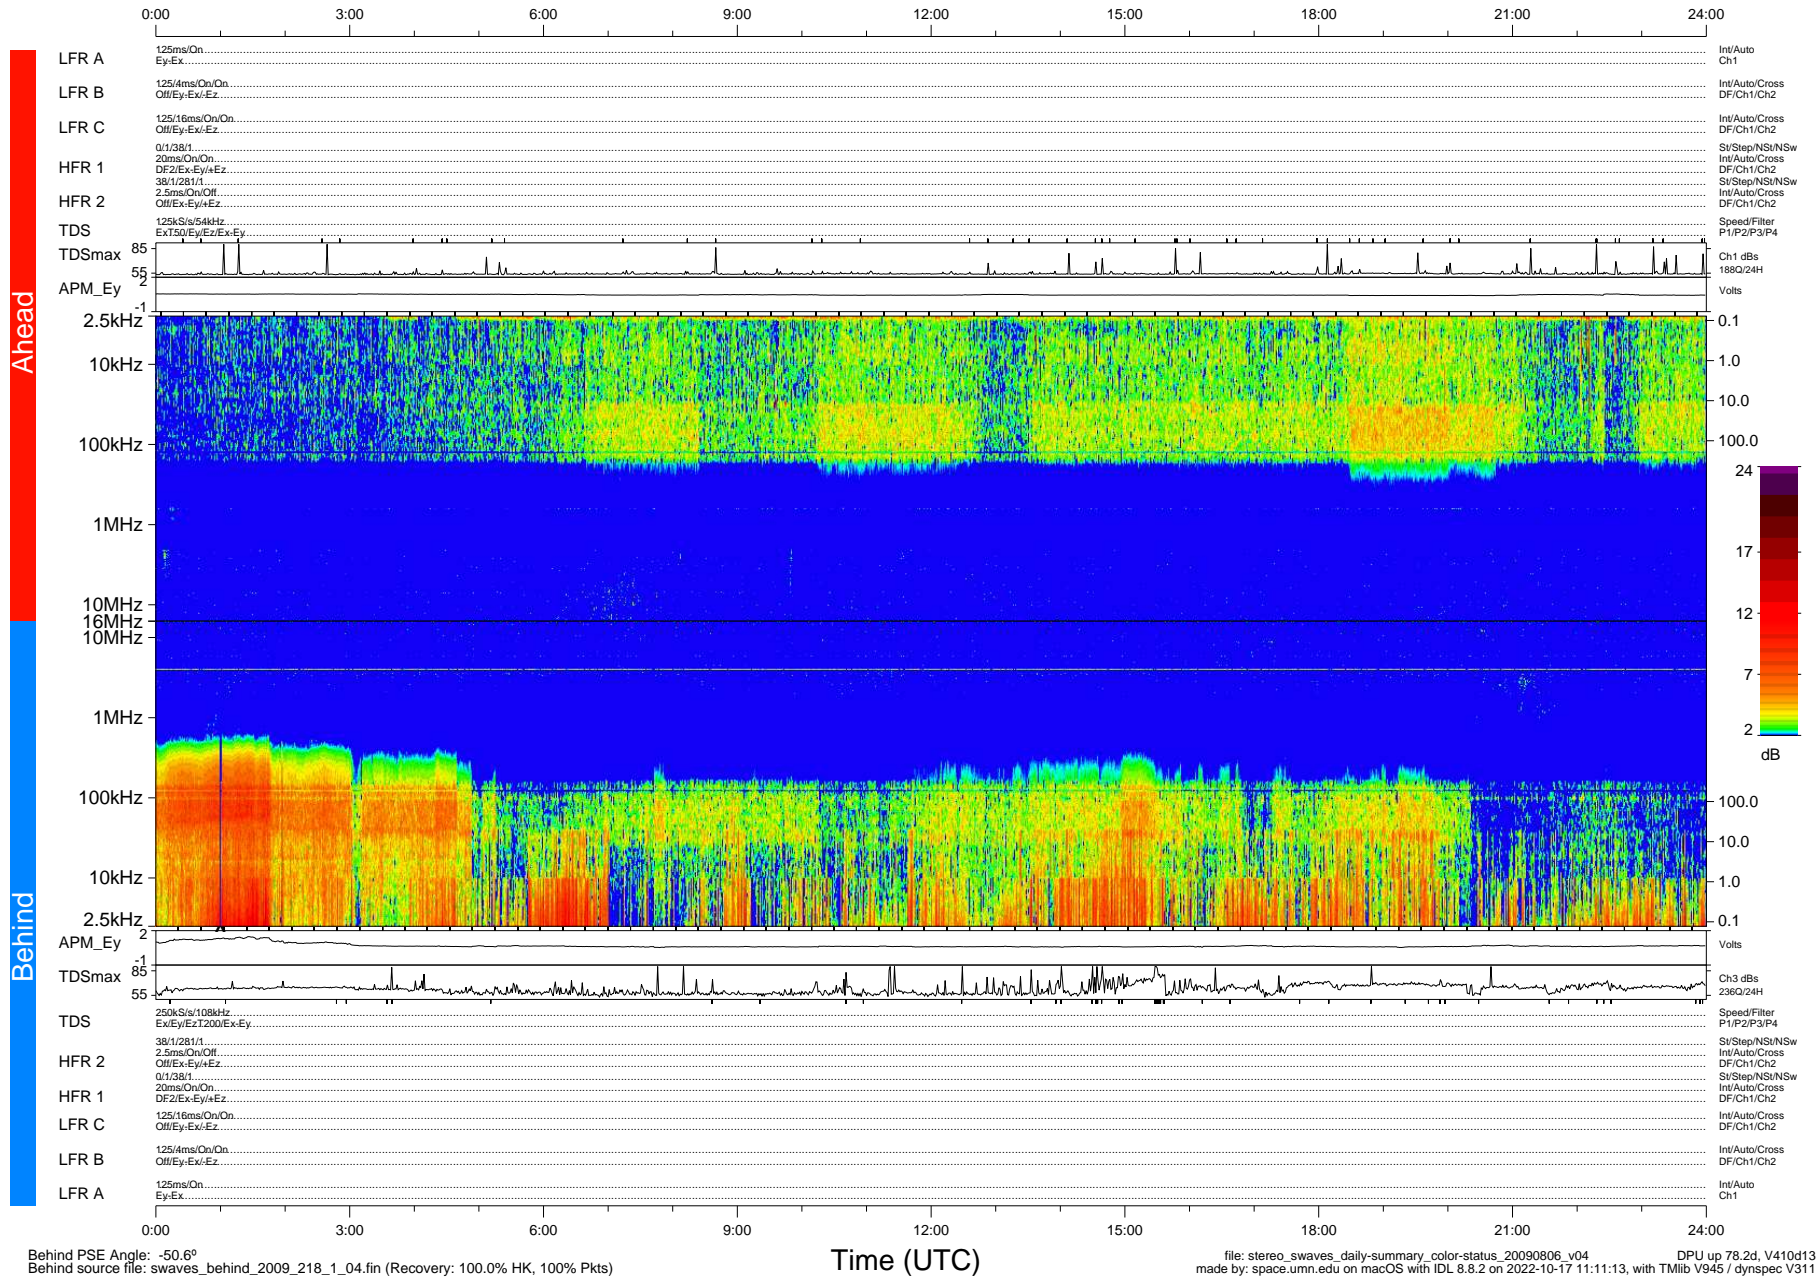

STEREO/WAVES Daily Summary - 06-Aug-2009 (DOY 218)

Ahead source file: swaves_ahead_2009_218_1_04.fin (Recovery: 100.0% HK, 93% Pkts)
Ahead PSE Angle: 57.1°

DPU up 2.4d, V410d6

Behind PSE Angle: -50.6°
Behind source file: swaves_behind_2009_218_1_04.fin (Recovery: 100.0% HK, 100% Pkts)

Time (UTC)