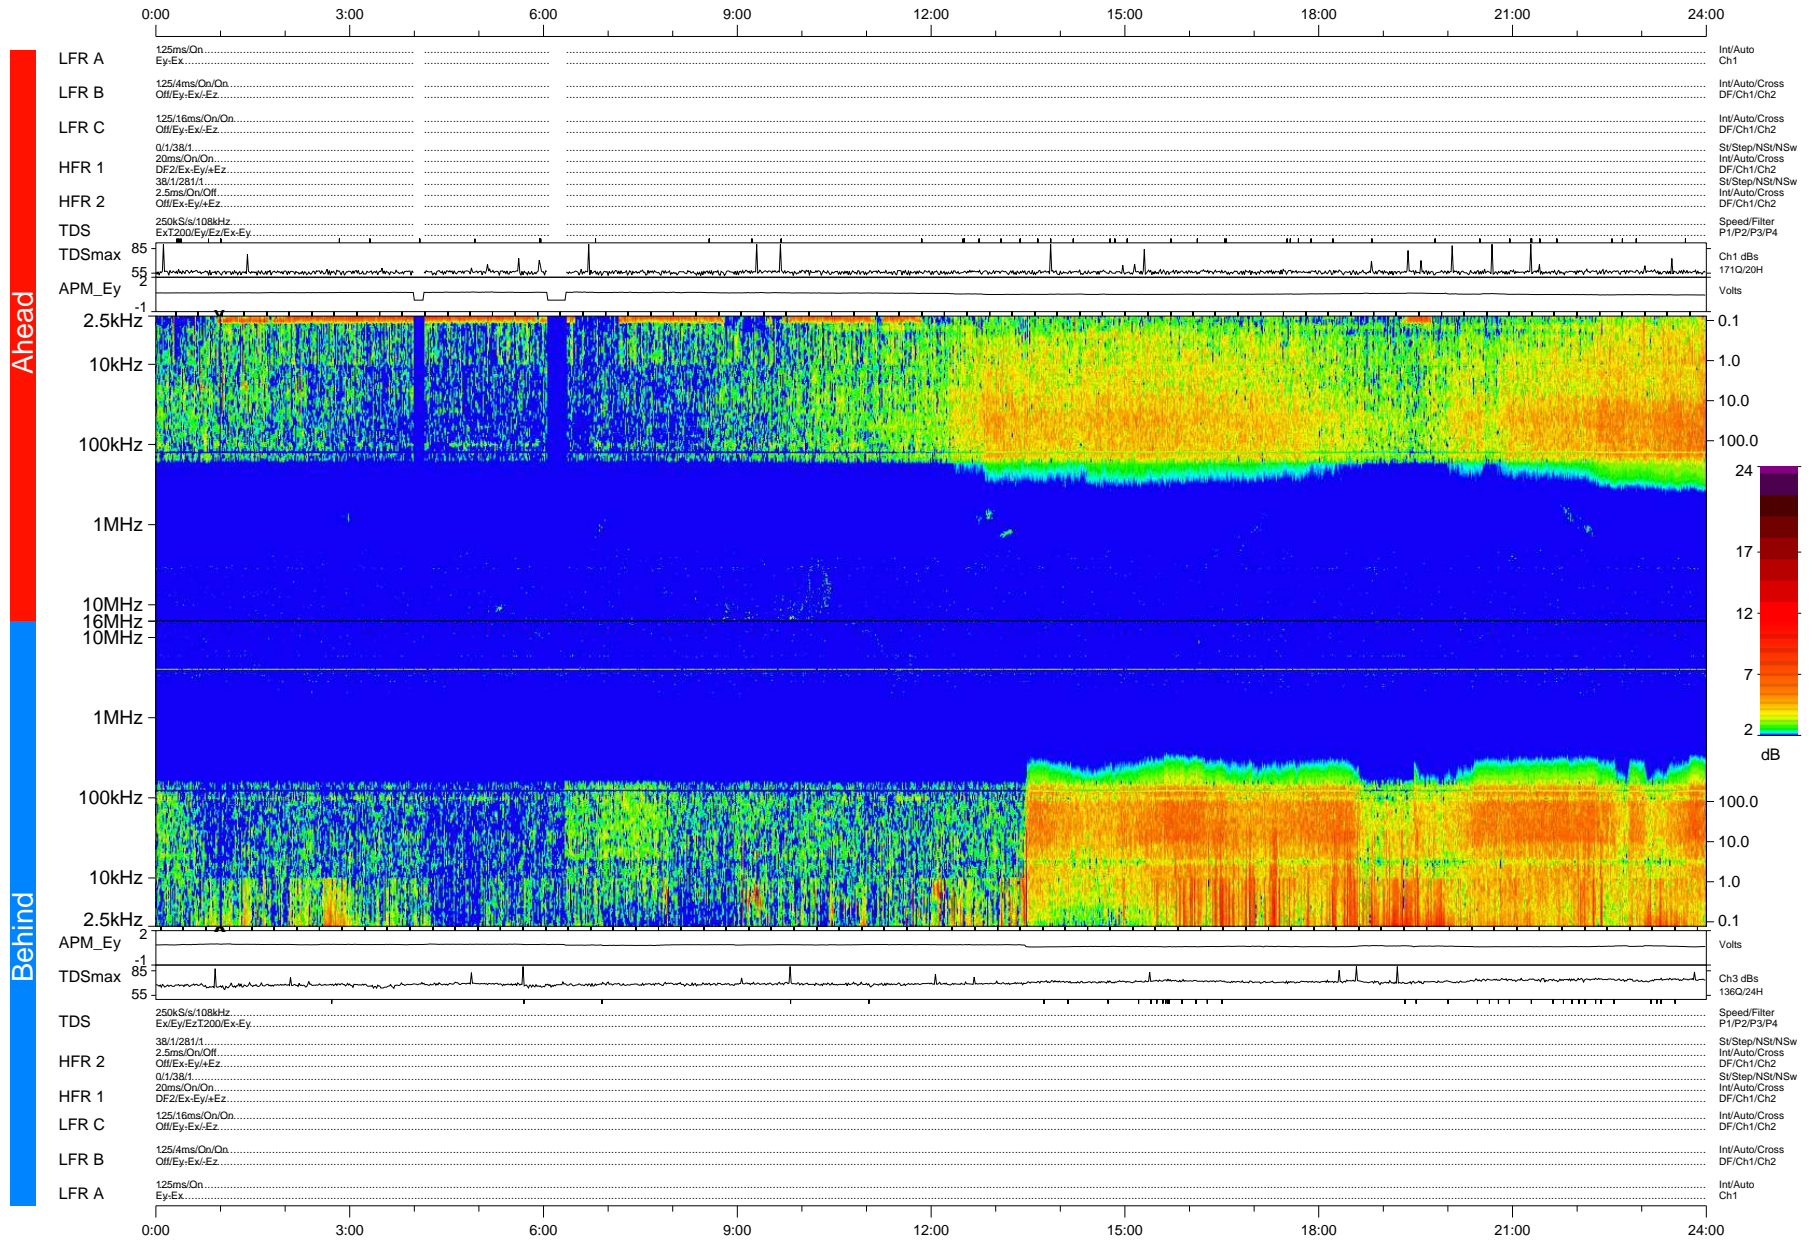

STEREO/WAVES Daily Summary - 27-Jun-2009 (DOY 178)

Ahead source file: swaves_ahead_2009_178_1_04.fin (Recovery: 98.2% HK, 90% Pkts)
Ahead PSE Angle: 53.2°

DPU up 38.1d, V410d12

Behind PSE Angle: -47.9°
Behind source file: swaves_behind_2009_178_1_04.fin (Recovery: 100.0% HK, 86% Pkts)

Time (UTC)