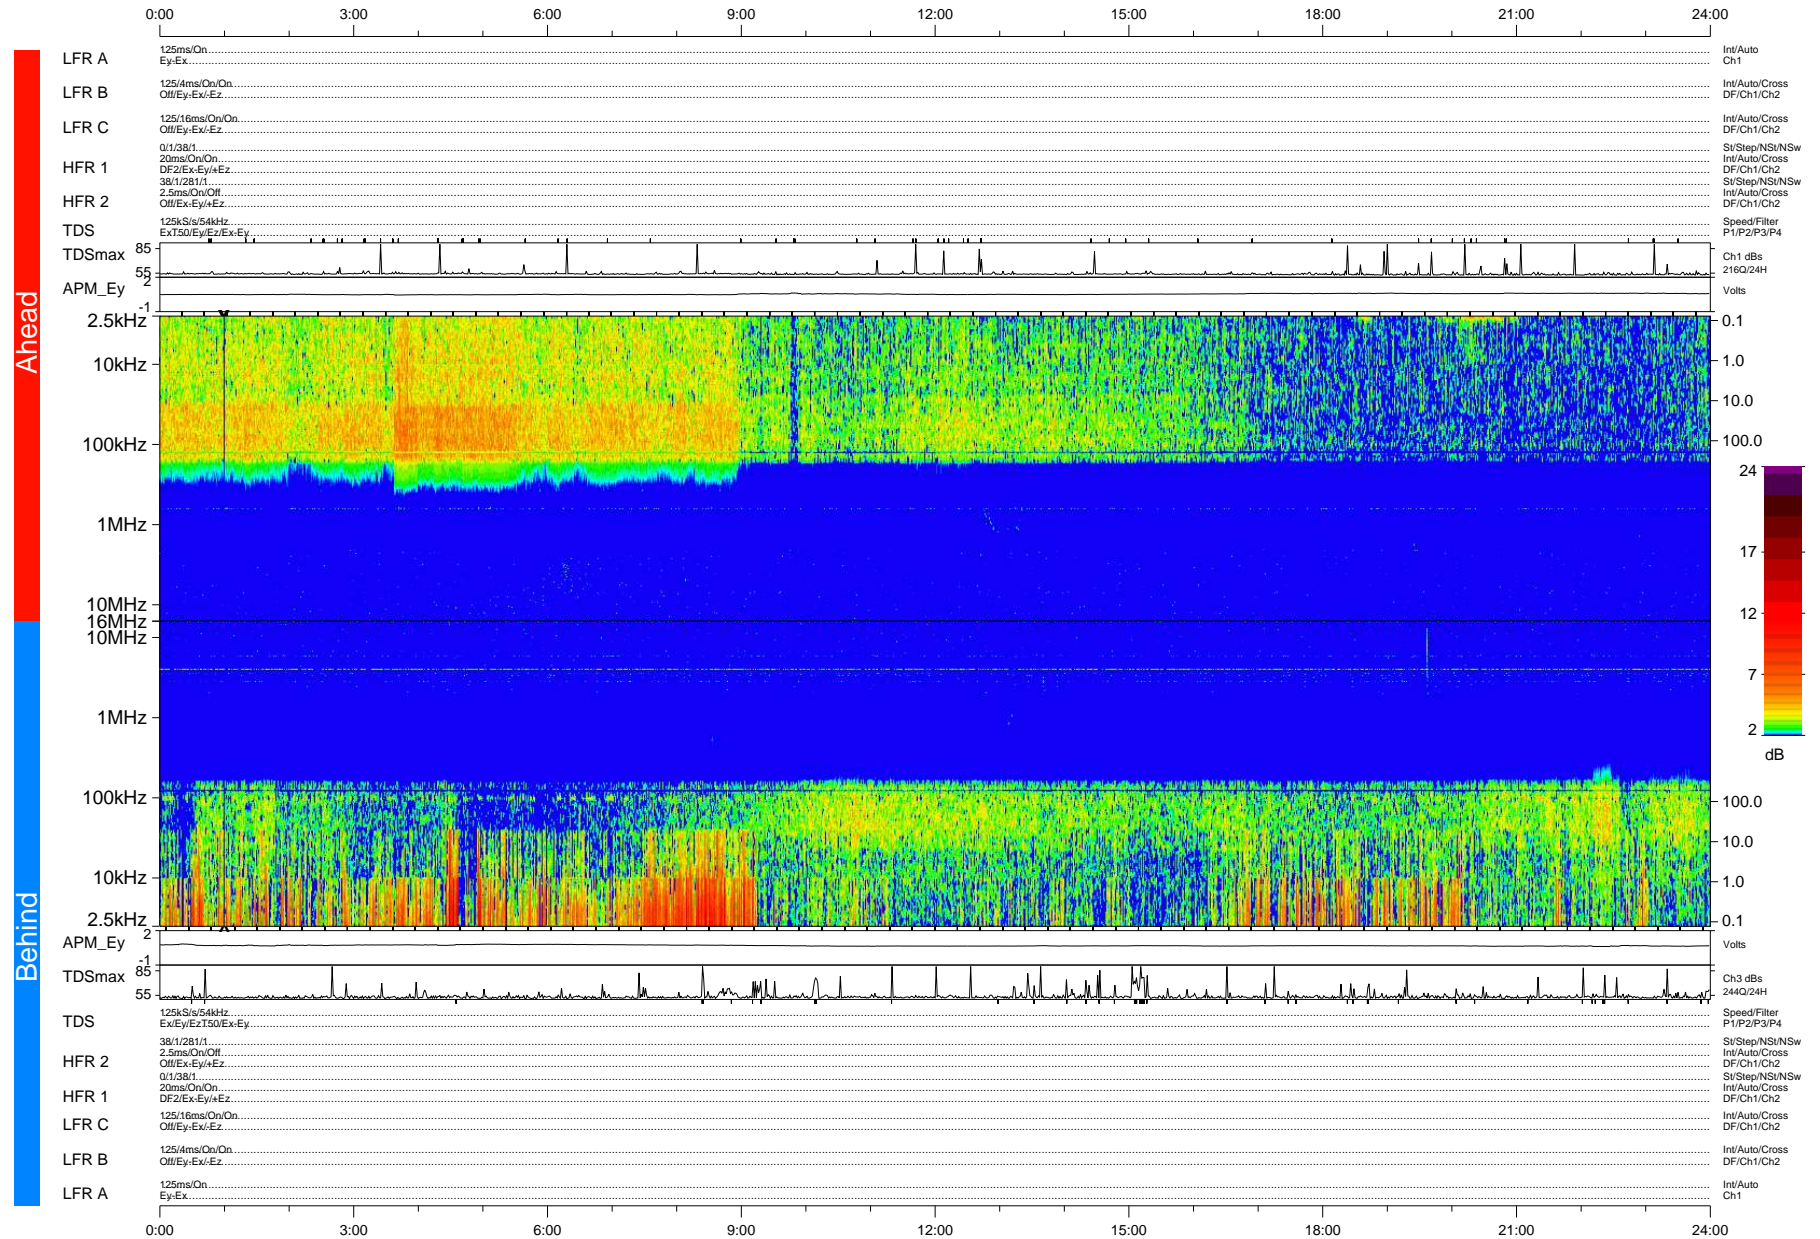

# STEREO/WAVES Daily Summary - 22-May-2009 (DOY 142)

Ahead source file: swaves\_ahead\_2009\_142\_1\_04.fin (Recovery: 100.0% HK, 97% Pkts)  
 Ahead PSE Angle: 49.6°

DPU up 2.1d, V410d6

Behind PSE Angle: -46.9°  
 Behind source file: swaves\_behind\_2009\_142\_1\_04.fin (Recovery: 100.0% HK, 102% Pkts)

Time (UTC)

file: stereo\_swaves\_daily-summary\_color-status\_20090522\_v04 DPU up 2.2d, V410d7  
 made by: space.umn.edu on macOS with IDL 8.8.2 on 2022-10-17 07:34:30, with TMLib V945 / dynspec V311