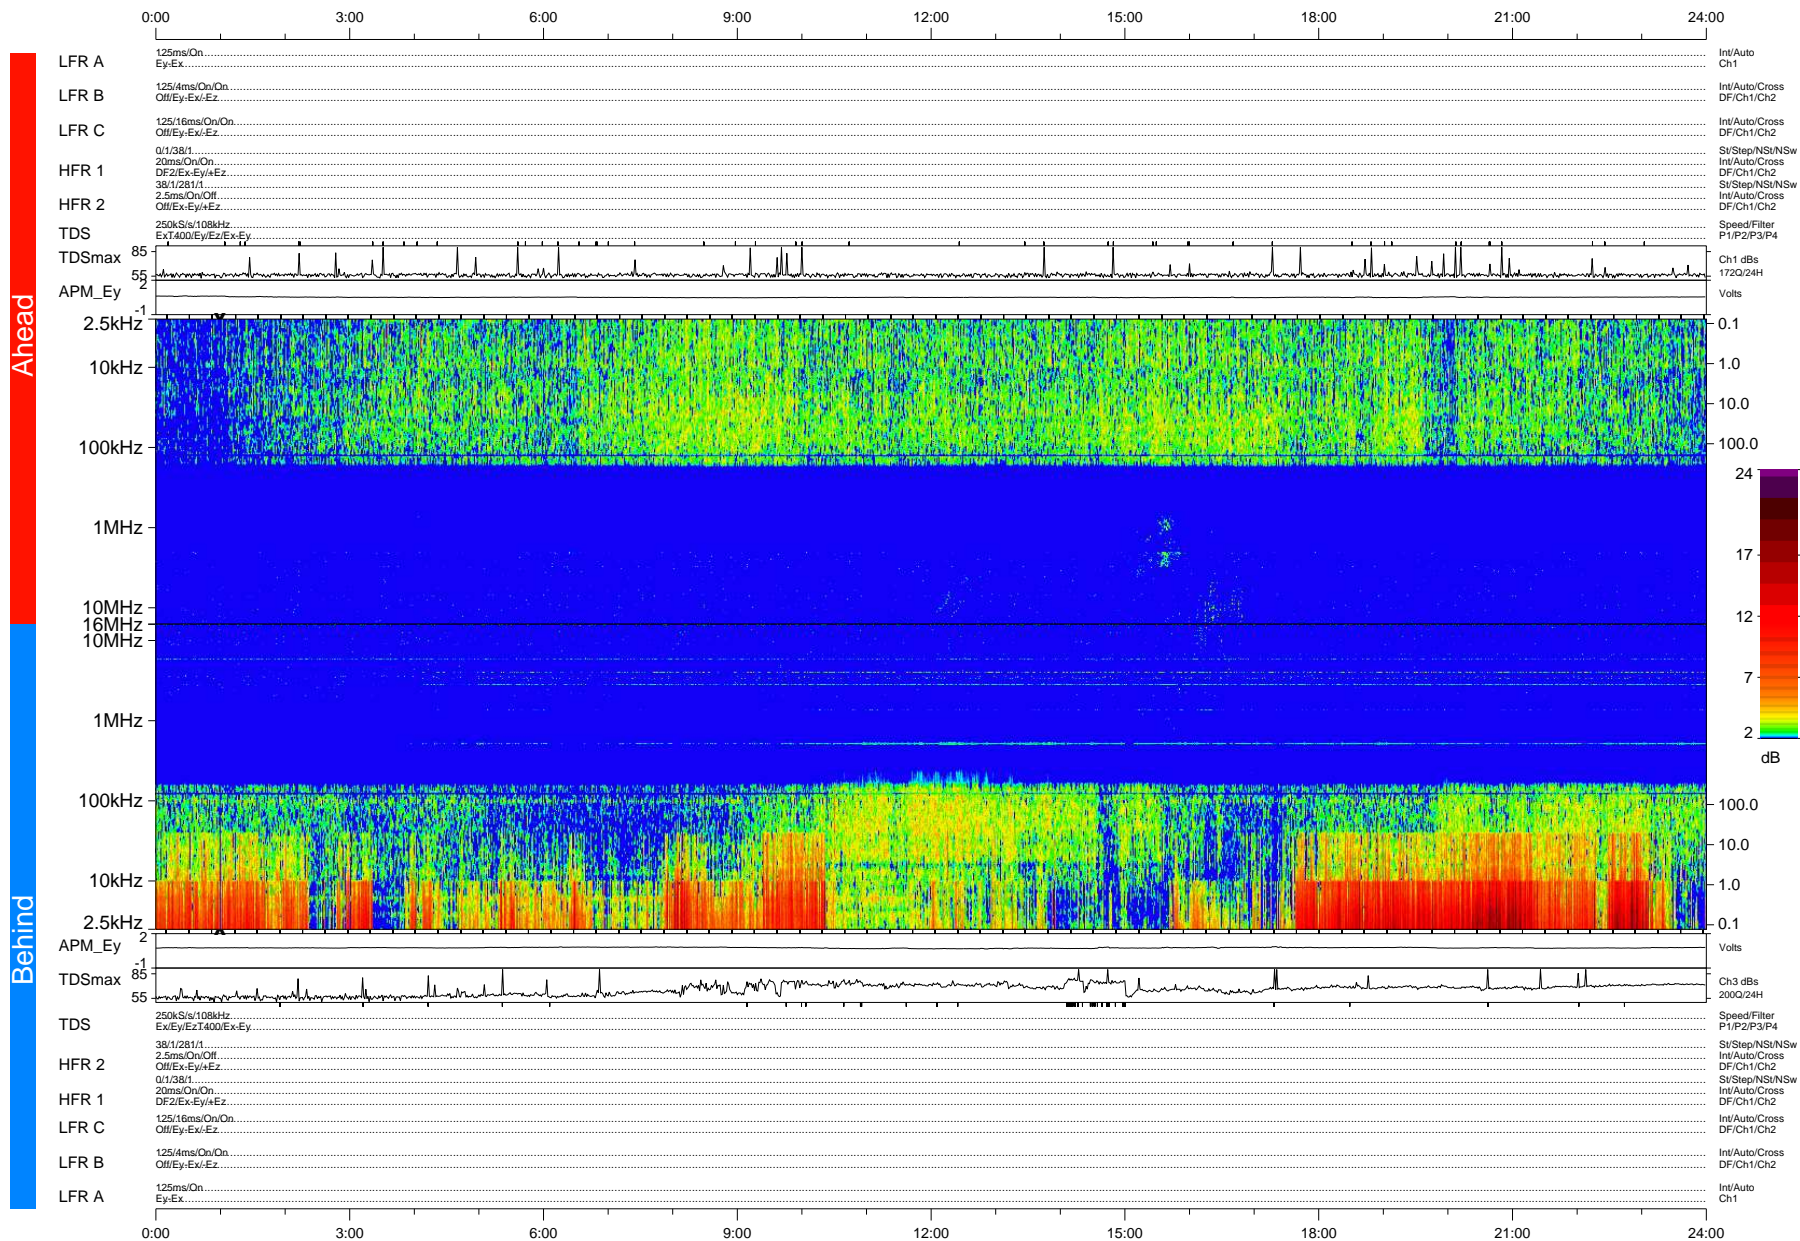

STEREO/WAVES Daily Summary - 18-Apr-2009 (DOY 108)

Ahead source file: swaves_ahead_2009_108_1_05.fin (Recovery: 100.0% HK, 91% Pkts)
Ahead PSE Angle: 46.7°

DPU up 23.4d, V408d10

Behind PSE Angle: -47.1°
Behind source file: swaves_behind_2009_108_1_04.fin (Recovery: 100.0% HK, 95% Pkts)

Time (UTC)