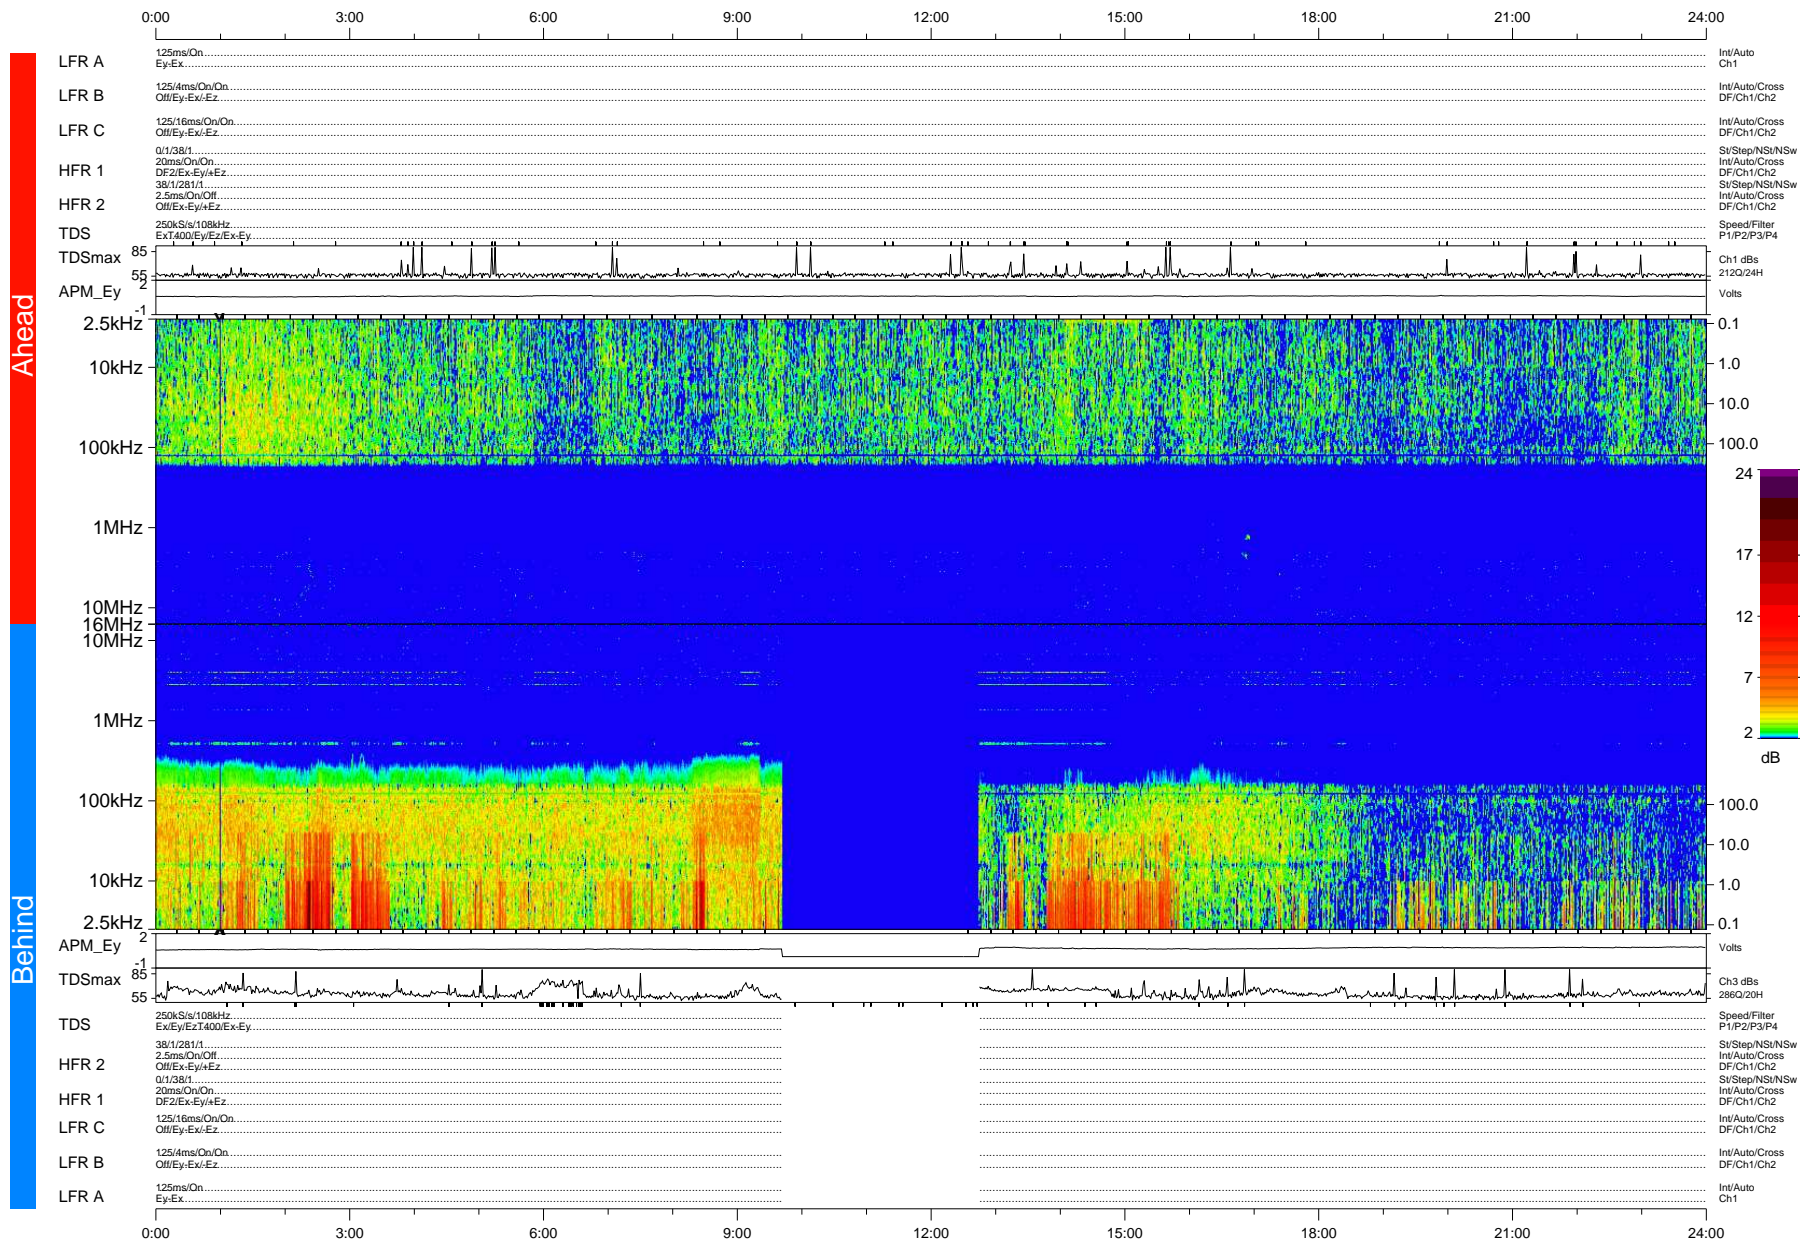

STEREO/WAVES Daily Summary - 14-Apr-2009 (DOY 104)

Ahead source file: swaves_ahead_2009_104_1_04.fin (Recovery: 100.0% HK, 97% Pkts)
Ahead PSE Angle: 46.4°

DPU up 19.4d, V408d10

Behind PSE Angle: -47.2°
Behind source file: swaves_behind_2009_104_1_04.fin (Recovery: 87.3% HK, 98% Pkts)

Time (UTC)