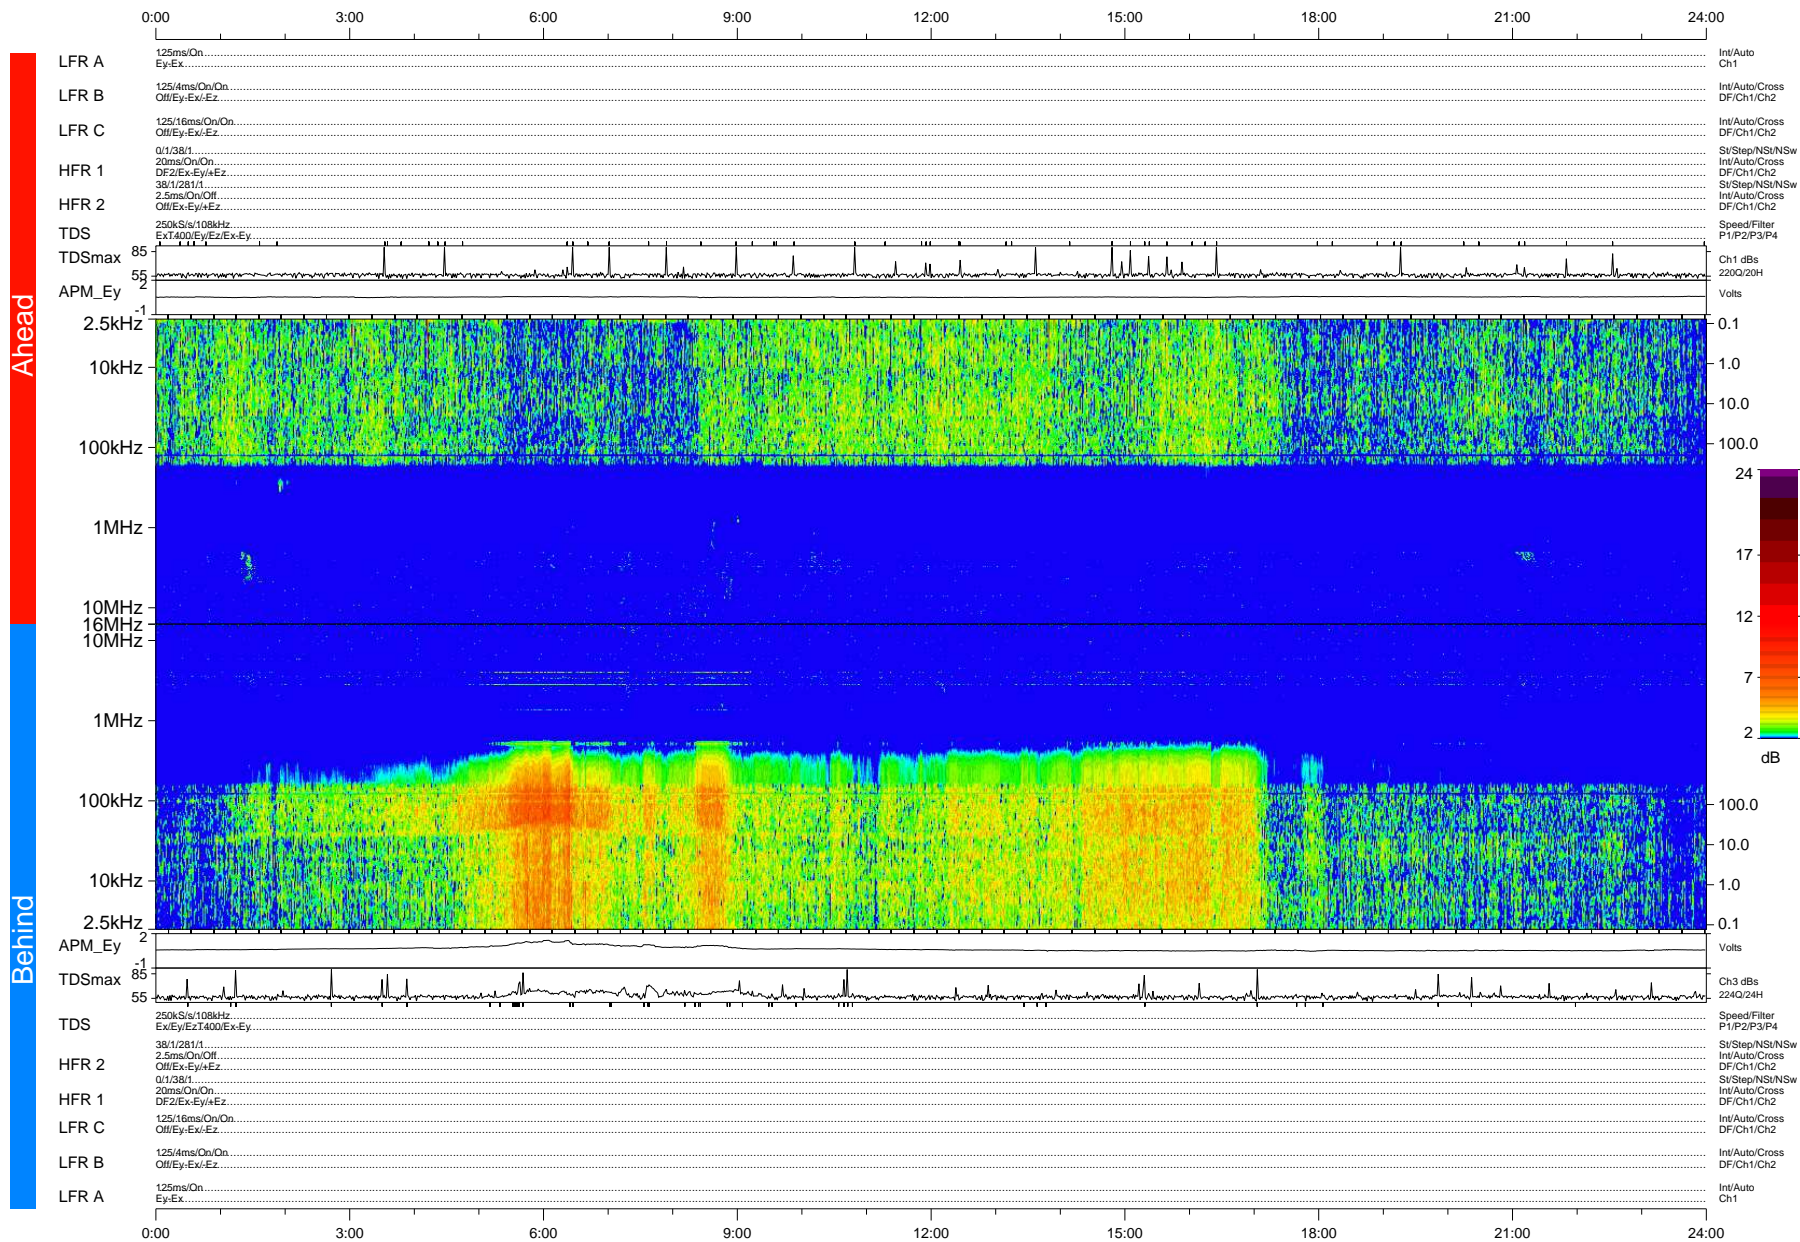

STEREO/WAVES Daily Summary - 13-Apr-2009 (DOY 103)

Ahead source file: swaves_ahead_2009_103_1_05.fin (Recovery: 100.0% HK, 97% Pkts)
Ahead PSE Angle: 46.3°

DPU up 18.4d, V408d10

Behind PSE Angle: -47.1°
Behind source file: swaves_behind_2009_103_1_04.fin (Recovery: 100.0% HK, 99% Pkts)

Time (UTC)