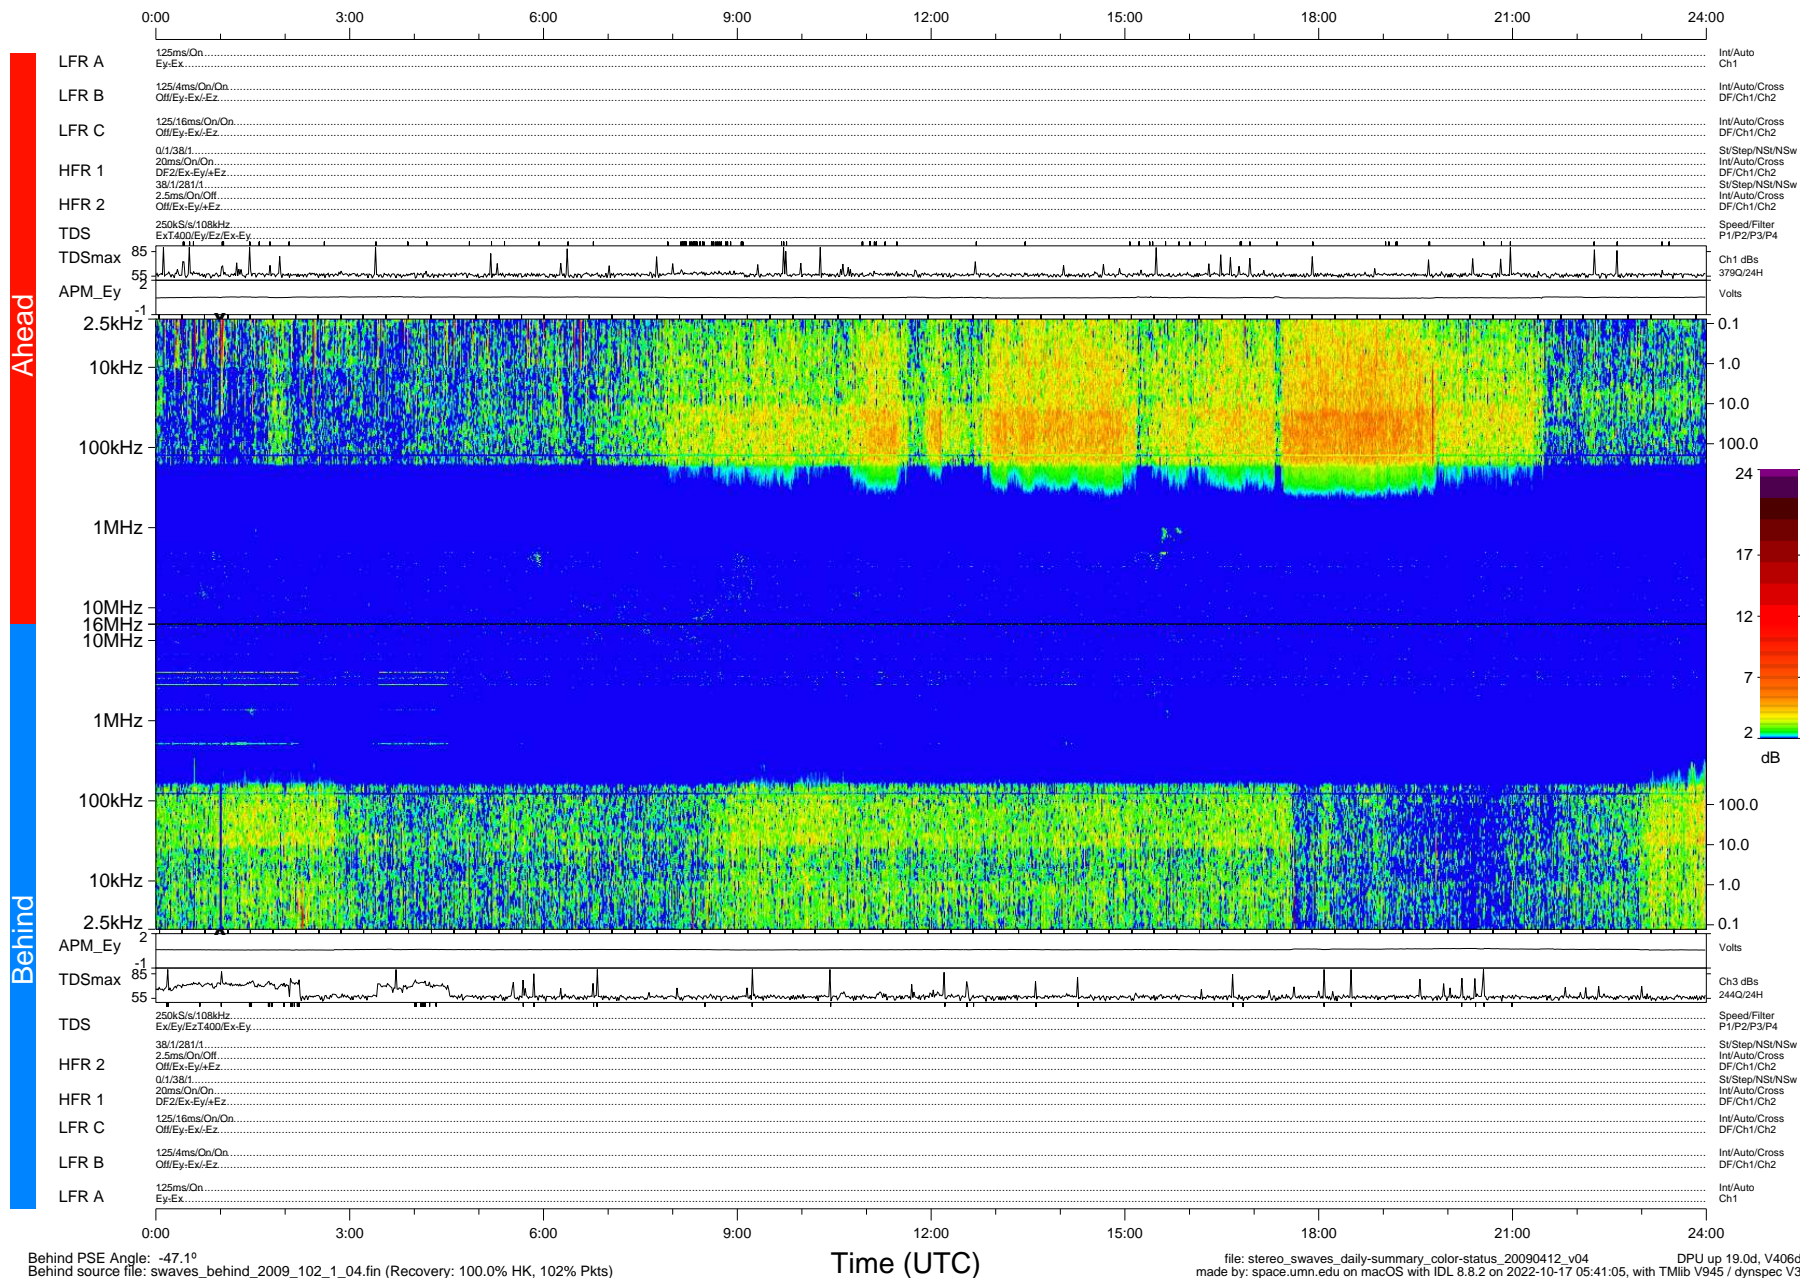

STEREO/WAVES Daily Summary - 12-Apr-2009 (DOY 102)

Ahead source file: swaves_ahead_2009_102_1_04.fin (Recovery: 100.0% HK, 122% Pkts)
Ahead PSE Angle: 46.2°

DPU up 17.4d, V408d10

Behind PSE Angle: -47.1°
Behind source file: swaves_behind_2009_102_1_04.fin (Recovery: 100.0% HK, 102% Pkts)

Time (UTC)