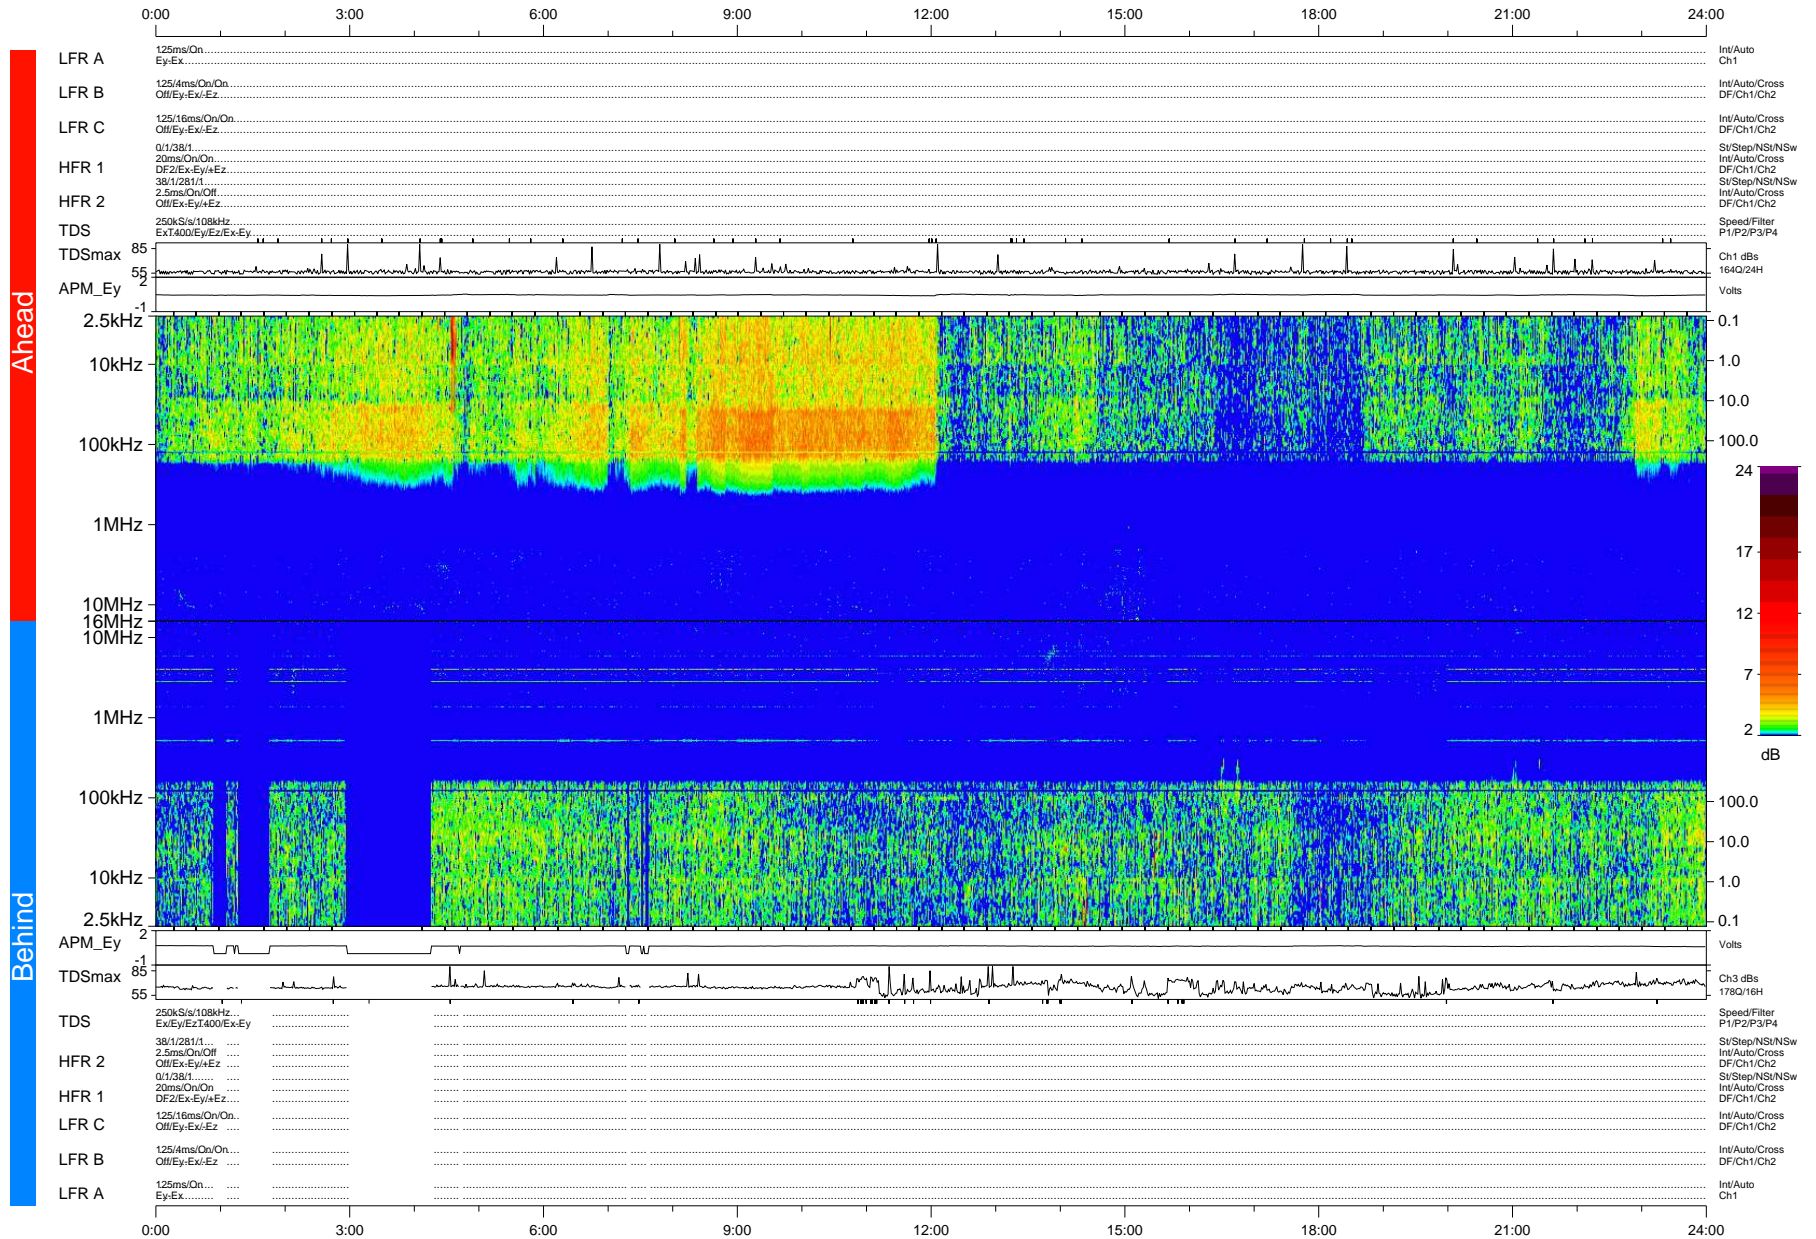

STEREO/WAVES Daily Summary - 11-Apr-2009 (DOY 101)

Ahead source file: swaves_ahead_2009_101_1_04.fin (Recovery: 100.0% HK, 90% Pkts)
 Ahead PSE Angle: 46.2°

DPU up 16.4d, V408d10

Behind PSE Angle: -47.1°
 Behind source file: swaves_behind_2009_101_1_04.fin (Recovery: 91.0% HK, 86% Pkts)

Time (UTC)

file: stereo_swaves_daily-summary_color-status_20090411_v04 DPU up 18.0d, V406d11
 made by: space.umn.edu on macOS with IDL 8.8.2 on 2022-10-17 05:38:13, with TMLib V945 / dynspec V311