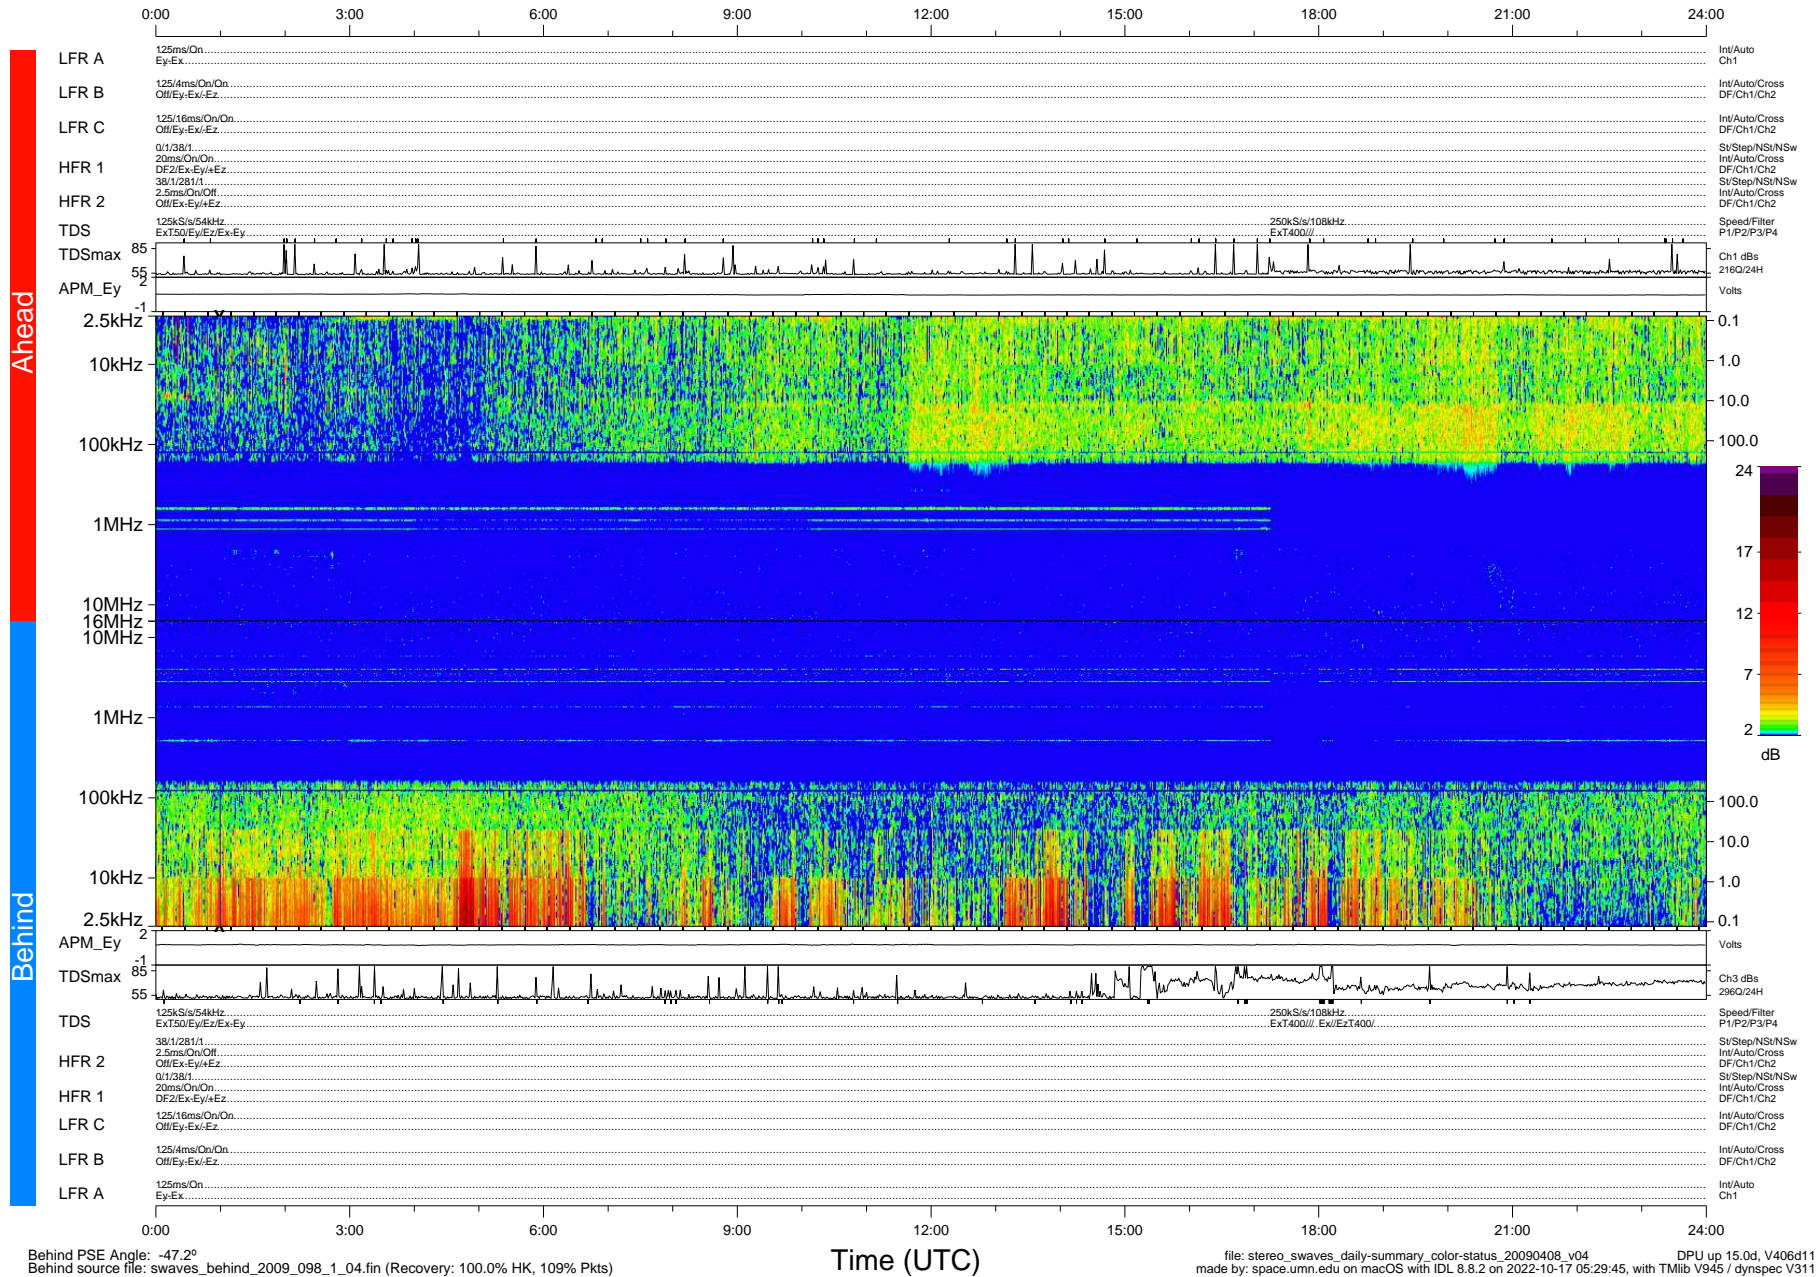

# STEREO/WAVES Daily Summary - 08-Apr-2009 (DOY 098)

Ahead source file: swaves\_ahead\_2009\_098\_1\_04.fin (Recovery: 100.0% HK, 99% Pkts)  
Ahead PSE Angle: 45.9°

DPU up 13.4d, V408d10

Behind PSE Angle: -47.2°  
Behind source file: swaves\_behind\_2009\_098\_1\_04.fin (Recovery: 100.0% HK, 109% Pkts)

file: stereo\_swaves\_daily-summary\_color-status\_20090408\_v04  
made by: space.umn.edu on macOS with IDL 8.8.2 on 2022-10-17 05:29:45, with TMLib V945 / dynspec V311

DPU up 15.0d, V406d11