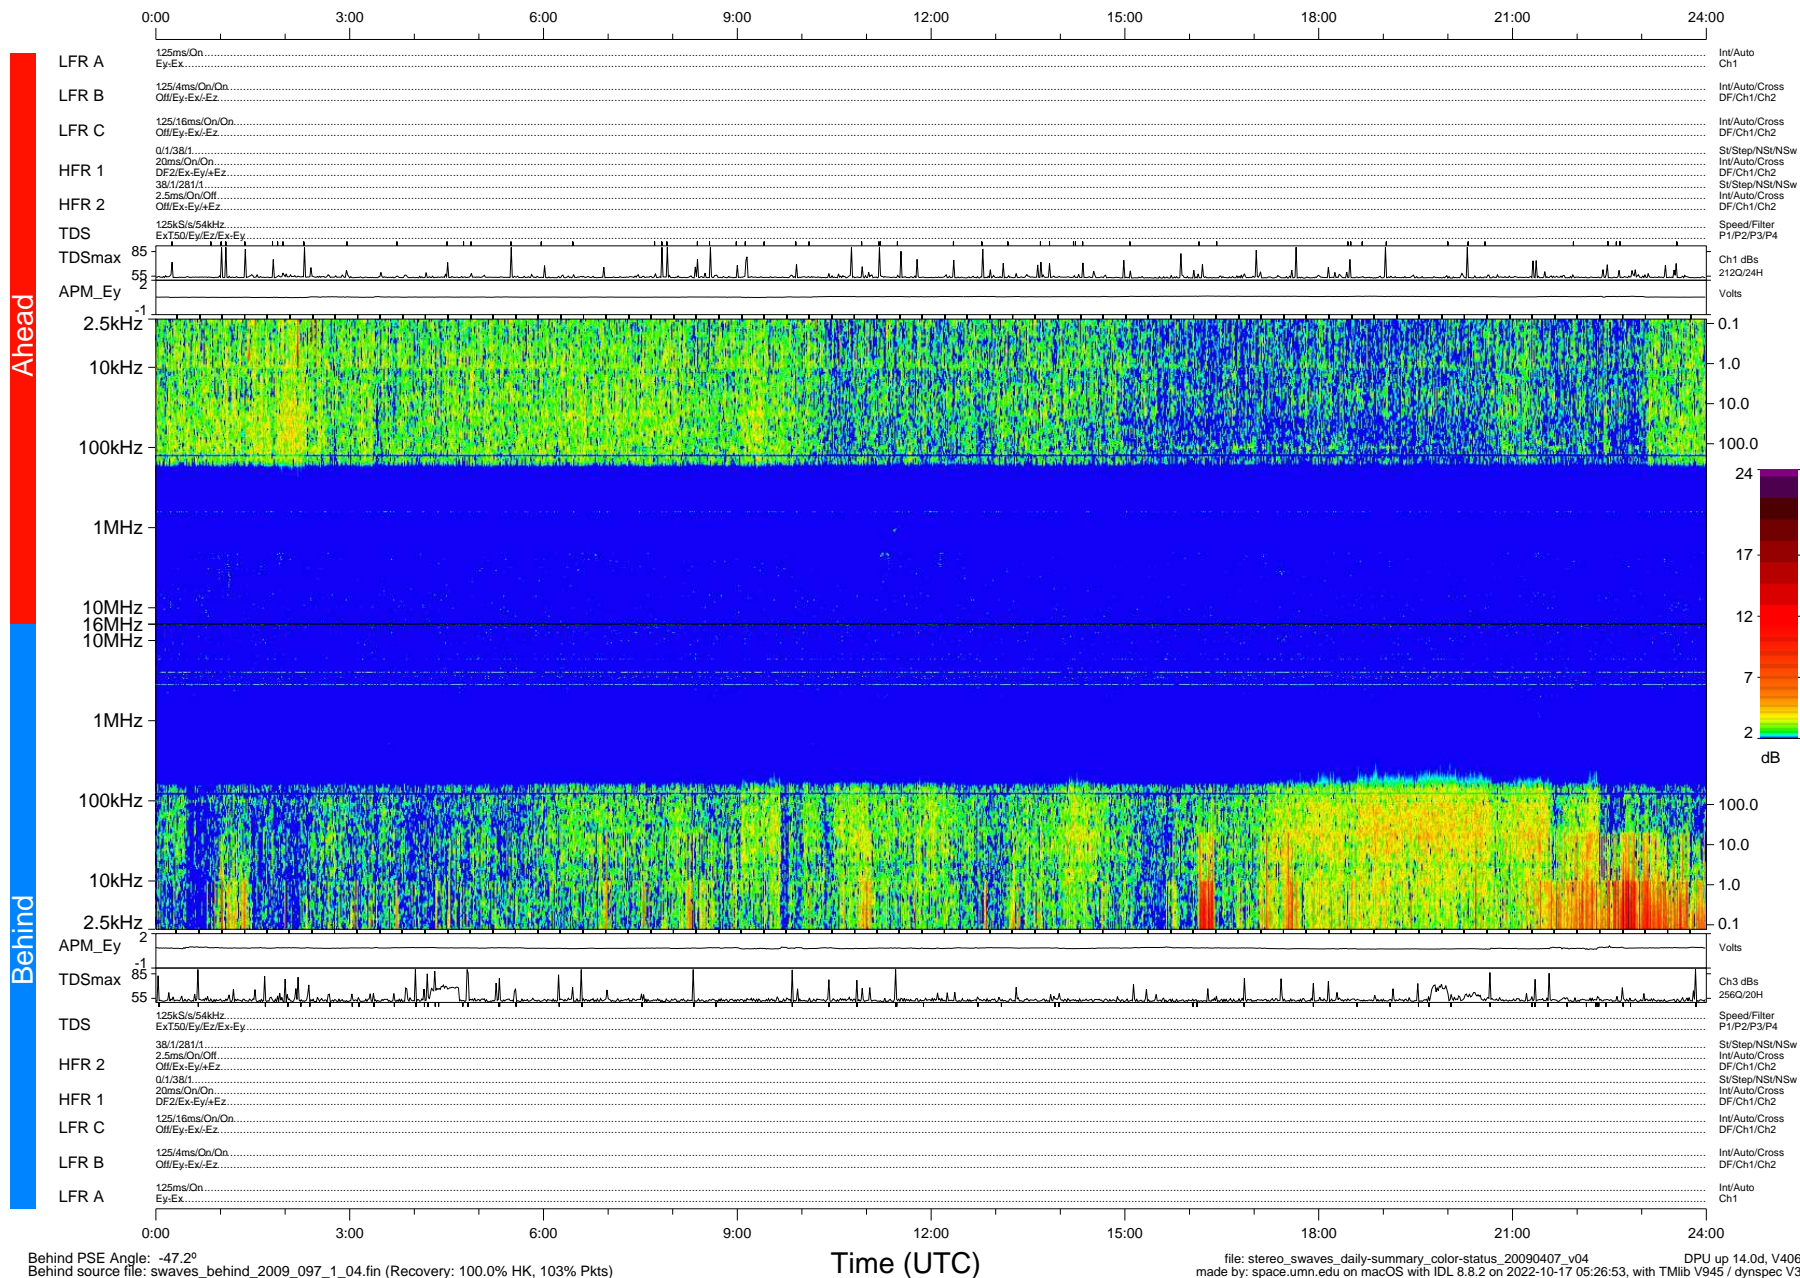

STEREO/WAVES Daily Summary - 07-Apr-2009 (DOY 097)

Ahead source file: swaves_ahead_2009_097_1_04.fin (Recovery: 100.1% HK, 97% Pkts)
Ahead PSE Angle: 45.9°

DPU up 12.4d, V408d6

Behind PSE Angle: -47.2°
Behind source file: swaves_behind_2009_097_1_04.fin (Recovery: 100.0% HK, 103% Pkts)

Time (UTC)