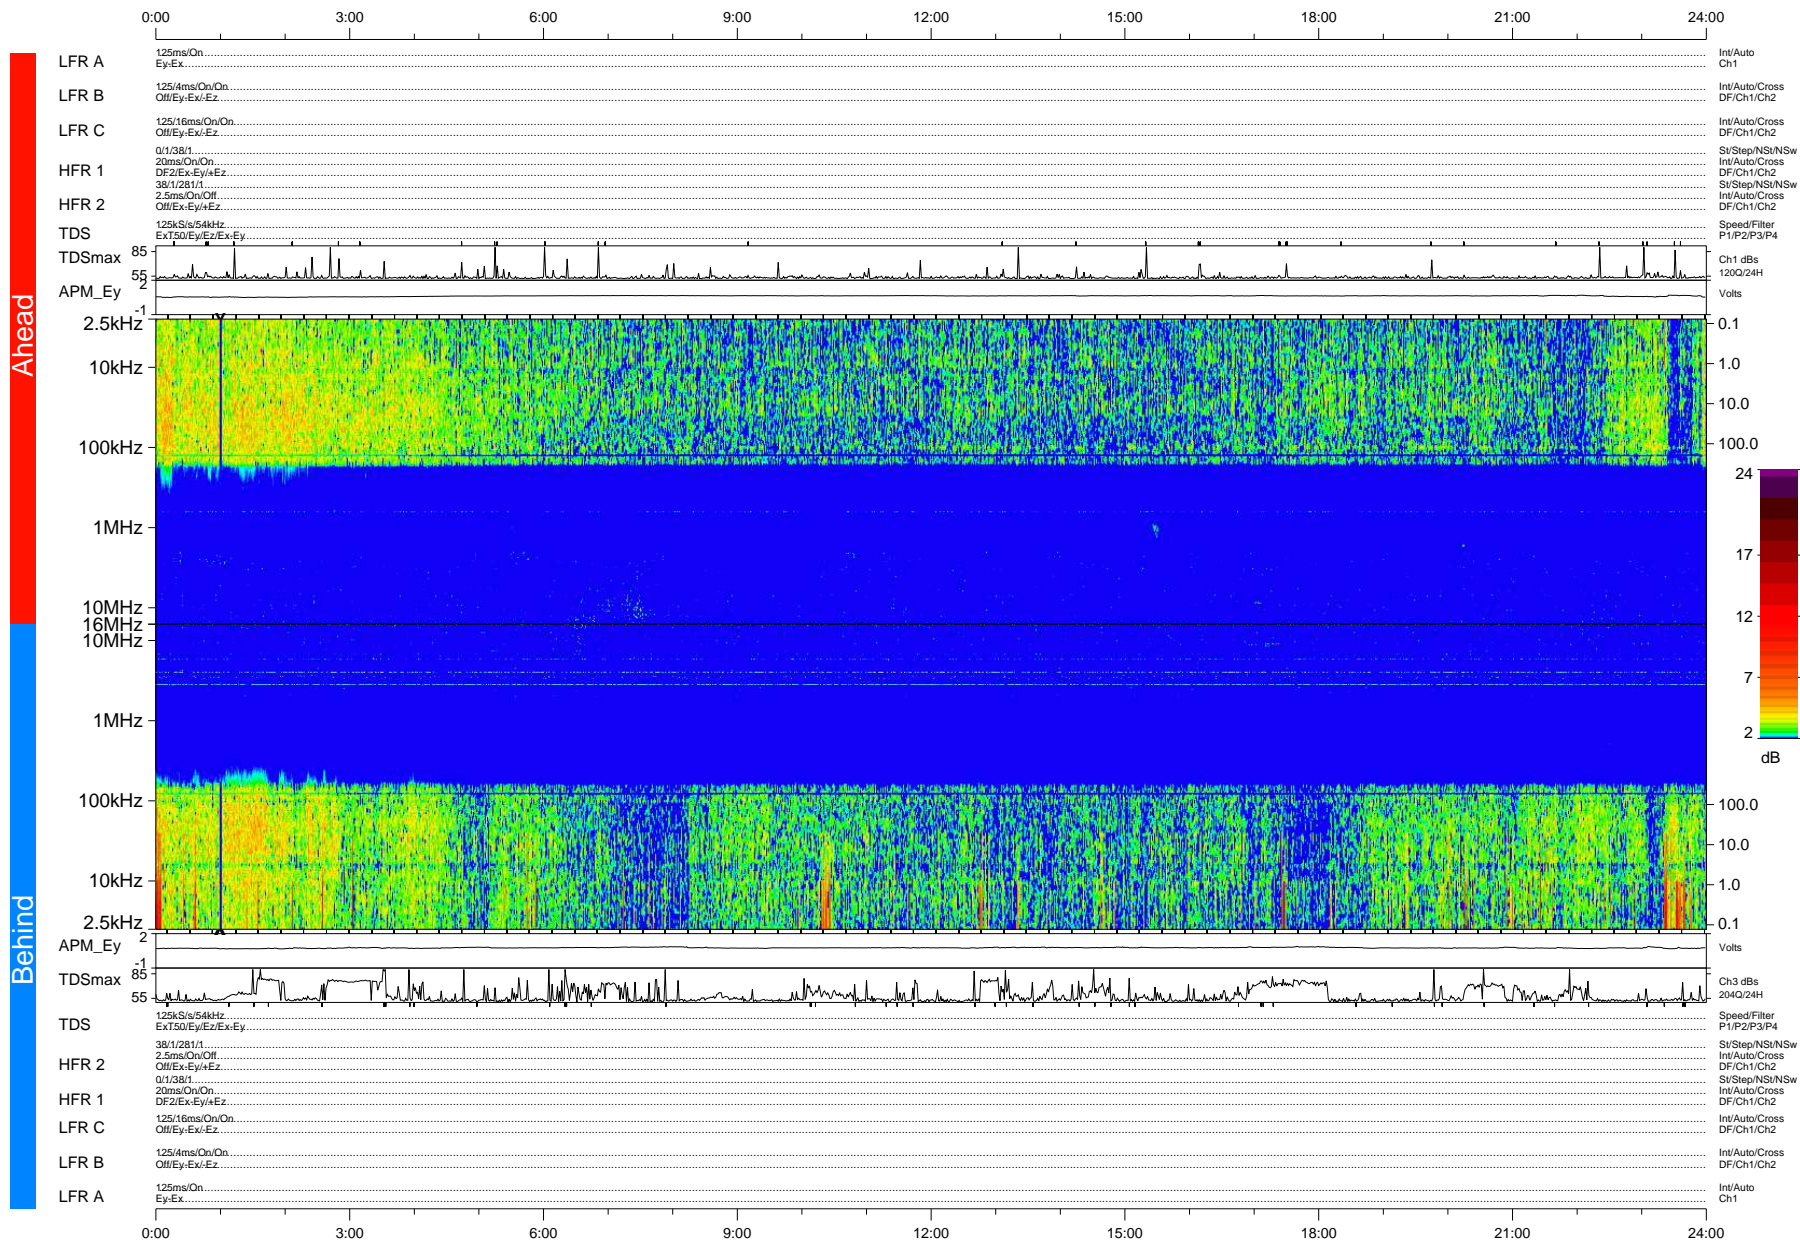

STEREO/WAVES Daily Summary - 06-Apr-2009 (DOY 096)

Ahead source file: swaves_ahead_2009_096_1_04.fin (Recovery: 100.0% HK, 83% Pkts)
Ahead PSE Angle: 45.8°

DPU up 11.4d, V408d6

Behind PSE Angle: -47.2°
Behind source file: swaves_behind_2009_096_1_04.fin (Recovery: 100.0% HK, 96% Pkts)

Time (UTC)