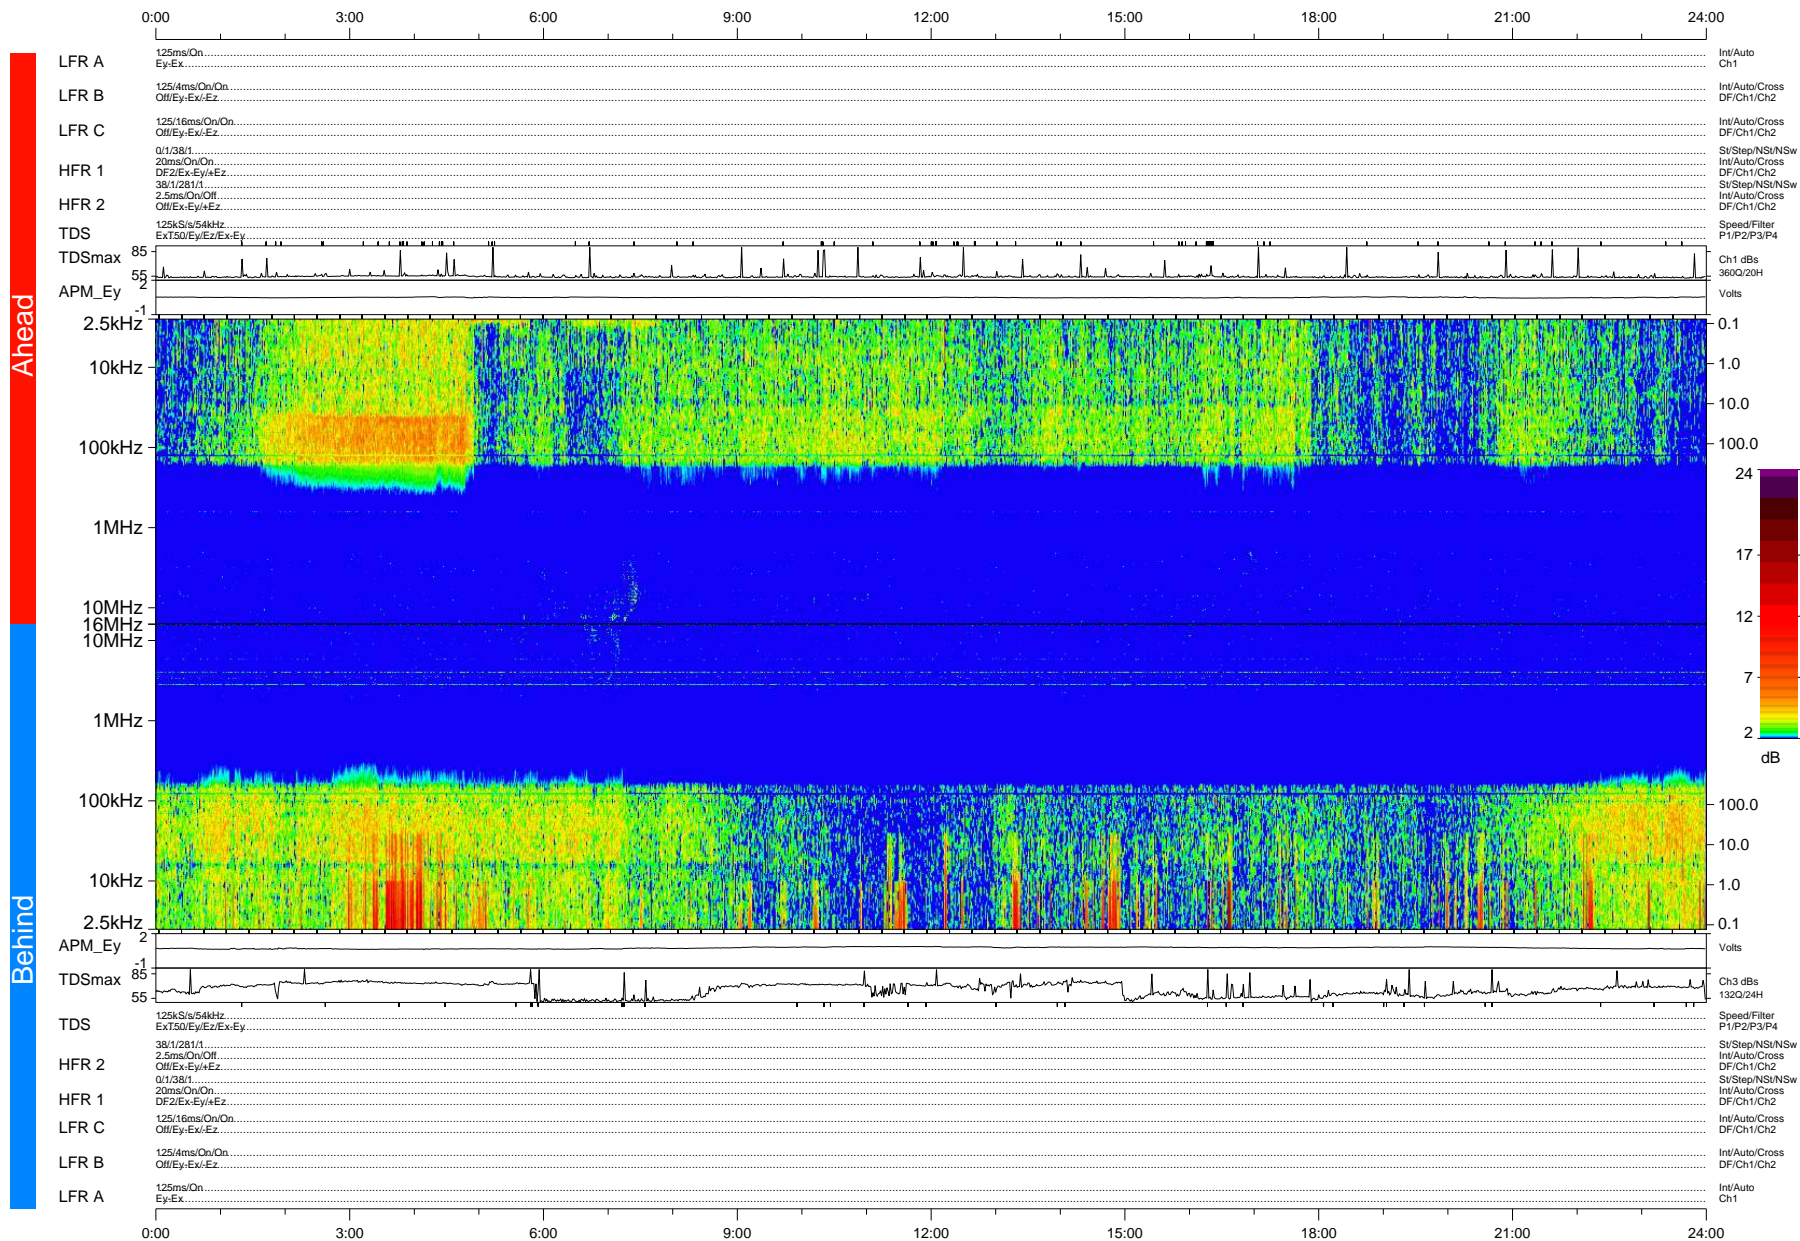

STEREO/WAVES Daily Summary - 05-Apr-2009 (DOY 095)

Ahead source file: swaves_ahead_2009_095_1_04.fin (Recovery: 100.0% HK, 118% Pkts)
Ahead PSE Angle: 45.8°

DPU up 10.4d, V408d6

Behind PSE Angle: -47.2°
Behind source file: swaves_behind_2009_095_1_04.fin (Recovery: 100.1% HK, 85% Pkts)

Time (UTC)