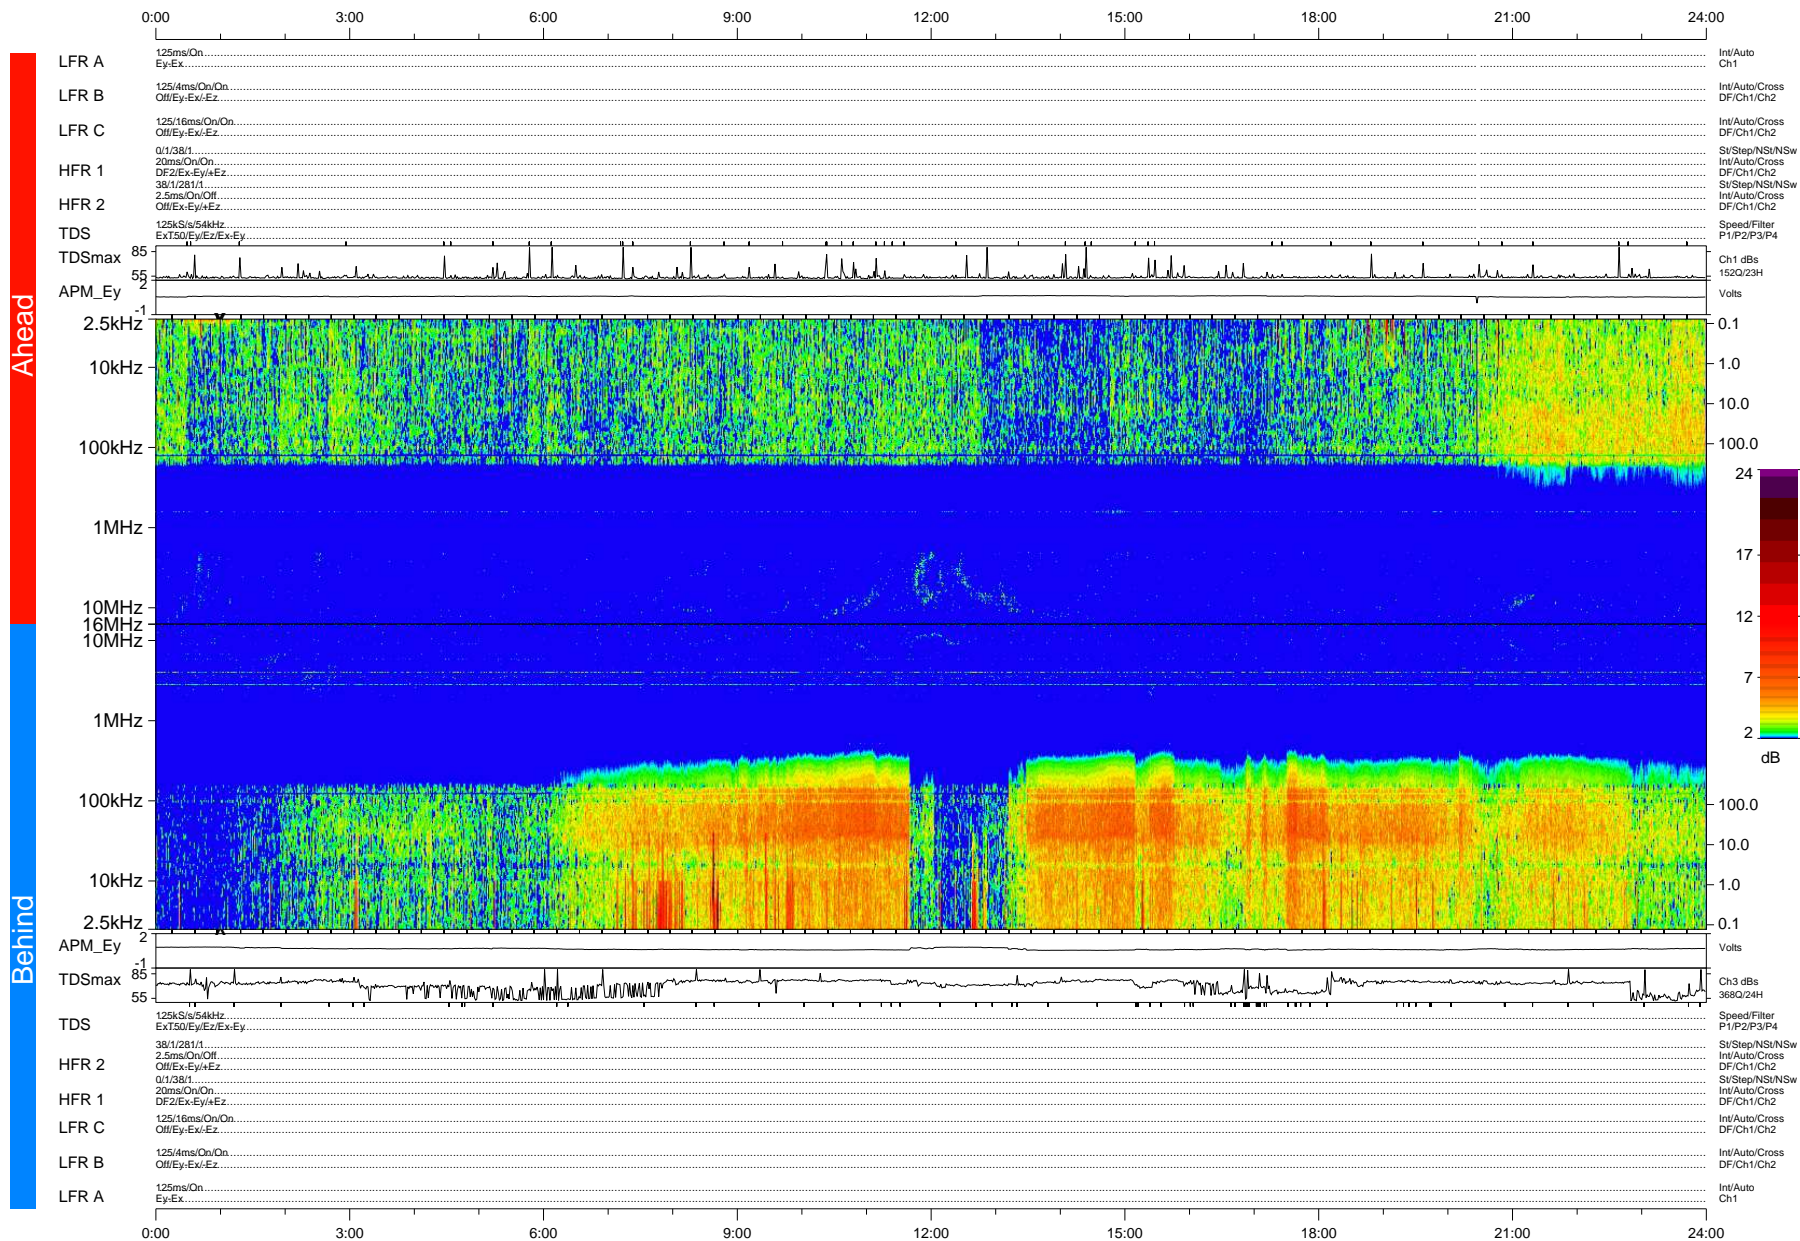

STEREO/WAVES Daily Summary - 04-Apr-2009 (DOY 094)

Ahead source file: swaves_ahead_2009_094_1_04.fin (Recovery: 99.9% HK, 88% Pkts)
Ahead PSE Angle: 45.6°

DPU up 9.4d, V408d6

Behind PSE Angle: -47.3°
Behind source file: swaves_behind_2009_094_1_04.fin (Recovery: 100.0% HK, 120% Pkts)

Time (UTC)