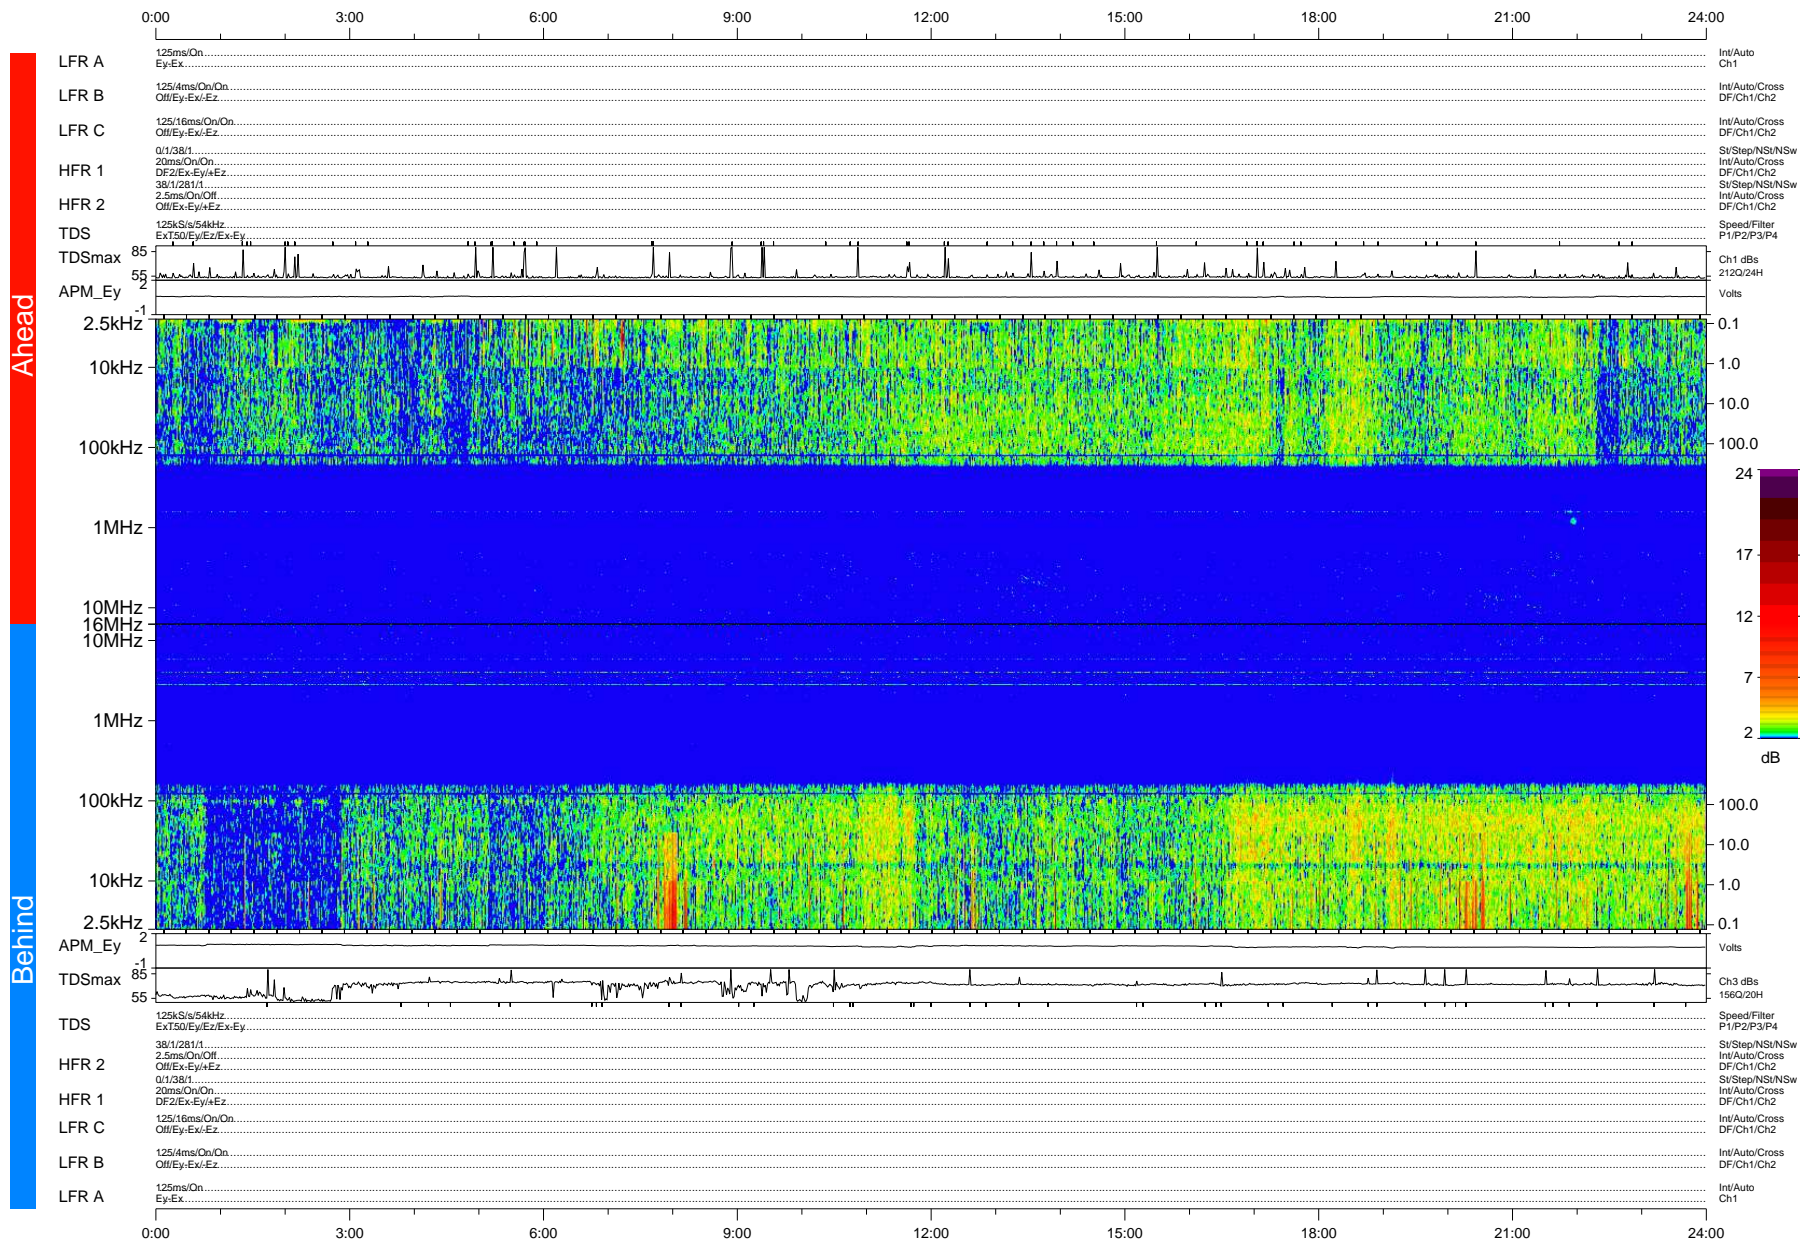

# STEREO/WAVES Daily Summary - 03-Apr-2009 (DOY 093)

Ahead source file: swaves\_ahead\_2009\_093\_1\_04.fin (Recovery: 100.0% HK, 97% Pkts)  
 Ahead PSE Angle: 45.6°

DPU up 8.4d, V408d6

Behind PSE Angle: -47.3°  
 Behind source file: swaves\_behind\_2009\_093\_1\_04.fin (Recovery: 100.0% HK, 88% Pkts)

Time (UTC)

file: stereo\_swaves\_daily-summary\_color-status\_20090403\_v04  
 made by: space.umn.edu on macOS with IDL 8.8.2 on 2022-10-17 05:15:28, with Tmlib V945 / dynspec V311

DPU up 10.0d, V406d6